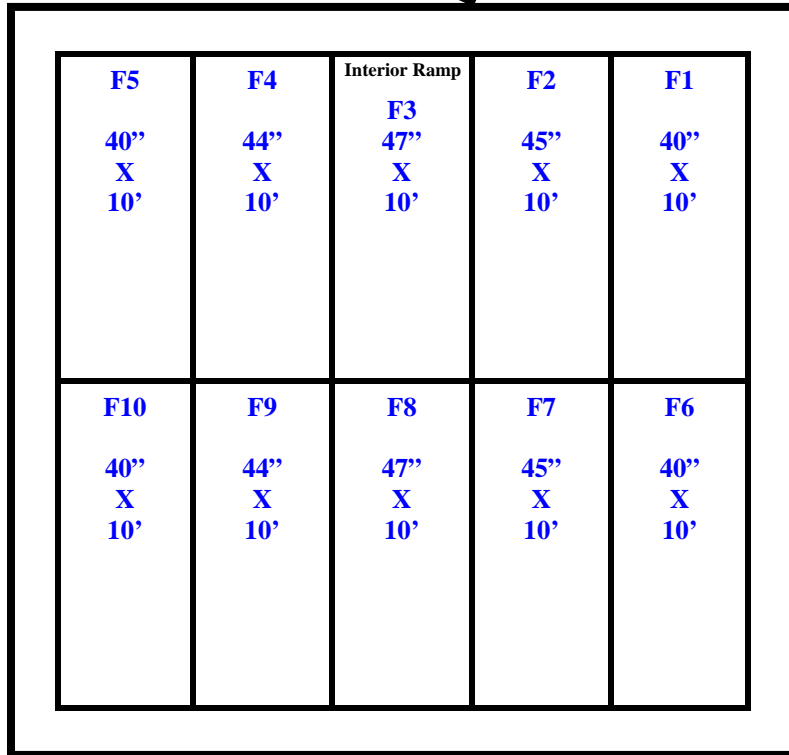

Ceiling Support:
Hangers with thread rod to ceiling.

18' x 20' x 8'6" H
Walk-In Freezer With Floor
Wall & Ceiling Panels Diagram

189-11
Black

18'

(1)36"x78"
Swinging Door

20'

18'

20'

**18' x 20' x 8'6" H
Walk-In Freezer With Floor
Floor Panels & Diamond Plate Diagrams**

189-11
Black

18' x 20' x 8'6" H
Walk-In Freezer With Floor

189-11
Black

18' x 20' x 8'6" H
Walk-In Freezer With Floor

189-11
Black