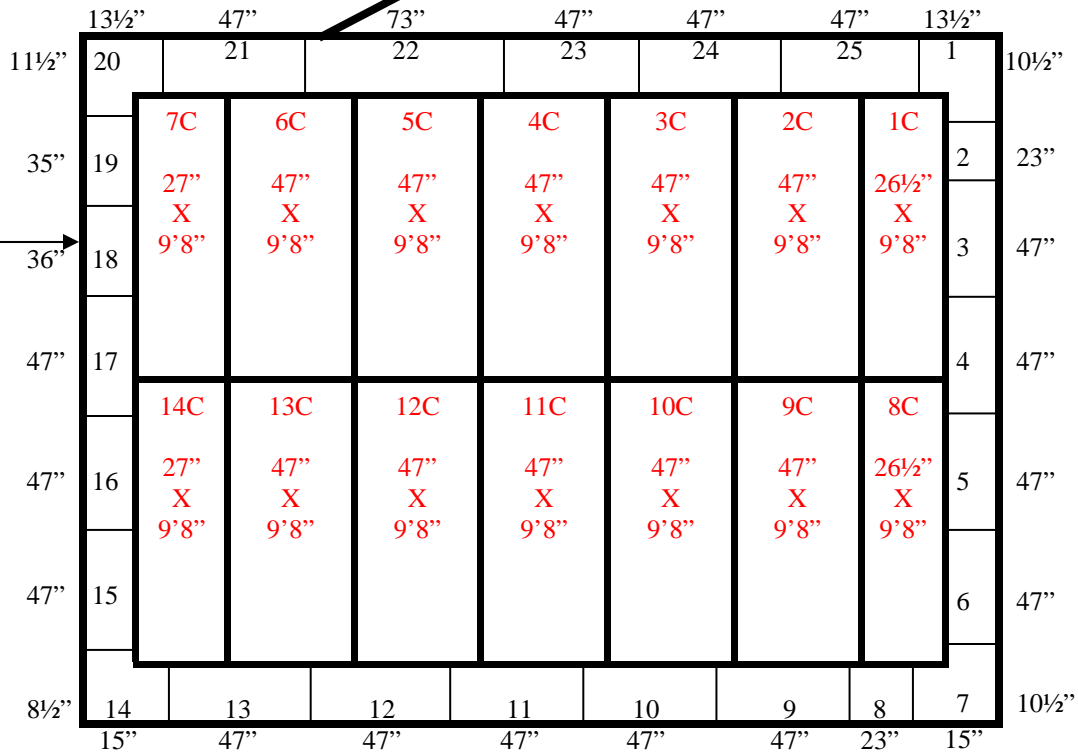

24'

(1)60"x84"
Swinging Door

*Wall Panel # 18
is a Header.
*Filler Panels
& Flashing
Included for
Door Opening
36"x84".

19'4"

**19'4" x 24' x 10' H (10'6" H with beam)
Walk-In Cooler
Wall & Ceiling Panels Diagram**

185-11
Burgundy

19'4" x 24' x 10' (10'6" H with beam)
Walk-In Cooler
Wall & Ceiling Panels Diagram

185-11
Burgundy

**19'4" x 24' x 10' H
Walk-In Cooler or Walk-In Freezer
Wall & Ceiling Panels Diagram**

**185-11
Burgundy**