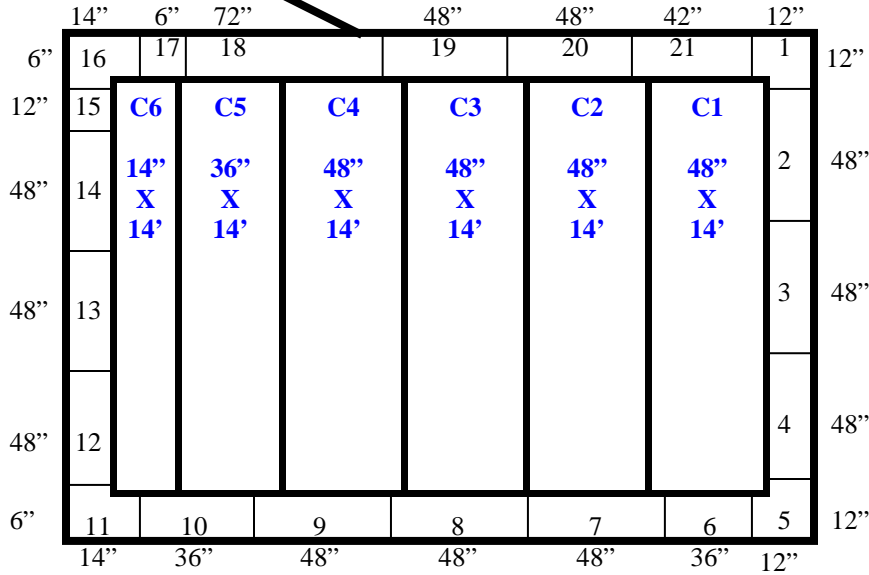

20'2"

(1)60"x84"  
Swinging Door

14'

20'2"

14'

**14' x 20'2" x 9'9" H  
Walk-In Freezer With Floor  
Wall, Ceiling & Floor Panels Diagram**

186-11  
Orange

**14' x 20'2" x 9'9" H  
Walk-In Freezer With Floor**