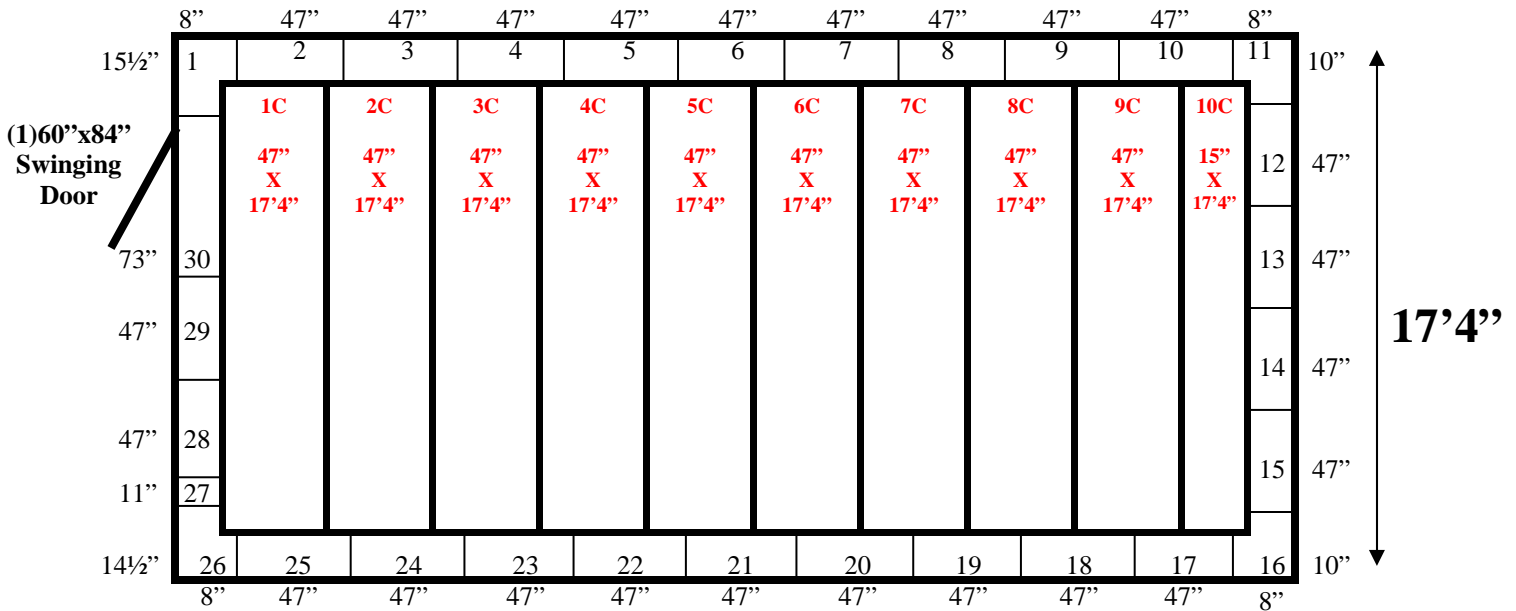

36'6"

**17'4" x 36'6" x 10' H
Walk-In Cooler or Walk-In Freezer
Wall & Ceiling Panels Diagram**

**185-11
Black**

17'4" x 36'6" x 10' H
Walk-In Cooler or Walk-In Freezer

185-11
Black