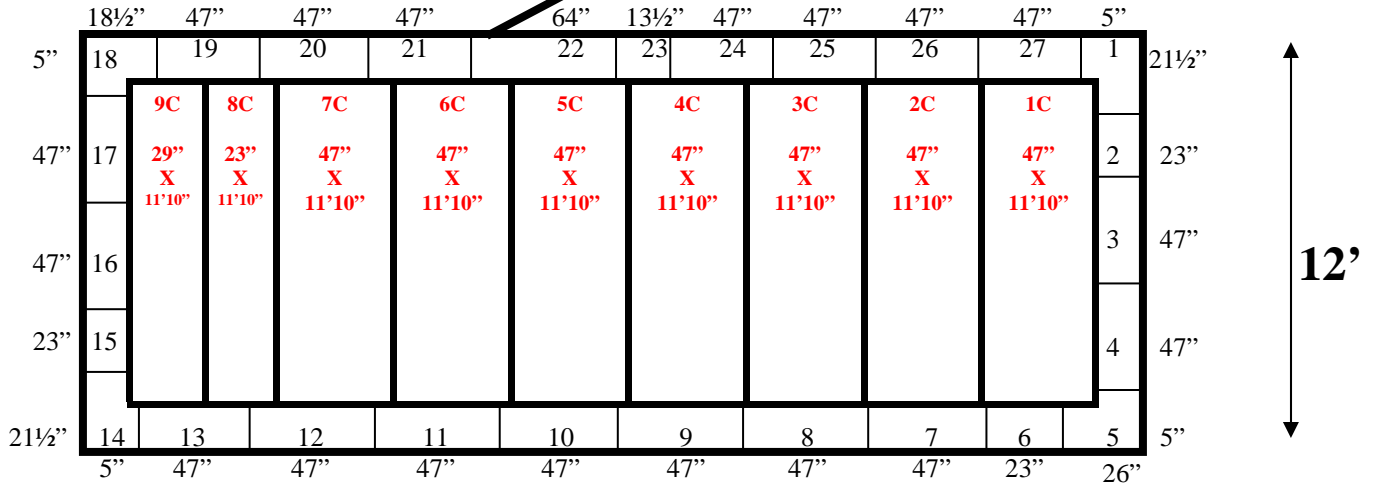

32'

(1)48"x84"  
Swinging Door

12' x 32' x 9' H  
Walk-In Cooler or Walk-In Freezer  
Wall & Ceiling Panels Diagram

187-11  
No Color

**12' x 32' x 9' H  
Walk-In Cooler or Walk-In Freezer**

**187-11  
No Color**

**12' x 32' x 9' H**  
**Walk-In Cooler or Walk-In Freezer**

**187-11**  
**No Color**