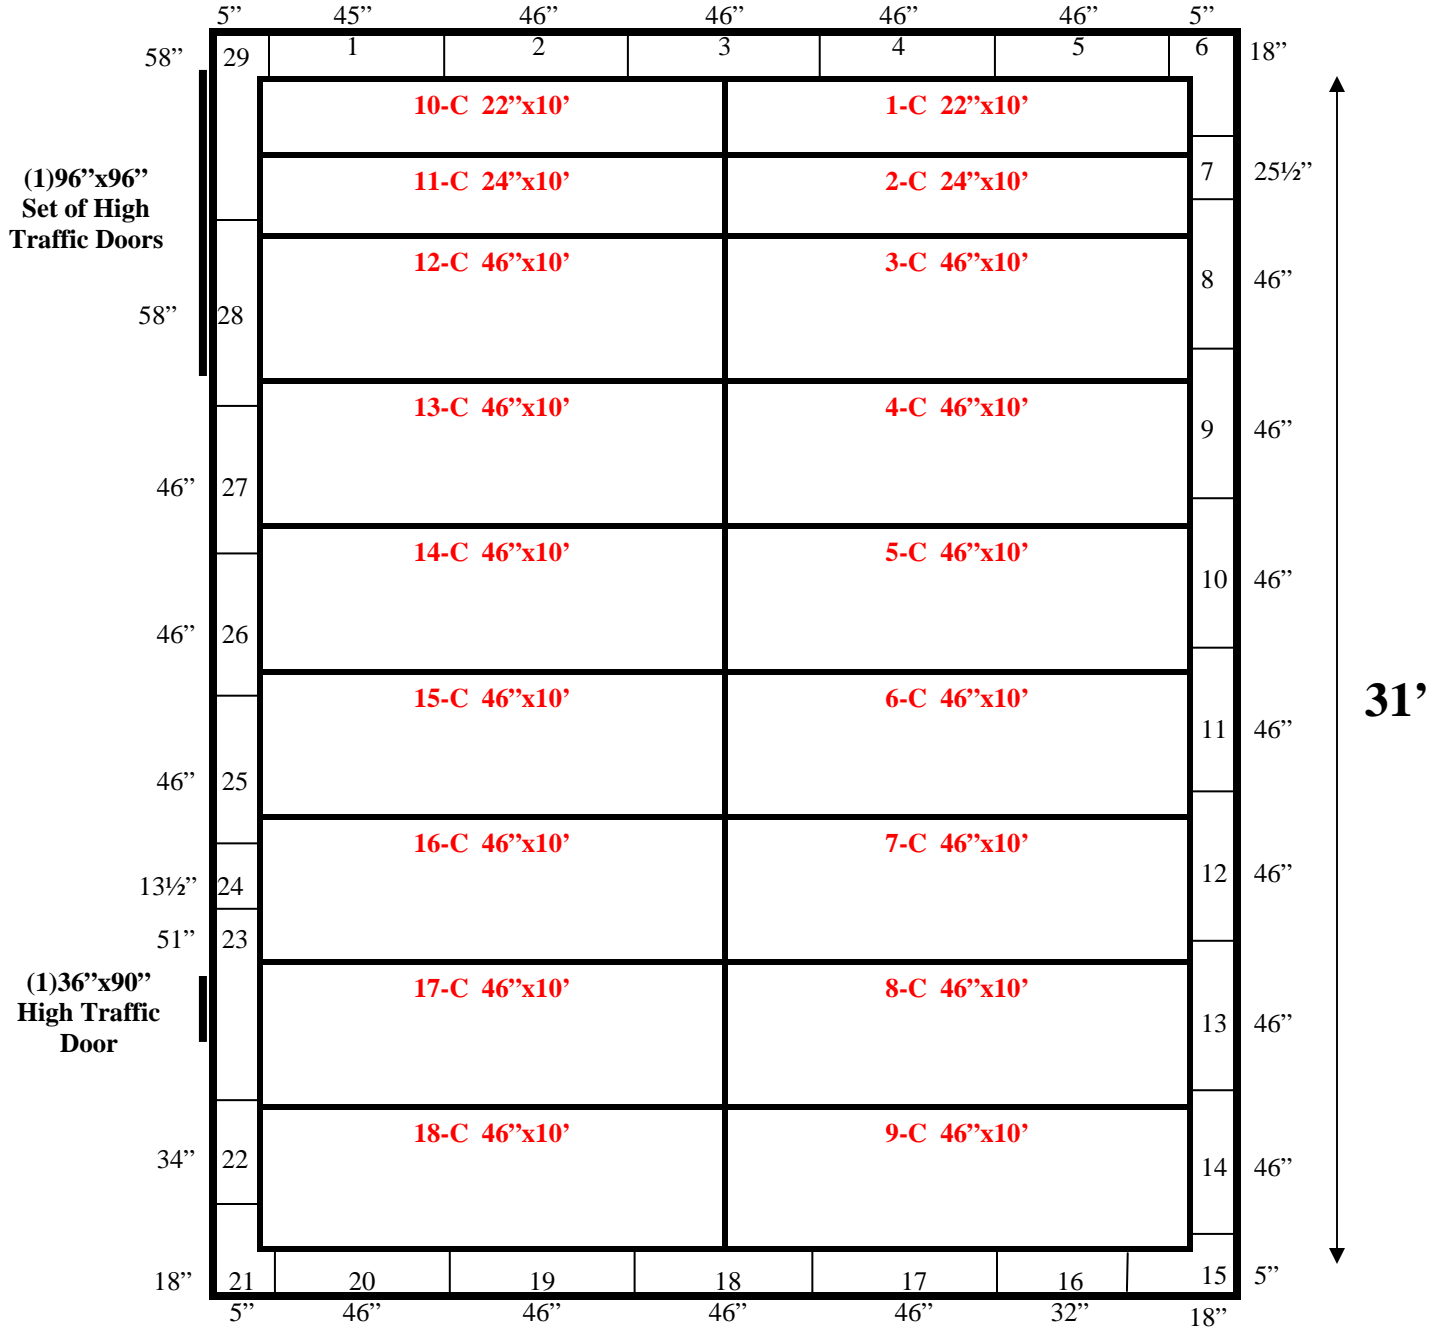

20'

**20' x 31' x 12' H**  
**Walk-In Cooler or Walk-In Freezer**  
**Wall & Ceiling Panels Diagram**

179-11  
No Color

**20' x 31' x 12' H  
Walk-In Cooler or Walk-In Freezer**

**179-11  
No Color**

**20' x 31' x 12' H  
Walk-In Cooler or Walk-In Freezer**

**179-11  
No Color**