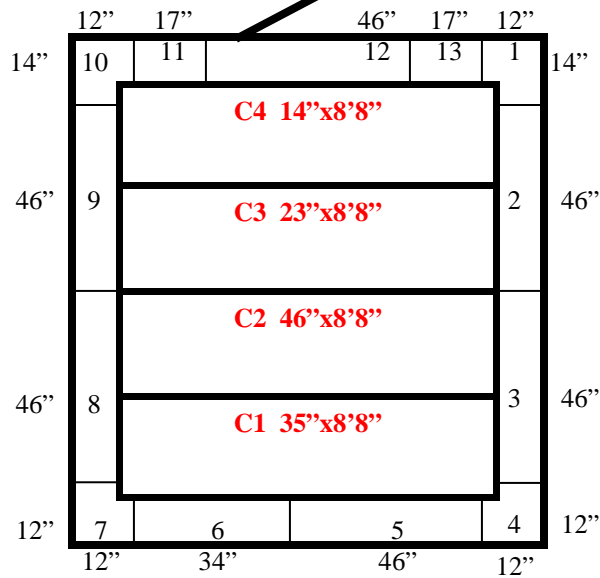

8'8"

(1)34"x76"  
Swinging Door

9'10"

**8'8" x 9'10" x 9'8" H  
Walk-In Cooler or Walk-In Freezer  
Wall & Ceiling Panels Diagram**

176-11  
Light Pink

**8'8" x 9'10" x 9'8" H  
Walk-In Cooler or Walk-In Freezer**

**176-11  
Lt Pink**