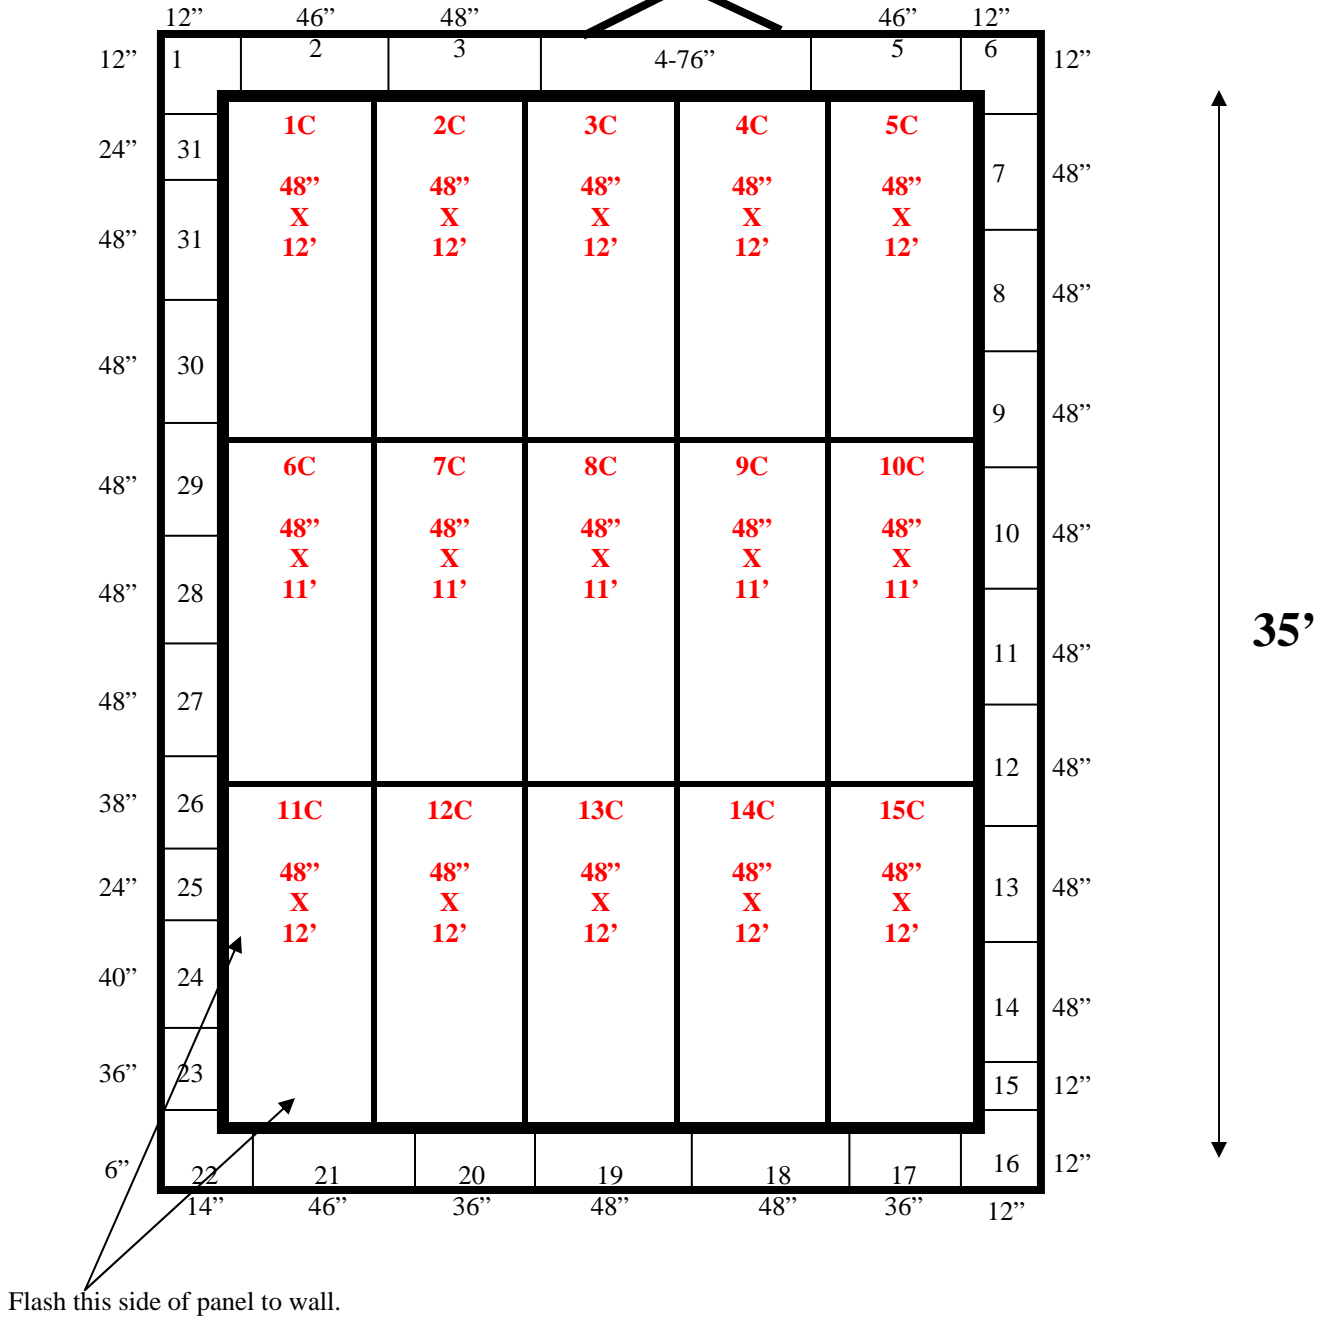

20'

(1)
Set of 72"x96"
High Traffic Doors

**20' x 35' x 10'4" H
Walk-In Cooler or Walk-In Freezer
Wall & Ceiling Panels Diagram**

173-11
Black

**20' x 35' x 10'4" H
Walk-In Cooler or Walk-In Freezer**

**173-11
Black**

20' x 35' x 10'4" H
Walk-In Cooler or Walk-In Freezer

173-11
Black