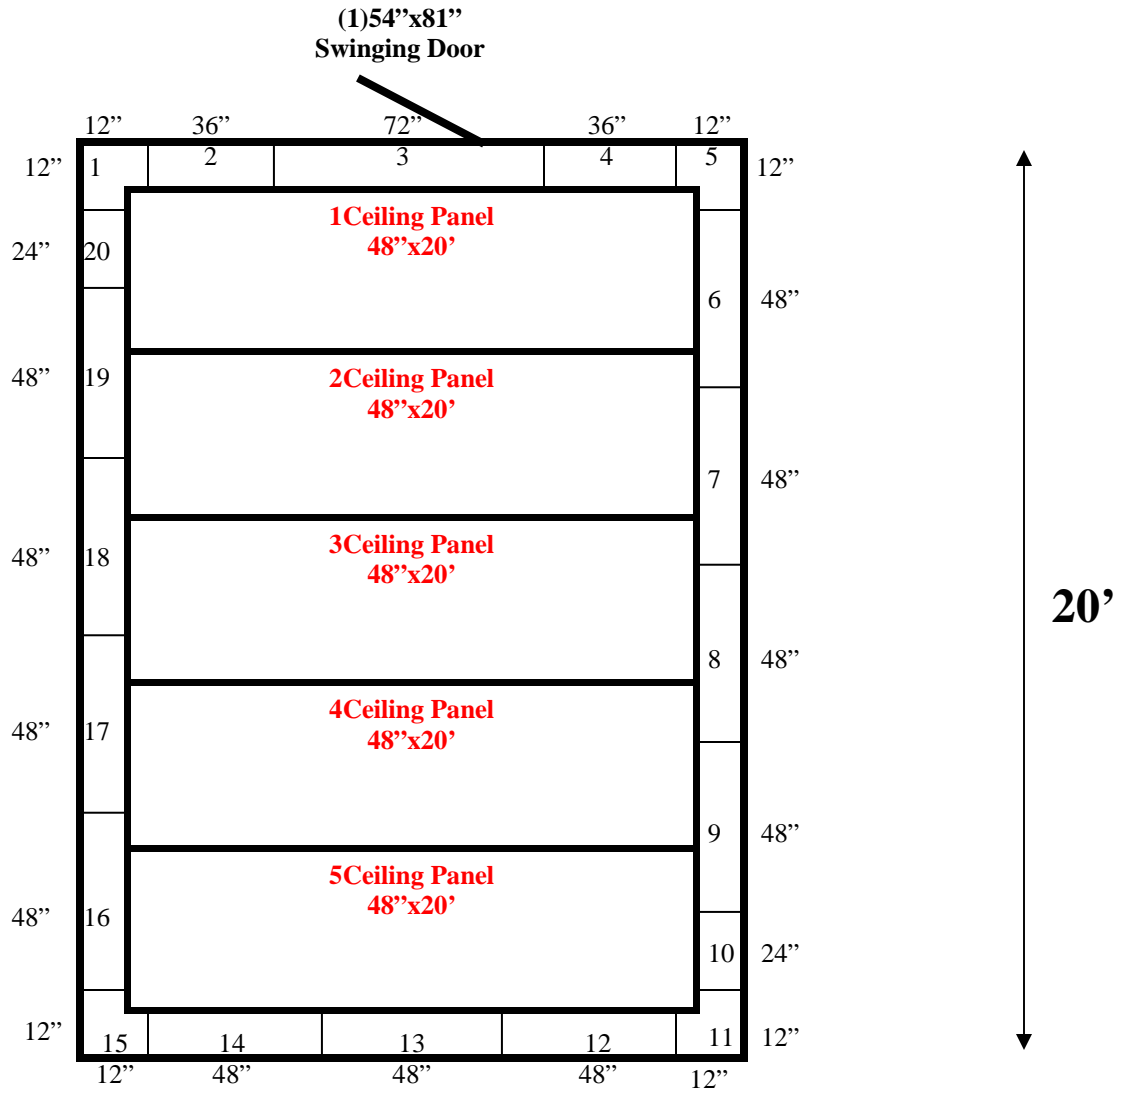

14'

14' x 20' x 8'4" H
Walk-In Cooler or Walk-In Freezer
Wall & Ceiling Panels Diagram

177-11
Green

**14' x 20' x 8'4" H
Walk-In Cooler or Walk-In Freezer**

**177-11
Green**