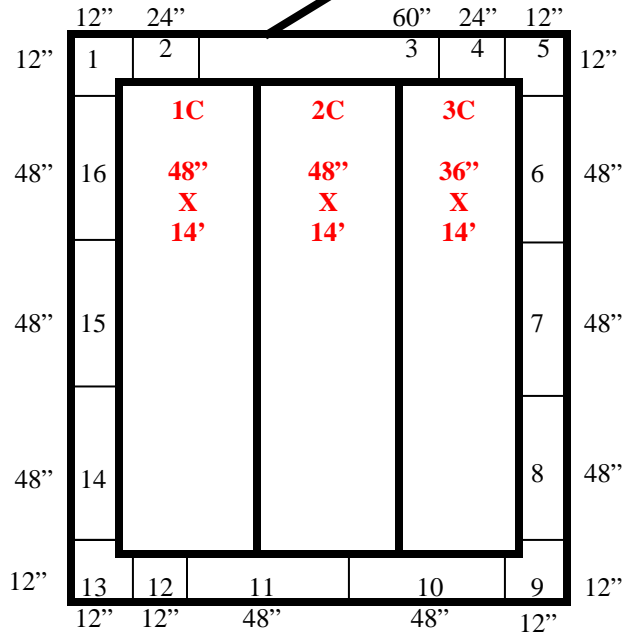

11'

(1)
48"x84"
Swinging Door

14'

**11' x 14' x 10'4" H
Walk-In Cooler or Walk-In Freezer
Wall & Ceiling Panels Diagram**

173-11
Green

**11' x 14' x 10'4" H
Walk-In Cooler or Walk-In Freezer**

**173-11
Green**