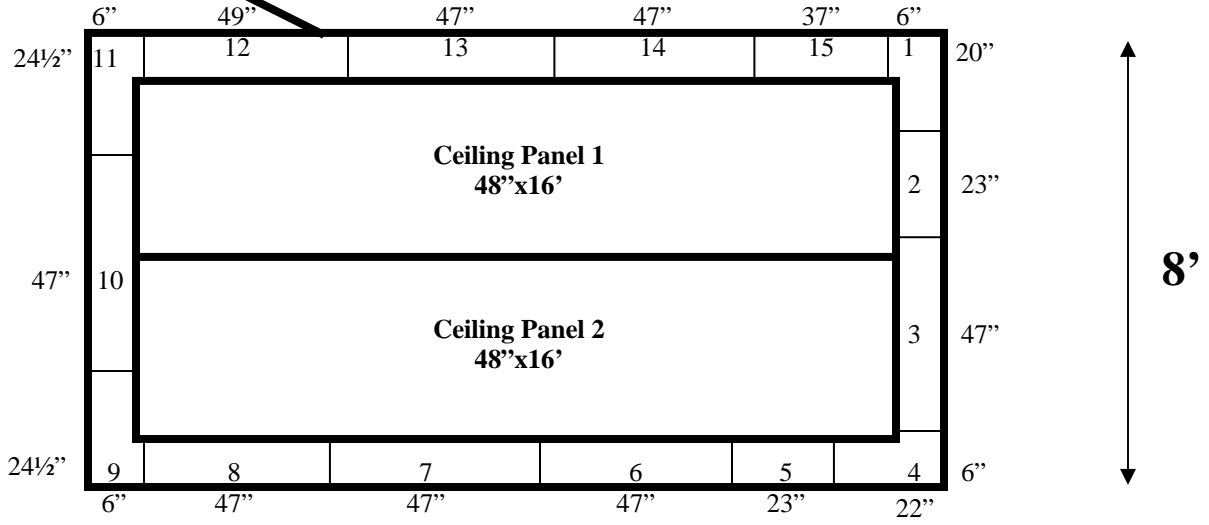

16'

(1) 36"x84"
Swinging Door

Diamond Plate Layout

**8' x 16' x 10'1" H
Walk-In Freezer With Floor
Wall, Ceiling & Floor Panel Diagrams**

160-11
black

**8' x 16' x 10'1" H
Walk-In Freezer With Floor**

**160-11
Black**