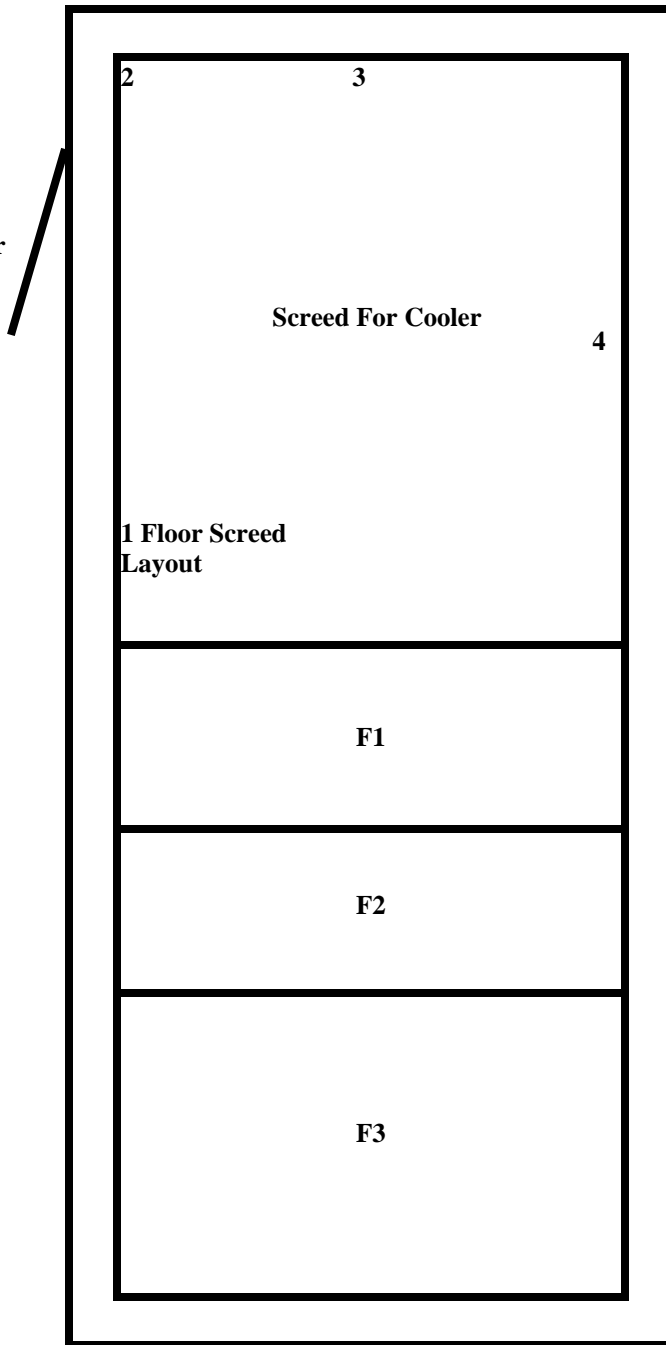

**6'10" x 17'4" x 8'6" H (10'6" H with unit
Combination Walk-In Cooler / Walk-In Freezer
Wall Panels Diagram**

158-11
No color

6'10"

(1)34"x78"
Swinging Door

17'4"

6'10" x 17'4" x 8'6" H (10'6" H with unit
Combination Walk-In Cooler / Walk-In Freezer
Ceiling Panels Diagram

158-11
No color

6'10"

(1)34"x78"
Swinging Door

17'4"

6'10" x 17'4" x 8'6" H (10'6" H with unit
Combination Walk-In Cooler / Walk-In Freezer
Floor Panels & Floor Screed For Cooler Diagram

158-11
No color

**6'10" x 17'4" x 8'6" H (10'6" H with unit
Combination Walk-In Cooler / Walk-In Freezer**

**158-11
No color**

**6'10" x 17'4" x 8'6" H (10'6" H with unit
Combination Walk-In Cooler / Walk-In Freezer**

**158-11
No color**