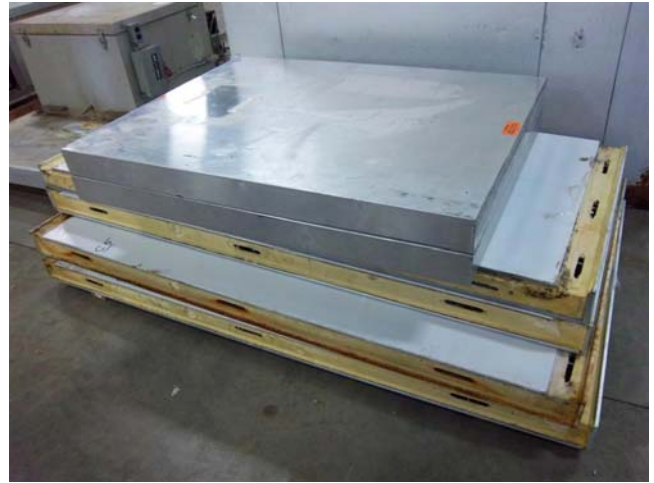

**6'10" x 17'4" x 8'6" H (10'6" H with unit
Combination Walk-In Cooler / Walk-In Freezer
Wall Panels Diagram**

158-11
No color

6'10"

(1)34"x78"
Swinging Door

17'4"

6'10" x 17'4" x 8'6" H (10'6" H with unit
Combination Walk-In Cooler / Walk-In Freezer
Ceiling Panels Diagram

158-11
No color

6'10"

(1)34"x78"
Swinging Door

17'4"

6'10" x 17'4" x 8'6" H (10'6" H with unit
Combination Walk-In Cooler / Walk-In Freezer
Floor Panels & Floor Screed For Cooler Diagram

158-11
No color

**6'10" x 17'4" x 8'6" H (10'6" H with unit
Combination Walk-In Cooler / Walk-In Freezer**

**158-11
No color**

**6'10" x 17'4" x 8'6" H (10'6" H with unit
Combination Walk-In Cooler / Walk-In Freezer**

**158-11
No color**