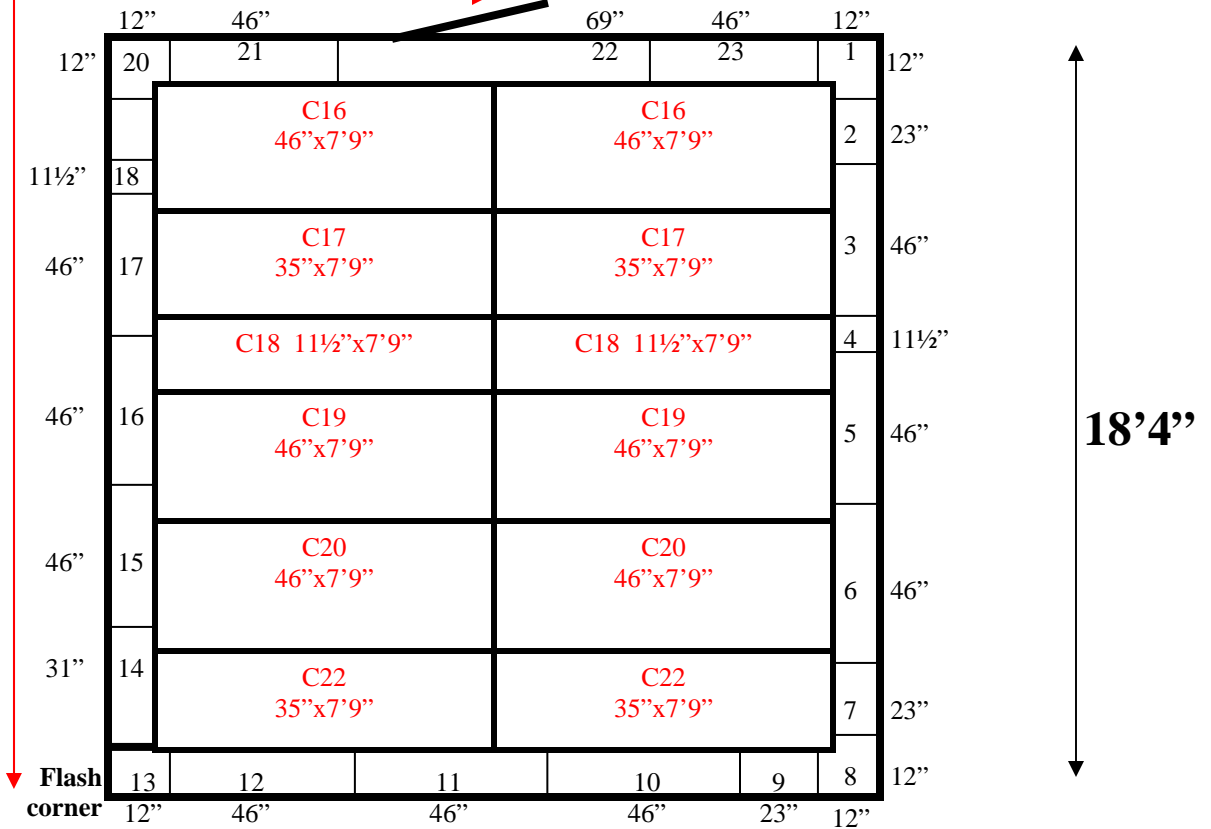

15'6"

Flash this side of ceiling down to walls.

(1)34"x77" Swinging Door

15'6" x 18'4" x 7'6" H
 Walk-In Cooler
 Wall & Ceiling Panels Diagram

49-09
pink

**15'6" x 18'4" x 7'6" H
Walk-In Cooler**

**49-09
pink**