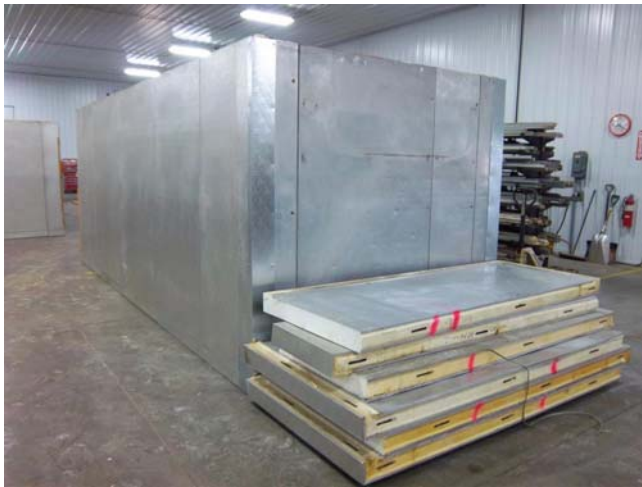

**7'6" x 19' x 7'6" H
Walk-In Cooler
Wall & Ceiling Panels Diagram**

49-09
pink

**7'6" x 19' x 7'6" H
Walk-In Cooler**

**49-09
pink**