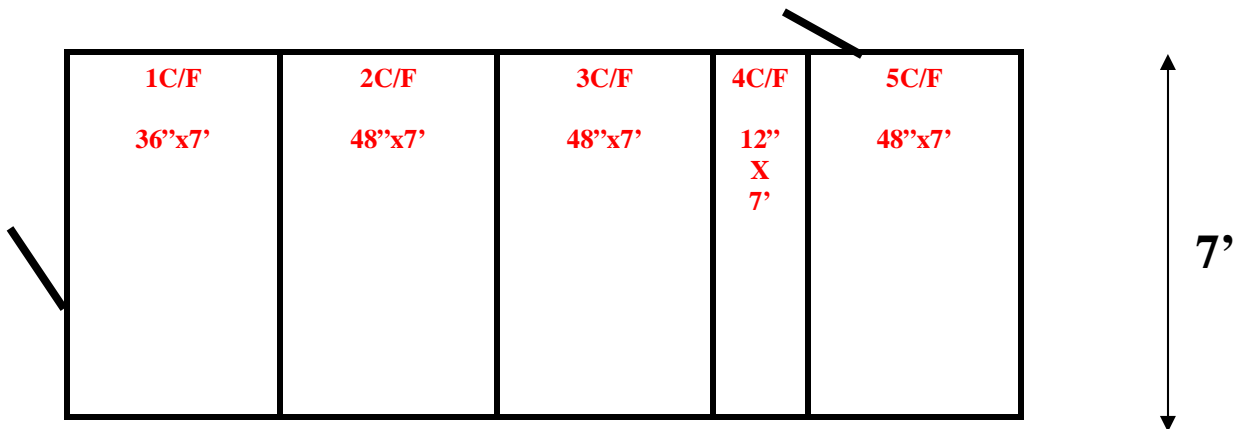

16'

16'

Ceiling & Floor panels layout the same.

7' x 16' x 7'7" H (9'7" H with unit)
 Combination Walk-In Cooler/Freezer with Floor
 Wall, Floor & Ceiling Panels Diagram

152-11
 grape

**7' x 16' x 7'7" H (9'7" H with unit)
Combination Walk-In Cooler/Freezer with Floor**

**152-11
grape**

**7' x 16' x 7'7" H (9'7" H with unit)
Combination Walk-In Cooler/Freezer with Floor**

**152-11
grape**