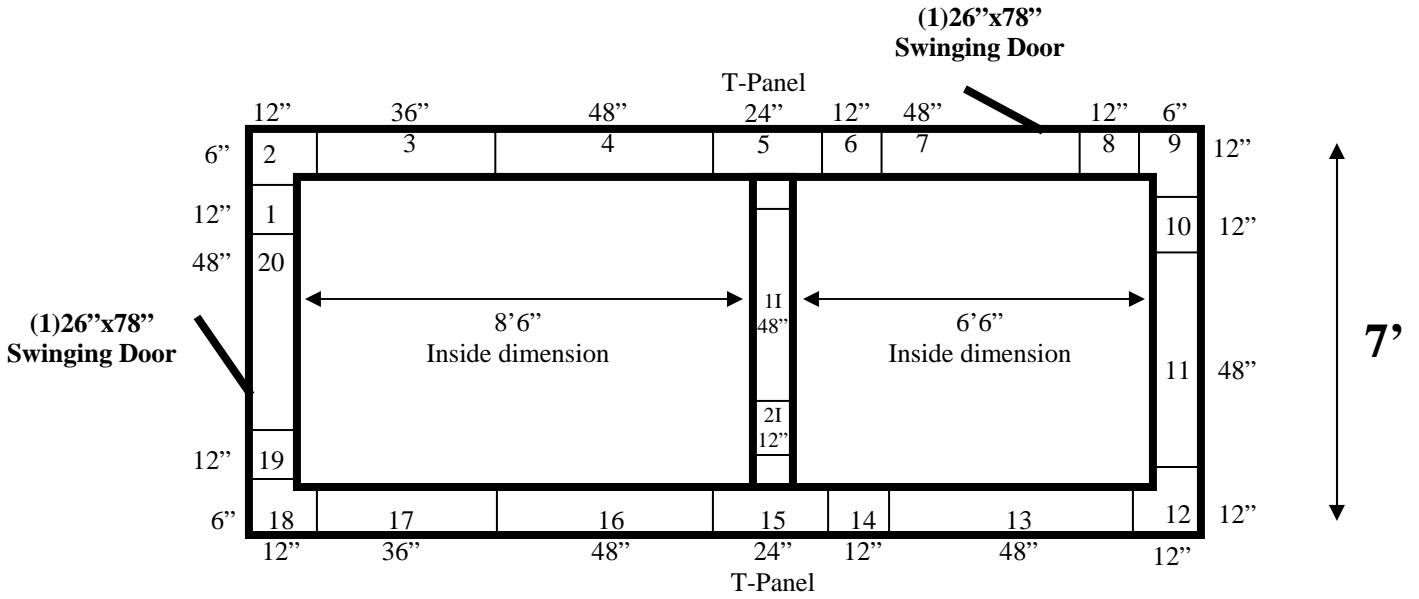

16'

16'

Ceiling & Floor panels layout the same.

7' x 16' x 7'7" H (9'7" H with unit)
 Combination Walk-In Cooler/Freezer with Floor
 Wall, Floor & Ceiling Panels Diagram

152-11
 grape

**7' x 16' x 7'7" H (9'7" H with unit)
Combination Walk-In Cooler/Freezer with Floor**

**152-11
grape**

**7' x 16' x 7'7" H (9'7" H with unit)
Combination Walk-In Cooler/Freezer with Floor**

**152-11
grape**