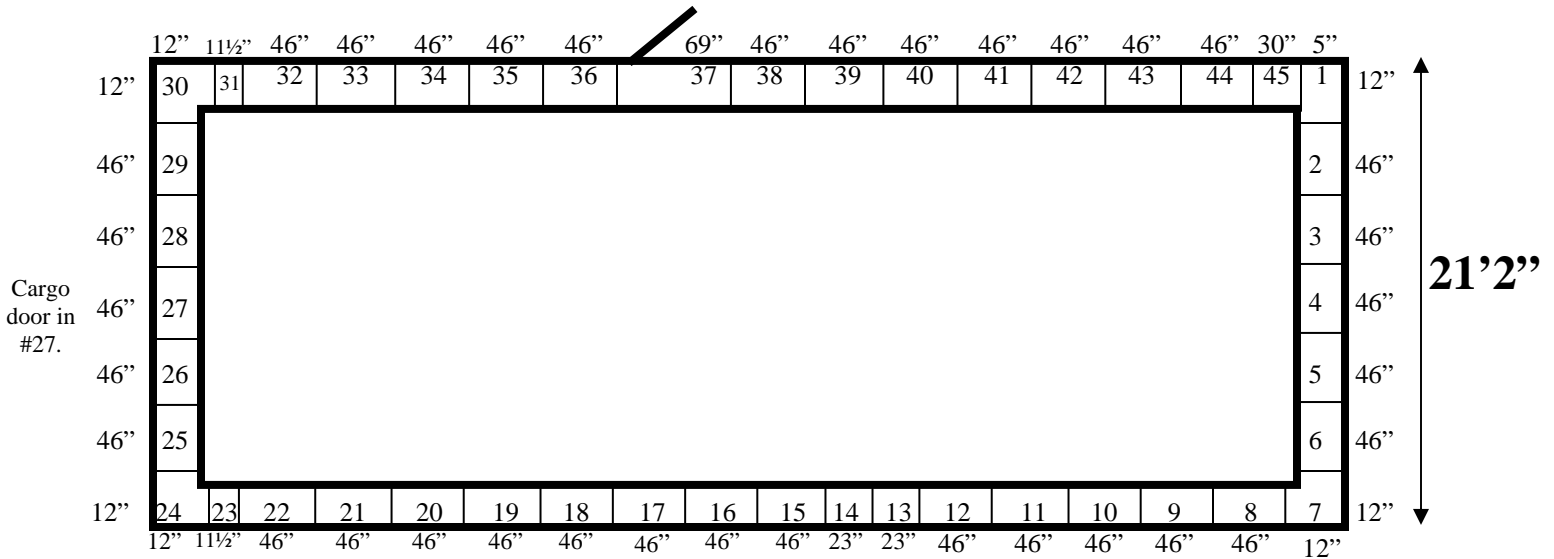

56'8"

(1)48"x84" Swinging Door

**21'2" x 56'8" x 9'8" H  
Walk-In Freezer With Floor  
Wall Panels Diagram**

142-11  
brown

56'8"

Floor panels diagram

56'8"

Ceiling panels diagram

21'2" x 56'8" x 9'8" H  
 Walk-In Freezer With Floor  
 Floor & Ceiling Panel Diagrams

142-11  
 brown

**21'2" x 56'8" x 9'8" H  
Walk-In Freezer With Floor**

**142-11  
brown**

**21'2" x 56'8" x 9'8" H  
Walk-In Freezer With Floor**