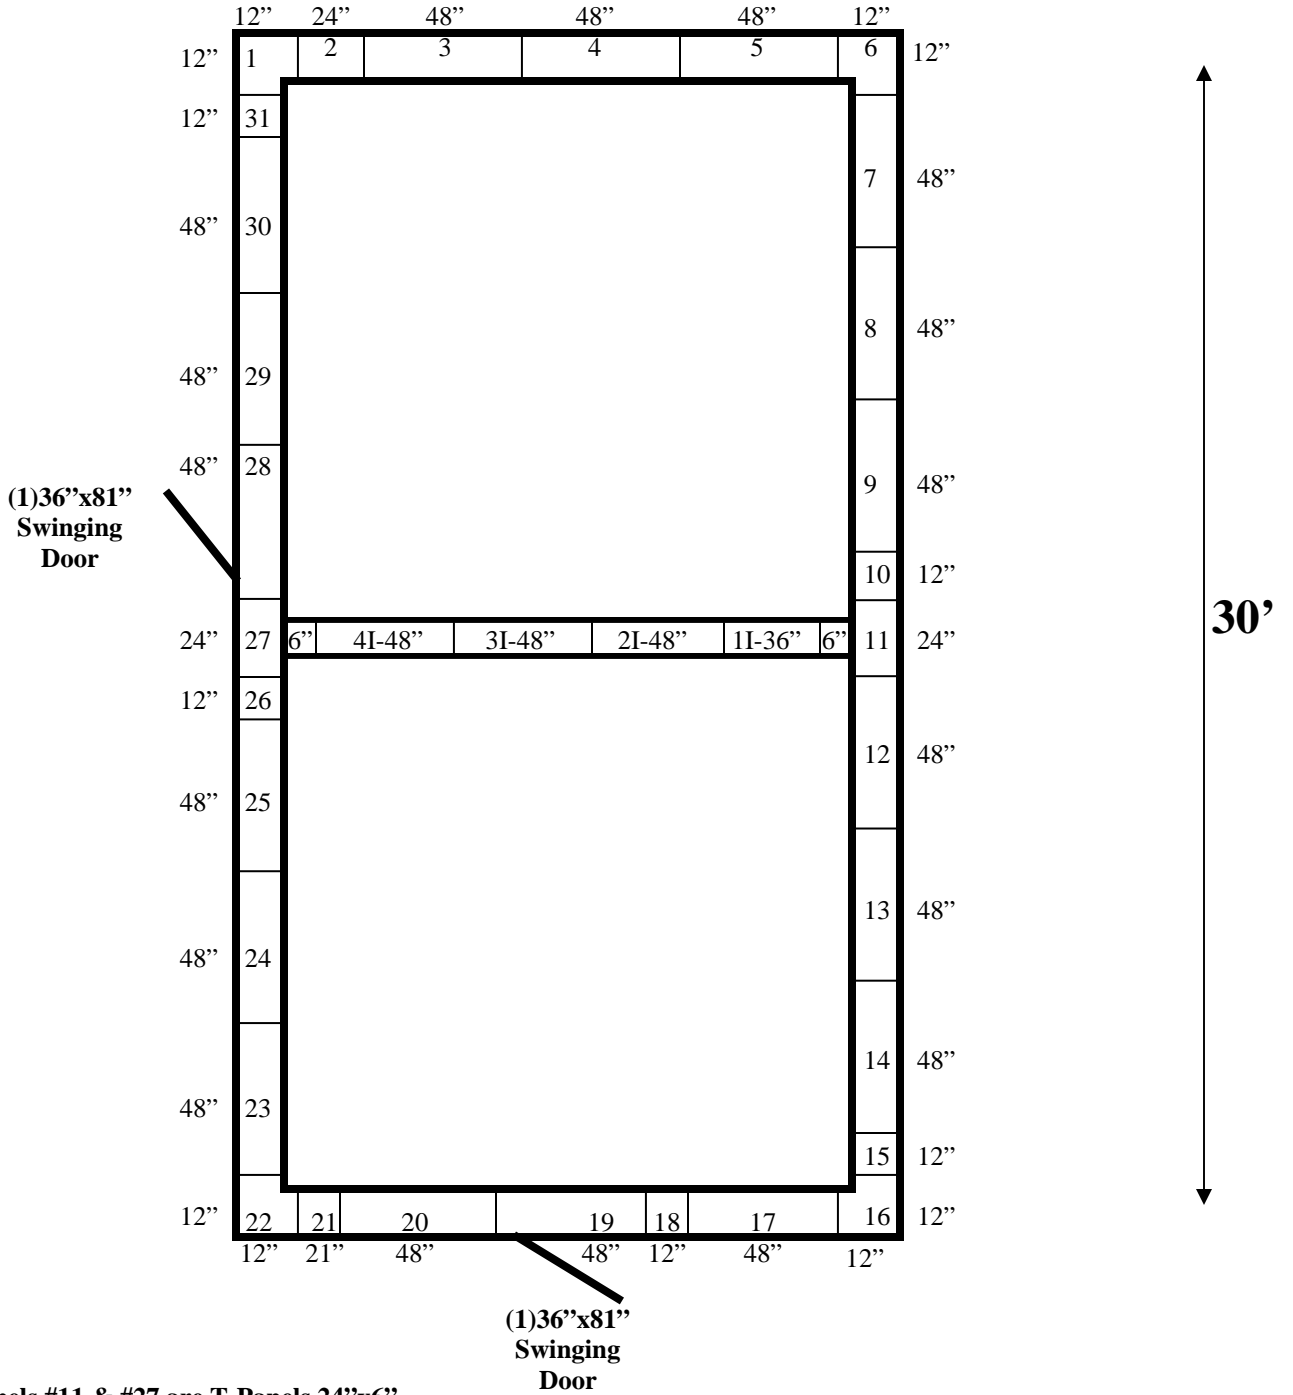

16'

**16' x 30' x 8'4" H
Walk-In Combination Cooler/ Freezer
Wall Panels Diagram**

138-11
black

16'

(1)36"x81"
Swinging
Door

30'

(1)36"x81"
Swinging
Door

**16' x 30' x 8'4" H
Walk-In Combination Cooler/ Freezer
Ceiling Panels Diagram**

138-11
black

16' x 30' x 8'4" H
Walk-In Combination Walk-In Cooler/ Freezer

138-11
black

16' x 30' x 8'4" H
Walk-In Combination Walk-In Cooler/ Freezer

138-11
black