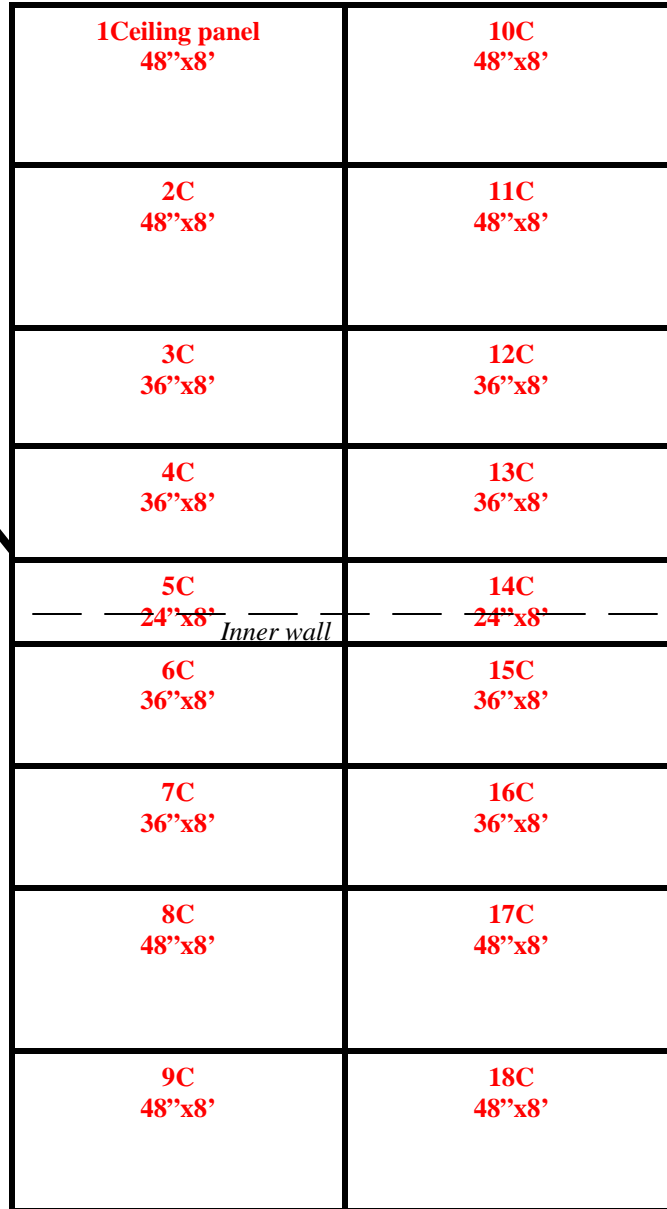

16'

**16' x 30' x 8'4" H
Walk-In Combination Cooler/ Freezer
Wall Panels Diagram**

138-11
black

16'

(1)36"x81"
Swinging
Door

30'

(1)36"x81"
Swinging
Door

**16' x 30' x 8'4" H
Walk-In Combination Cooler/ Freezer
Ceiling Panels Diagram**

138-11
black

16' x 30' x 8'4" H
Walk-In Combination Walk-In Cooler/ Freezer

138-11
black

16' x 30' x 8'4" H
Walk-In Combination Walk-In Cooler/ Freezer

138-11
black