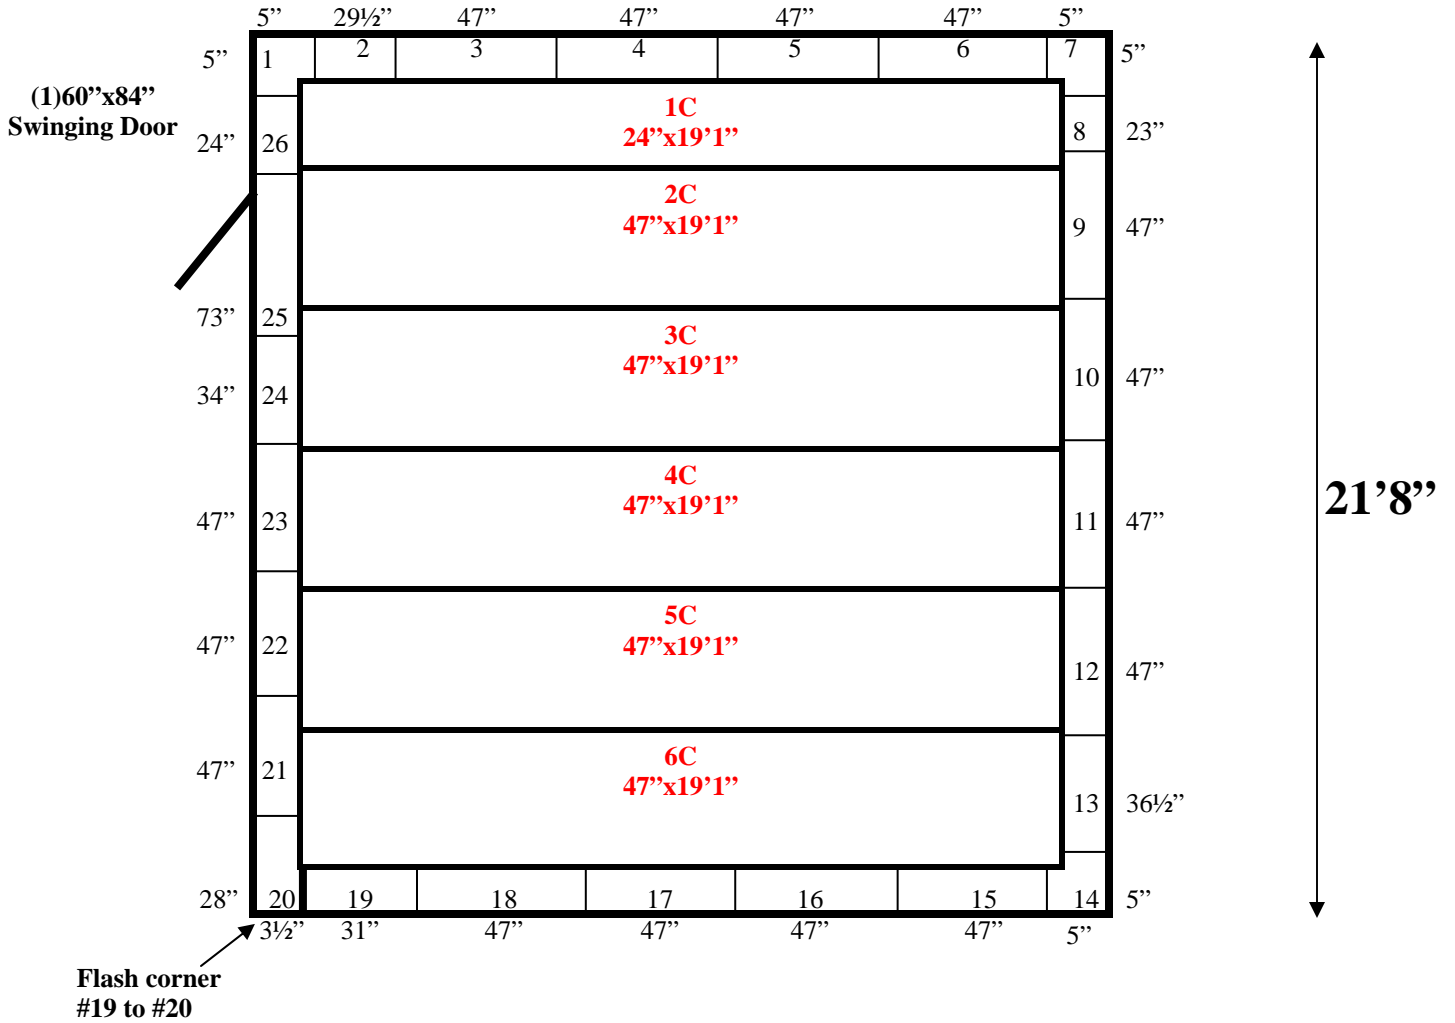

19'1"

Cams on outside on this wall.

Ceiling support: ceiling hangers

19'1" x 21'8" x 9'4" H
 Walk-In Cooler or Walk-In Freezer
 Wall & Ceiling Panels Diagram

97-11
 black

19'1" x 21'8" x 9'4" H
Walk-In Cooler or Walk-In Freezer

97-11
black