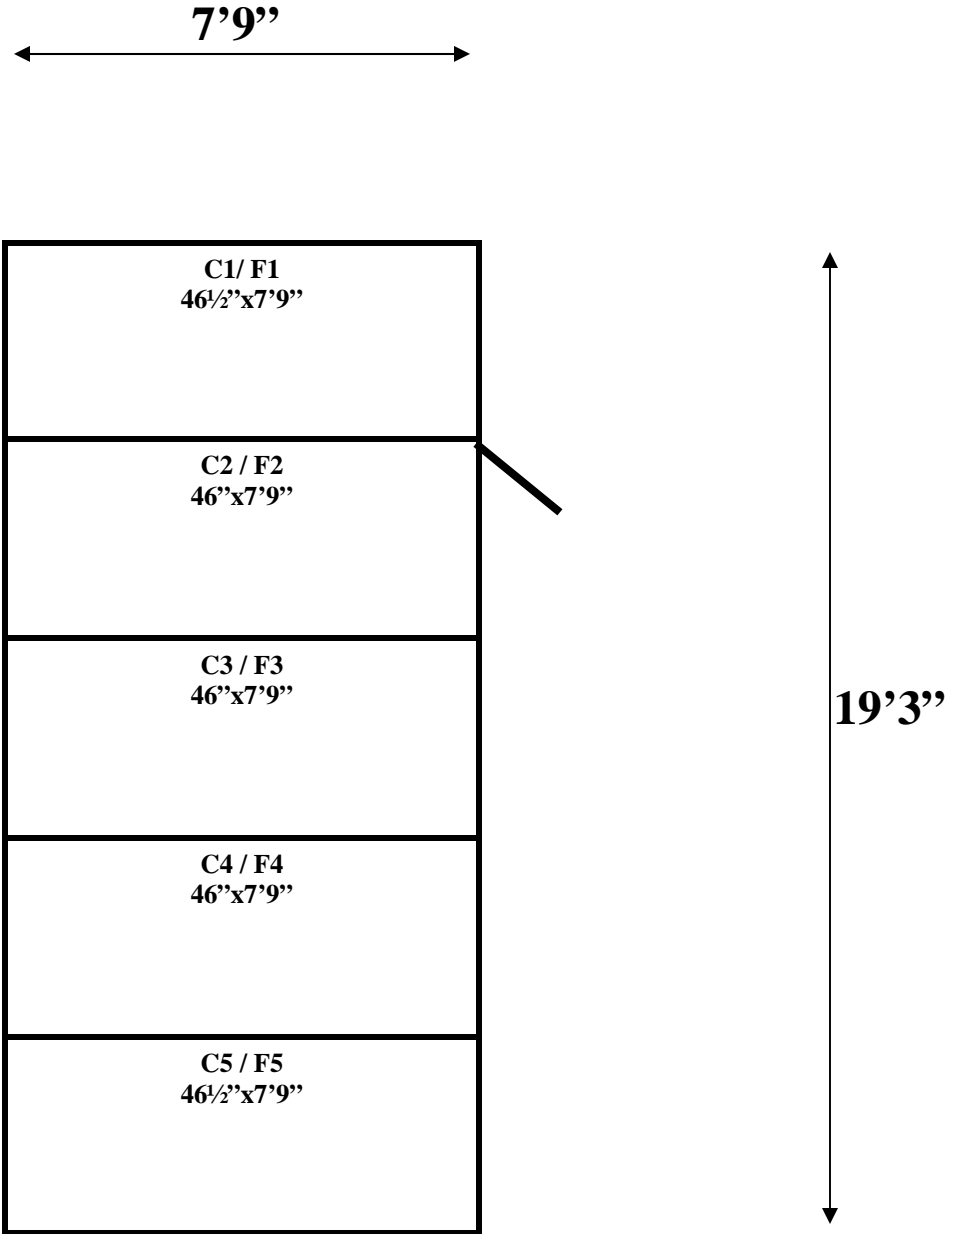

**7'9" x 19'3" x 6'7" H  
Combination Walk-In Cooler/Freezer with Floor  
Wall Panels Diagram**

133-11  
No color

Ceiling panels & floor panels layout the same.

**7'9" x 19'3" x 6'7" H**  
**Combination Walk-In Cooler/Freezer with Floor**  
**Ceiling & Floor Panels Diagram**

133-11  
No color

**7'9" x 19'3" x 6'7" H**  
**Combination Walk-In Cooler/Freezer with Floor**

133-11  
No color

**7'9" x 19'3" x 6'7" H  
Combination Walk-In Cooler/Freezer with Floor**

**133-11  
No color**