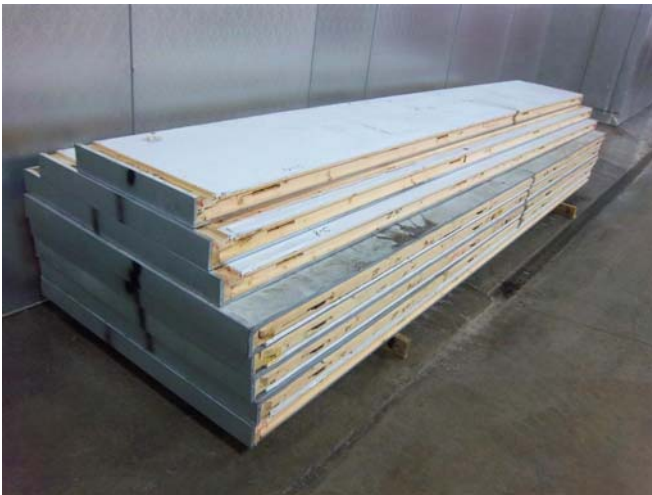

14'

**14' x 28' x 9' H
Walk-In Cooler or Walk-In Freezer
Wall & Ceiling Panels Diagram**

123-11
black

14' x 28' x 9' H
Walk-In Cooler or Walk-In Freezer

123-11
black

14' x 28' x 9' H
Walk-In Cooler or Walk-In Freezer