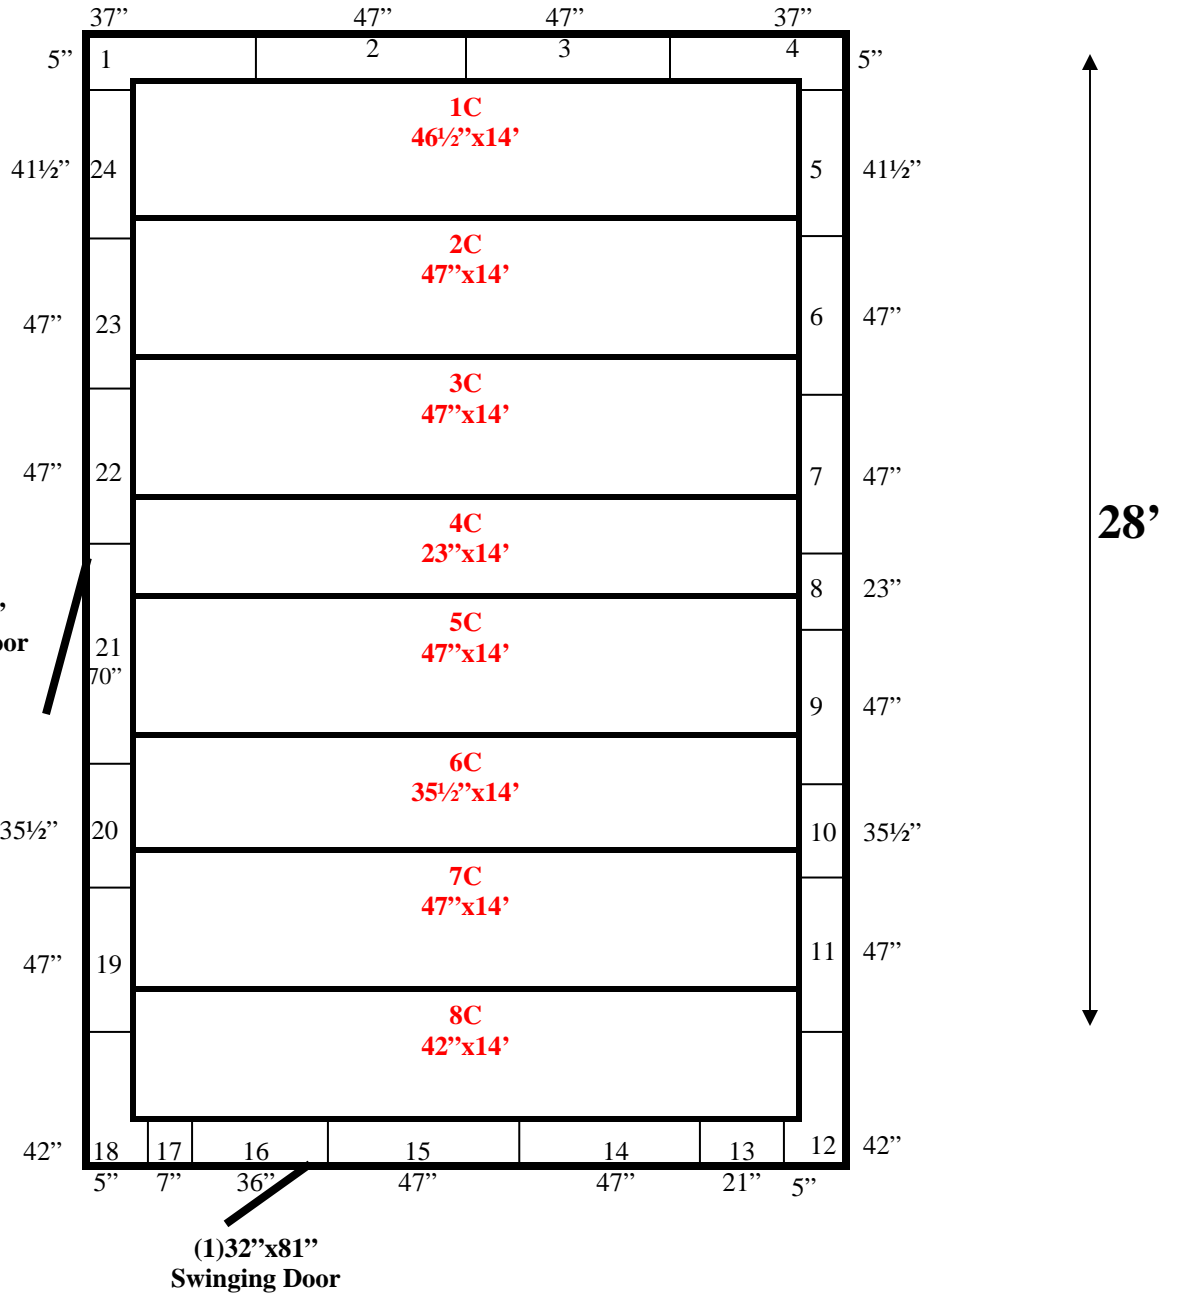

14'

**14' x 28' x 9' H
Walk-In Cooler or Walk-In Freezer
Wall & Ceiling Panels Diagram**

123-11
black

14' x 28' x 9' H
Walk-In Cooler or Walk-In Freezer

123-11
black

14' x 28' x 9' H
Walk-In Cooler or Walk-In Freezer

123-11
black