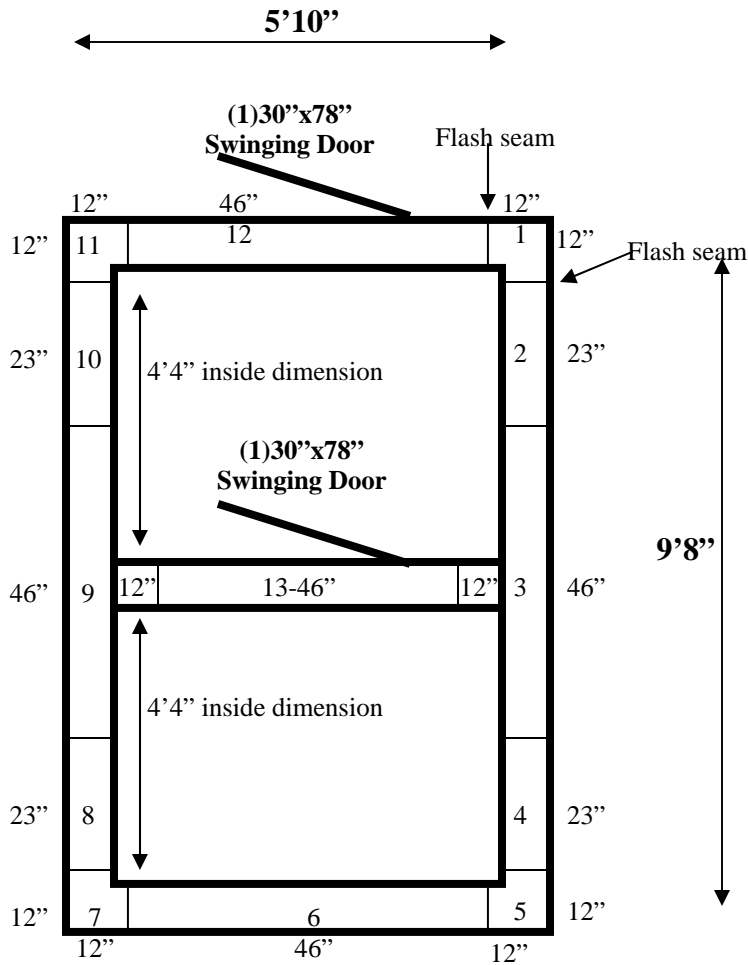

Wall panels diagram

Floor & Ceiling panels diagram

5'10" x 9'8" x 7'6" H
 Walk-In Combination Cooler/Freezer with Floor
 Wall, Floor & Ceiling Panels Diagram

110-11
 red

5'10" x 9'8" x 7'6" H
Walk-In Combination Cooler/Freezer with Floor

110-11
red

5'10" x 9'8" x 7'6" H
Walk-In Combination Cooler/Freezer with Floor

110-11
red