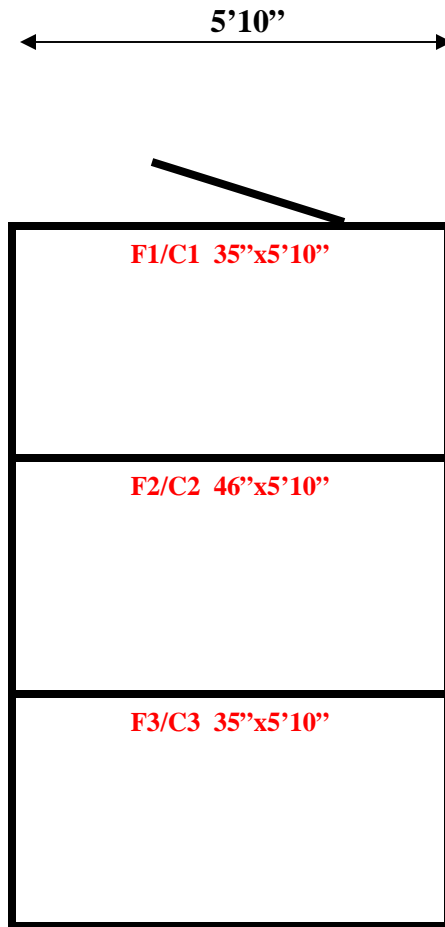

Wall panels diagram

Floor & Ceiling panels diagram

5'10" x 9'8" x 7'6" H
 Walk-In Combination Cooler/Freezer with Floor
 Wall, Floor & Ceiling Panels Diagram

110-11
 red

5'10" x 9'8" x 7'6" H
Walk-In Combination Cooler/Freezer with Floor

110-11
red

5'10" x 9'8" x 7'6" H
Walk-In Combination Cooler/Freezer with Floor

110-11
red