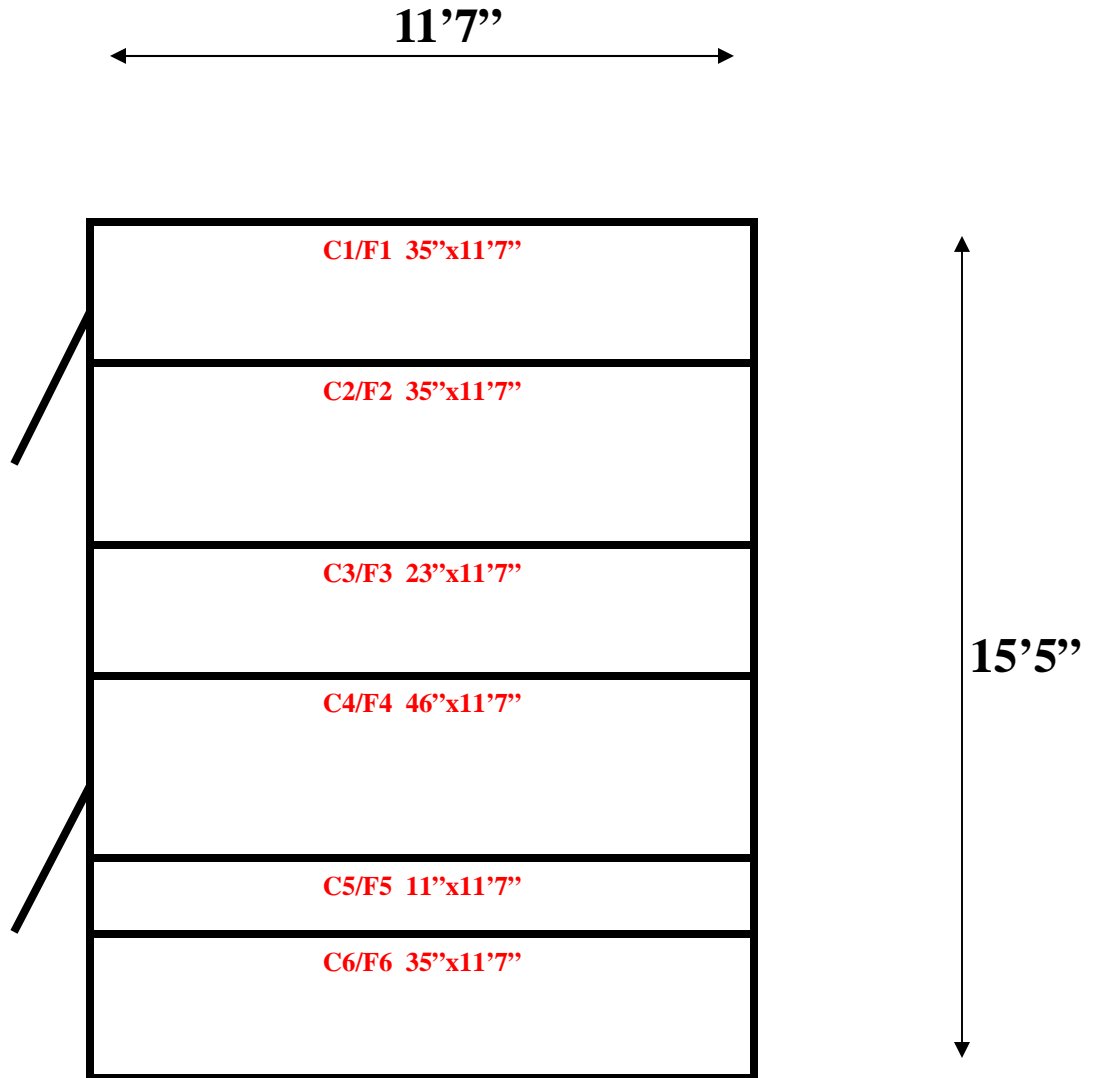

11'7" x 15'5" x 10'4" H
Walk-In Combination Cooler/Freezer
Wall Panel Diagram

110-11
pink

Ceiling & floor panels layout the same.

**11'7" x 15'5" x 10'4" H
Walk-In Combination Cooler/Freezer
Ceiling & Floor Panels Diagram**

110-11
pink

11'7" x 15'5" x 10'4" H
Walk-In Combination Cooler/Freezer

110-11
pink

11'7" x 15'5" x 10'4" H
Walk-In Combination Cooler/Freezer

110-11
pink