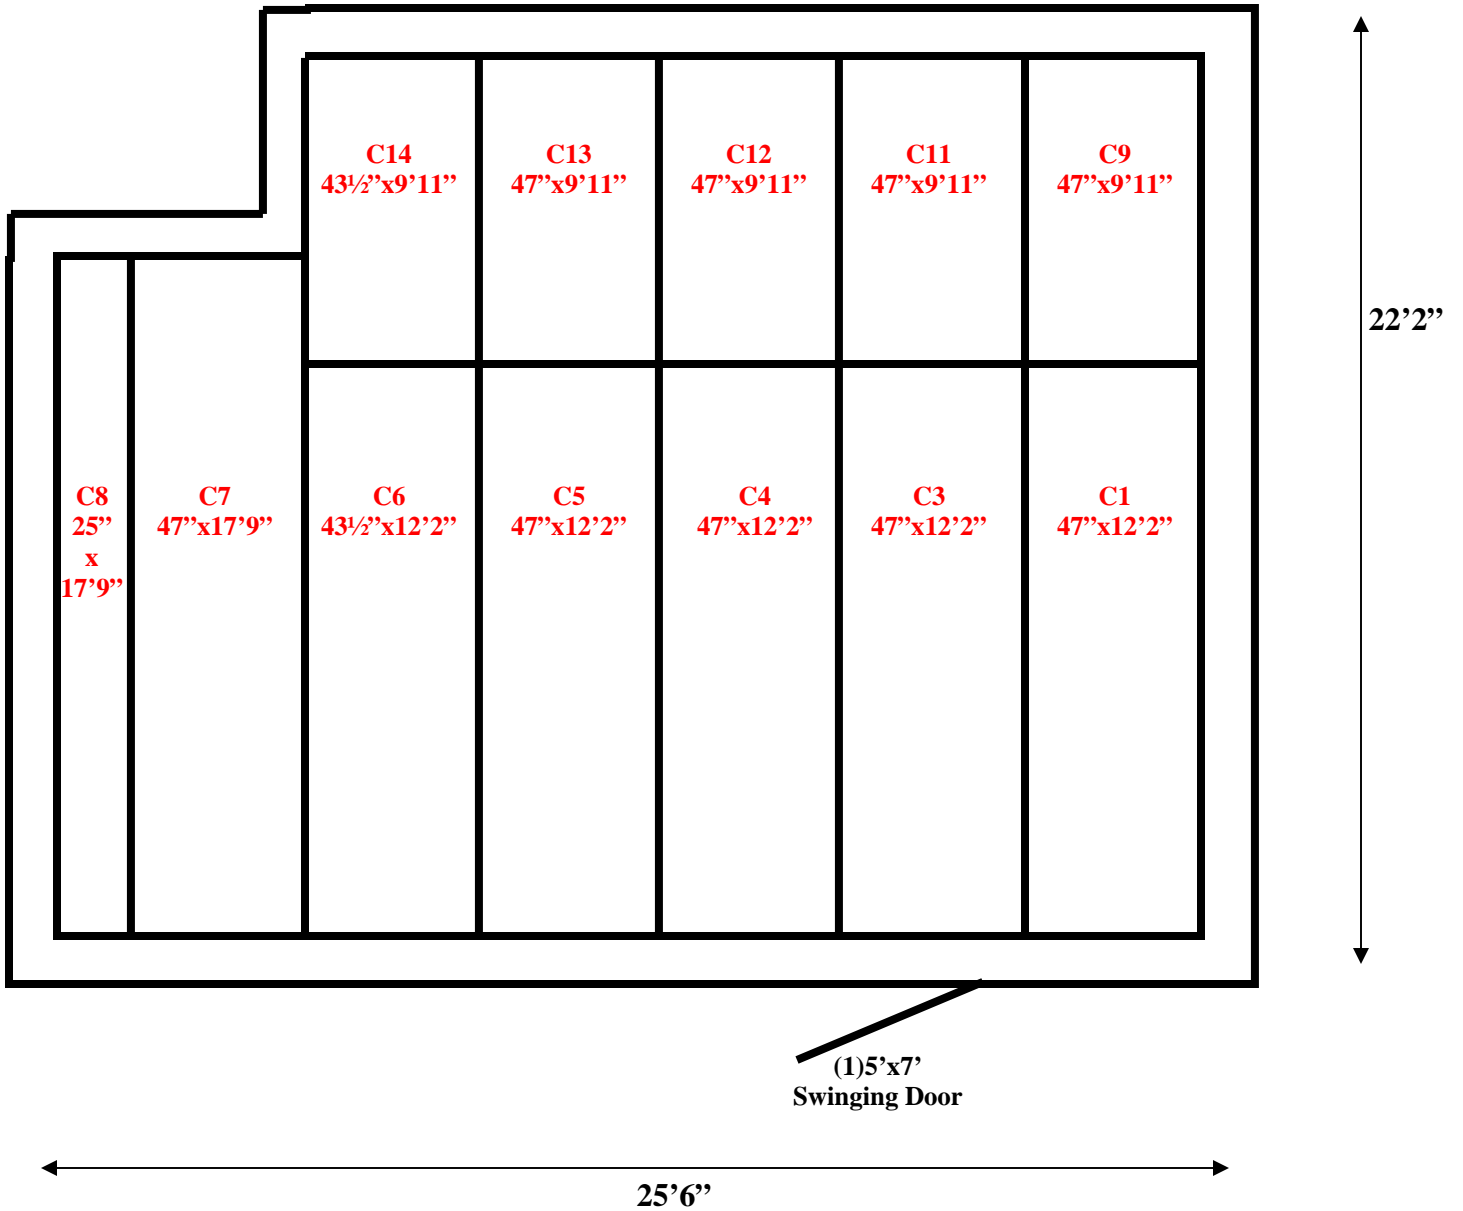

22'2" x 25'6" x 9'4" H
Walk-In Cooler or Walk-In Freezer
Wall Panels Diagram

97-11
orange

**22'2" x 25'6" x 9'4" H
Walk-In Cooler or Walk-In Freezer
Ceiling Panels Diagram**

97-11
orange

22'2" x 25'6" x 9'4" H
Walk-In Cooler or Walk-In Freezer

97-11
orange

22'2" x 25'6" x 9'4" H
Walk-In Cooler or Walk-In Freezer

97-11
orange