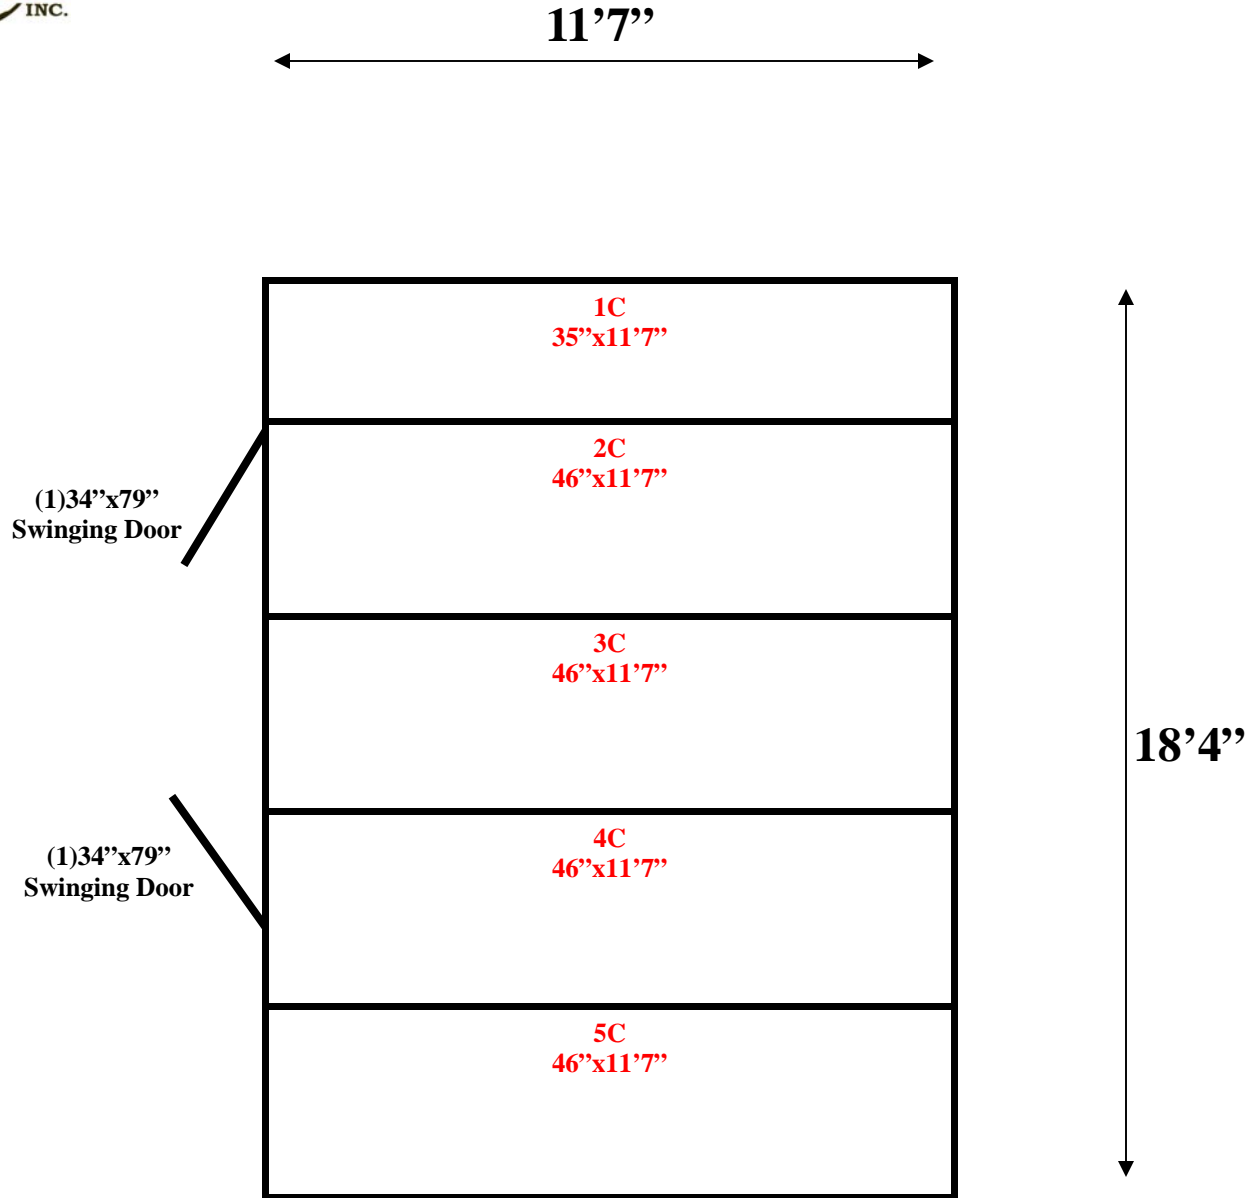

**11'7" x 18'4" x 10'2" H**  
**Combination Walk-In Cooler /Walk-In Freezer**  
**Wall Panels Diagram**

11'7" x 18'4" x 10'2" H  
Combination Walk-In Cooler /Walk-In Freezer  
Ceiling Panels Diagram

**11'7" x 18'4" x 10'2" H**  
**Combination Walk-In Cooler /Walk-In Freezer**

92-11  
red