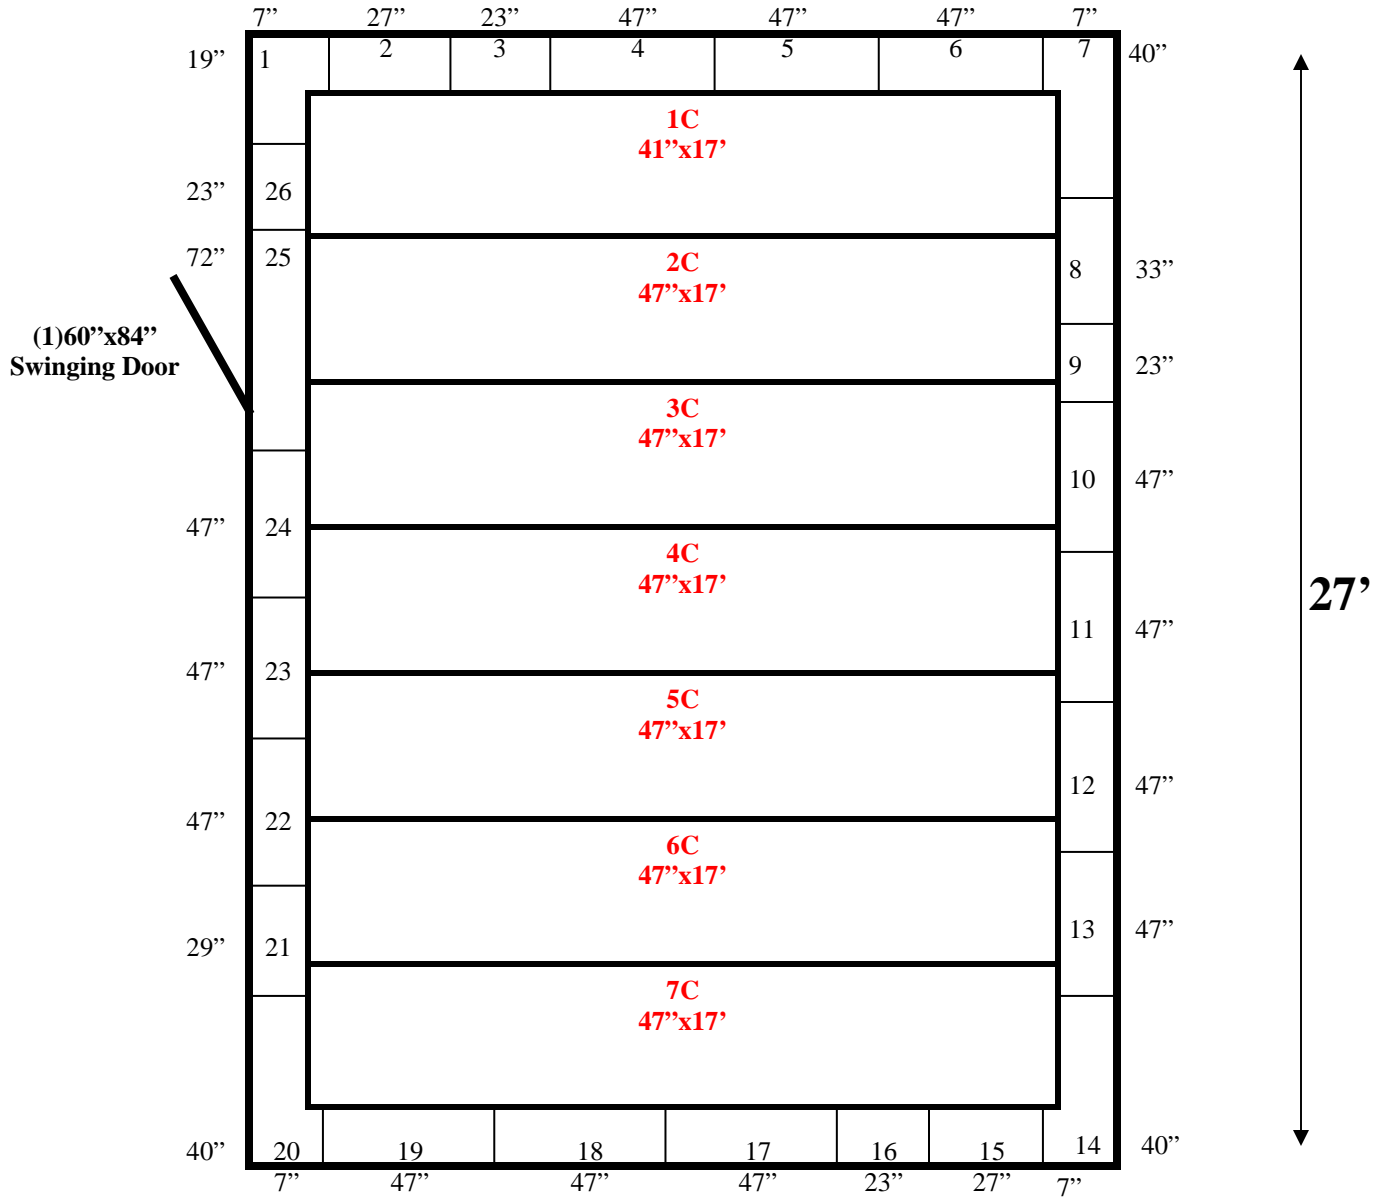

17'

**17' x 27' x 9'11" H
Walk-In Cooler or Walk-In Freezer
Wall & Ceiling Panels Diagram**

99-11
white

17' x 27' x 9'11" H
Walk-In Cooler or Walk-In Freezer

99-11
white

17' x 27' x 9'11" H
Walk-In Cooler or Walk-In Freezer

99-11
white