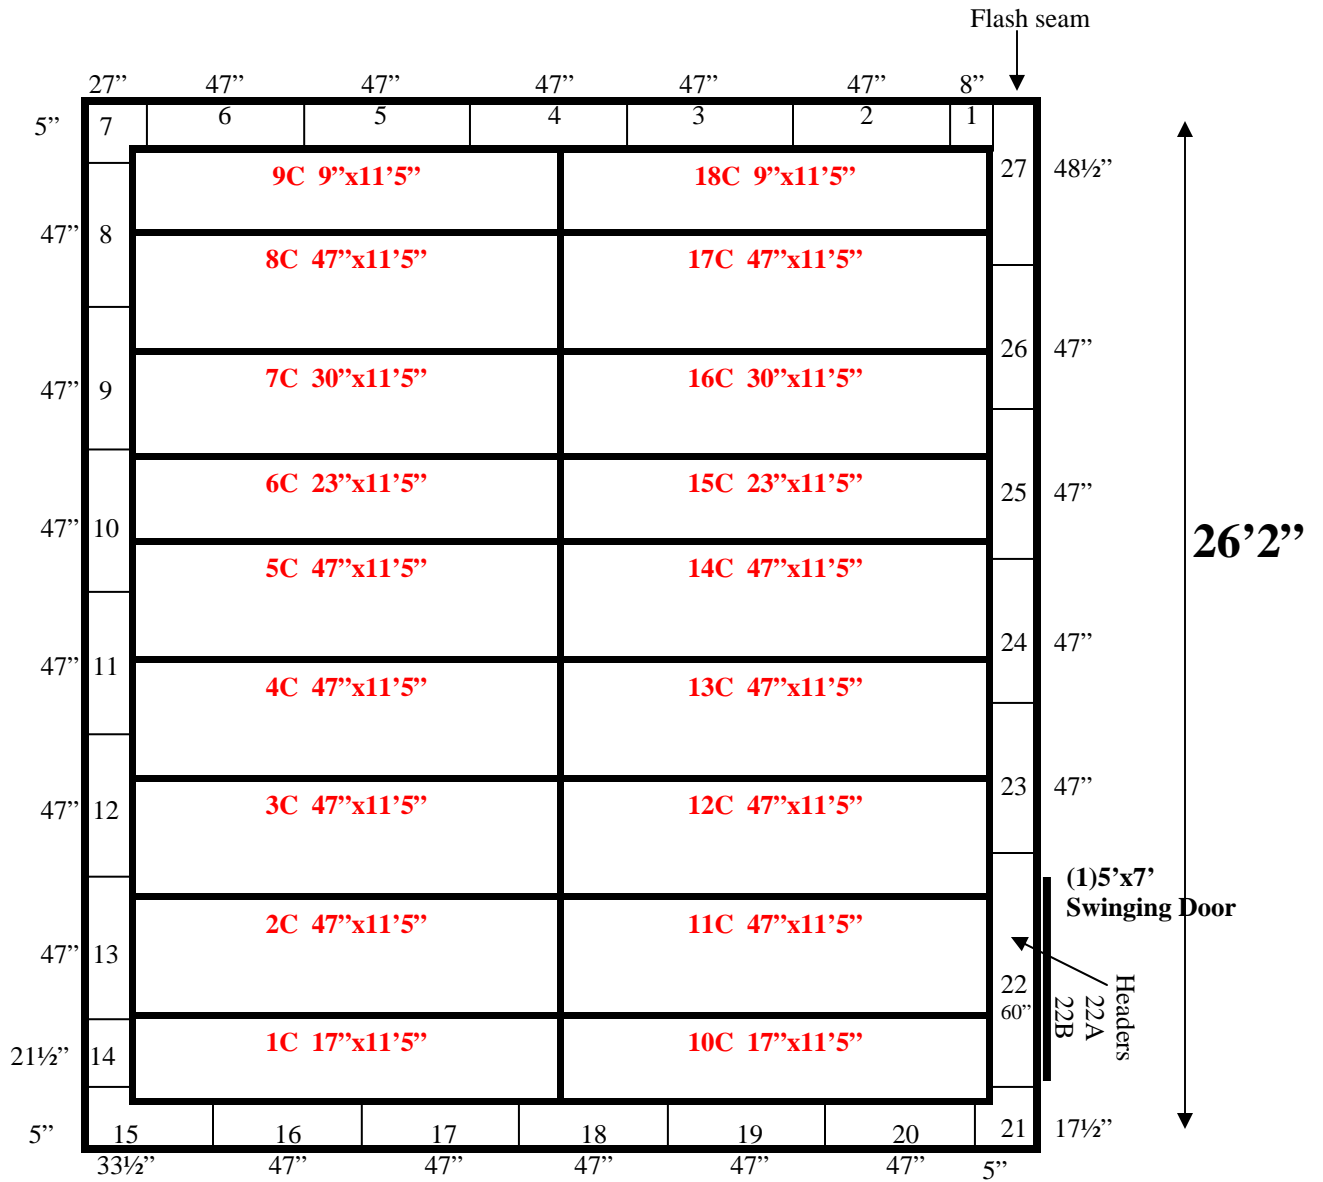

22'10"

22'10" x 26'2" x 18' H
 Walk-In Cooler or Walk-In Freezer
 Wall & Ceiling Panels Diagram

22-11
 Dark blue

22'10" x 26'2" x 18' H
Walk-In Cooler or Walk-In Freezer

22-11
Dark blue

22'10" x 26'2" x 18' H
Walk-In Cooler or Walk-In Freezer

22-11
Dark blue