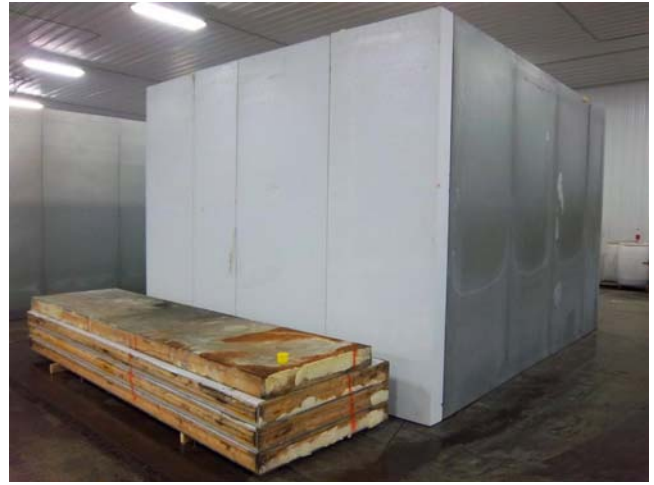

**13' x 15' x 9' H  
Walk-In Cooler or Walk-In Freezer  
Wall & Ceiling Panels Diagram**

99-11  
orange

**13' x 15' x 9' H  
Walk-In Cooler or Walk-In Freezer**

**99-11  
orange**