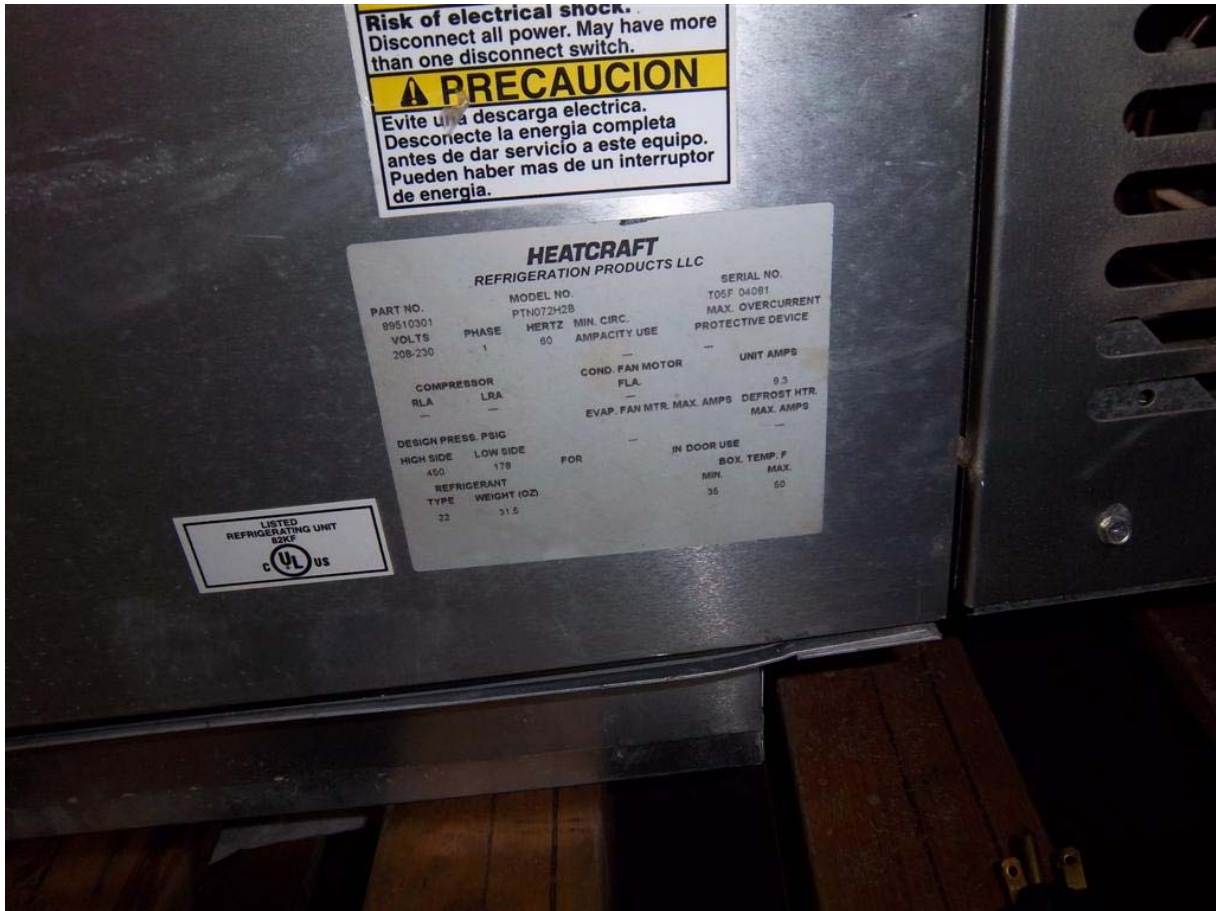

**9' x 11' x 7' H (8'6" H) (add 18" for unit on top of ceiling)
Walk-In Cooler with Floor
Wall, Ceiling & Floor Panels Diagram**

**9' x 11' x 7' H (8'6" H) (add 18" for unit on top of ceiling)
Walk-In Cooler with Floor**

**69-11
No color**

**9' x 11' x 7' H (8'6" H) (add 18" for unit on top of ceiling)
Walk-In Cooler with Floor**

69-11
No color