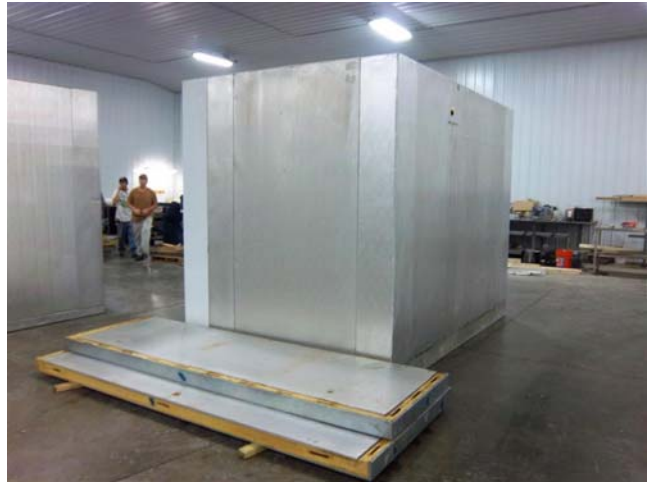

**6'10" x 9'8" x 8'2" H
Walk-In Cooler or Walk-In Freezer
Wall & Ceiling Panels Diagram**

92-11
Dark blue

6'10" x 9'8" x 8'2" H
Walk-In Cooler or Walk-In Freezer

92-11
Dark blue