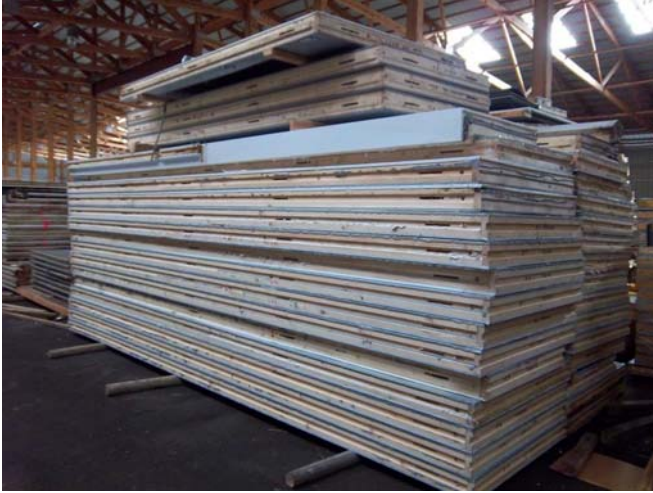

24' x 37'8" x 18' H
Walk-In Cooler or Walk-In Freezer
Wall & Ceiling Panels Diagram

22-11
No color

**24' x 37'8" x 18' H
Walk-In Cooler or Walk-In Freezer**

**22-11
No color**

24' x 37'8" x 18' H
Walk-In Cooler or Walk-In Freezer

22-11
No color

24' x 37'8" x 18' H
Walk-In Cooler or Walk-In Freezer

22-11
No color