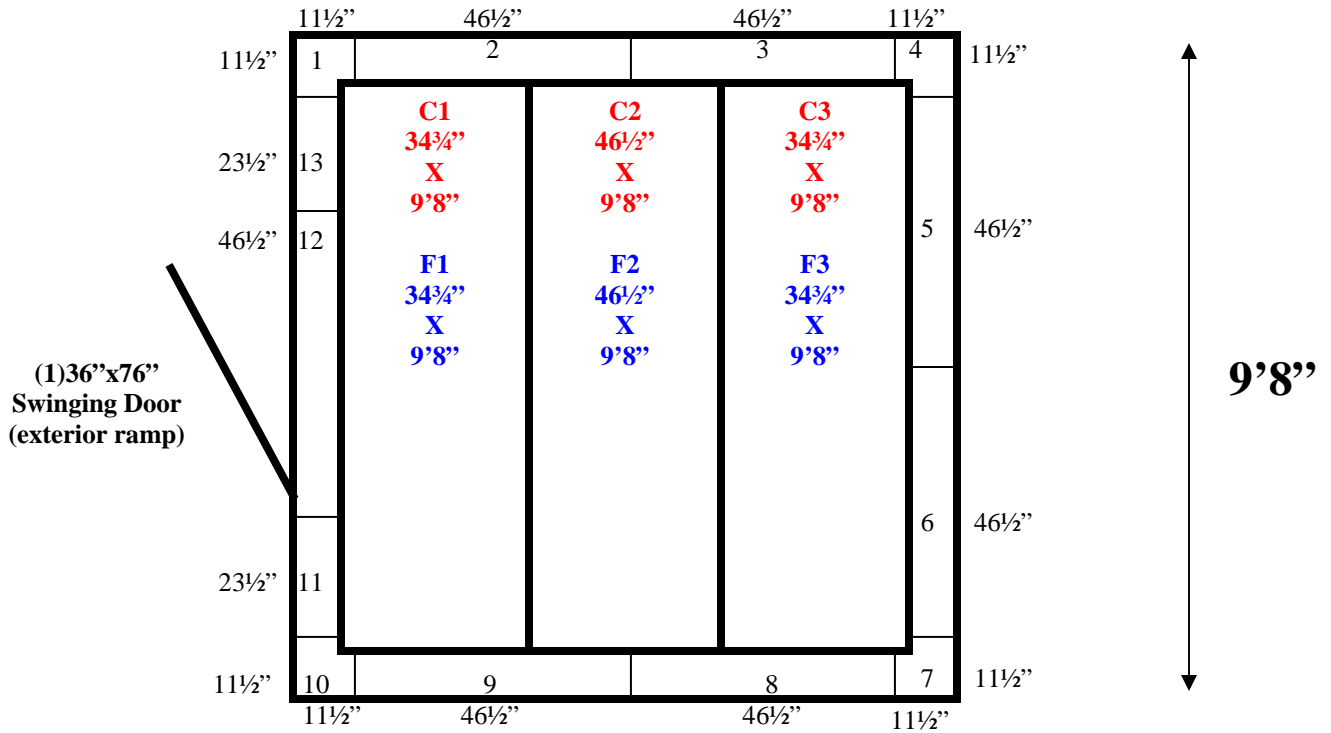

9'8"

Drop-In unit on Ceiling panel #2.

**9'8" x 9'8" x 7'7" H
Walk-In Freezer with Floor
Wall, Ceiling & Floor Panels Diagram**

75-11
No color

**9'8" x 9'8" x 7'7" H
Walk-In Freezer with Floor**

**75-11
No color**

**9'8" x 9'8" x 7'7" H
Walk-In Freezer with Floor**

75-11
No color