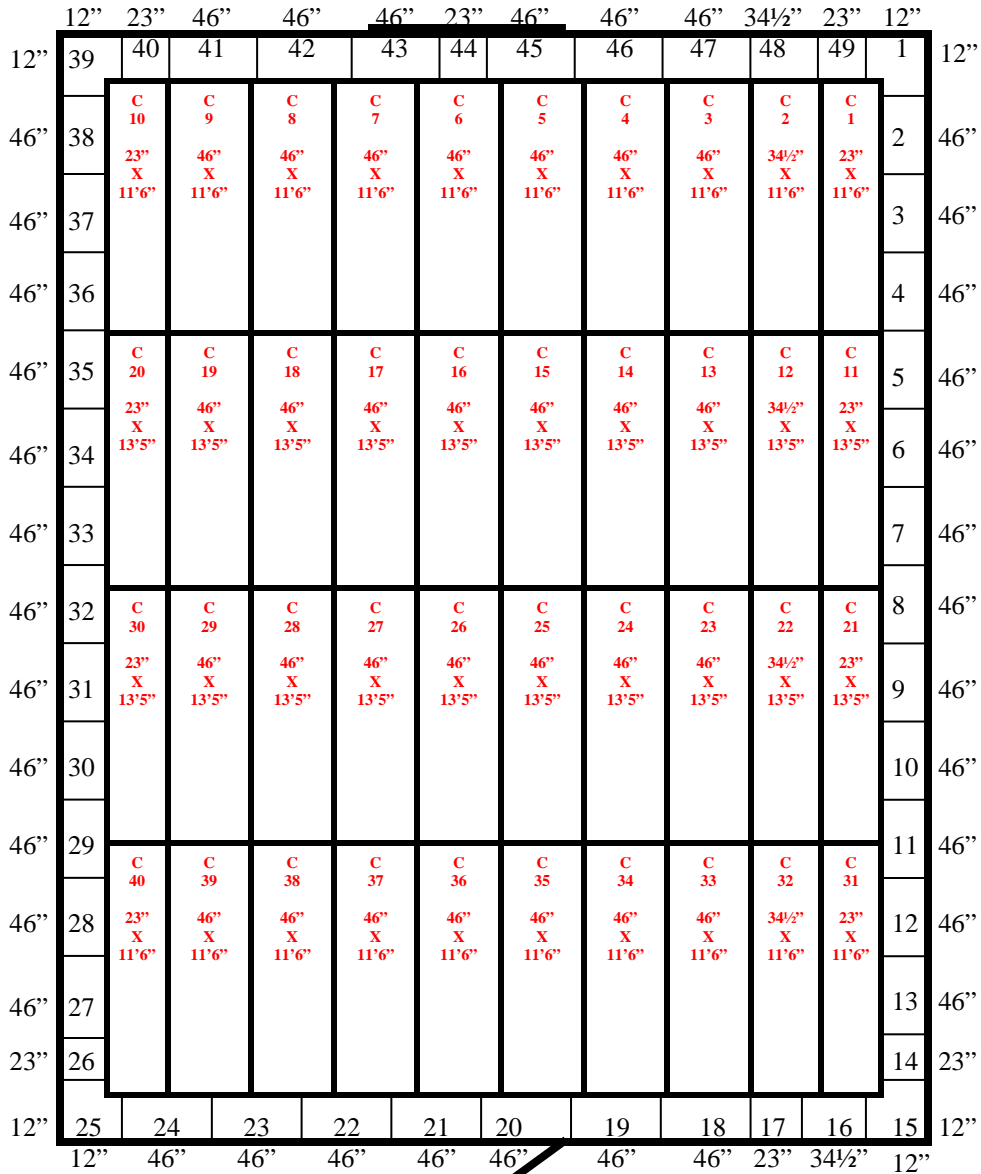

33'8"

(1) set of 96"x120"
Electric Sliding Doors

49'11"

(1) 36"x78"
Swinging Door

33'8" x 49'11" x 18'8" H
Drive-In Cooler
Wall & Ceiling Panels Diagram

62-11
green

**33'8" x 49'11" x 18'8" H
Drive-In Cooler**

**62-11
green**

33'8" x 49'11" x 18'8" H
Drive-In Cooler

62-11
green

33'8" x 49'11" x 18'8" H
Drive-In Cooler

62-11
green