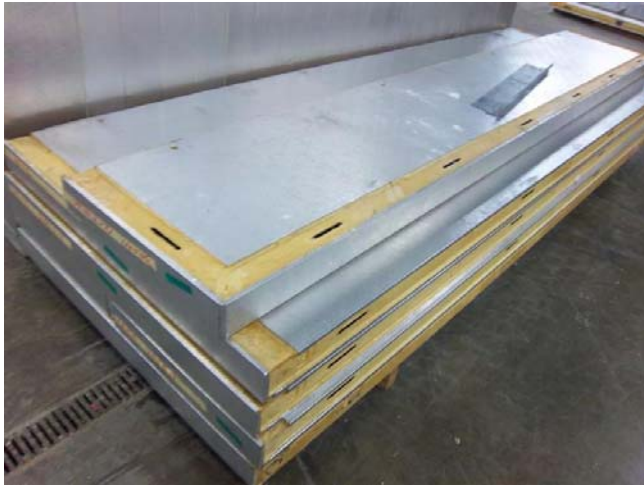

11'7" x 17'4" x 7'6" H
Walk-In Freezer with Floor
Wall, Ceiling & Floor Panels Diagram

**11'7" x 17'4" x 7'6" H
Walk-In Freezer with Floor**

**71-11
No color**

11'7" x 17'4" x 7'6" H
Walk-In Freezer with Floor