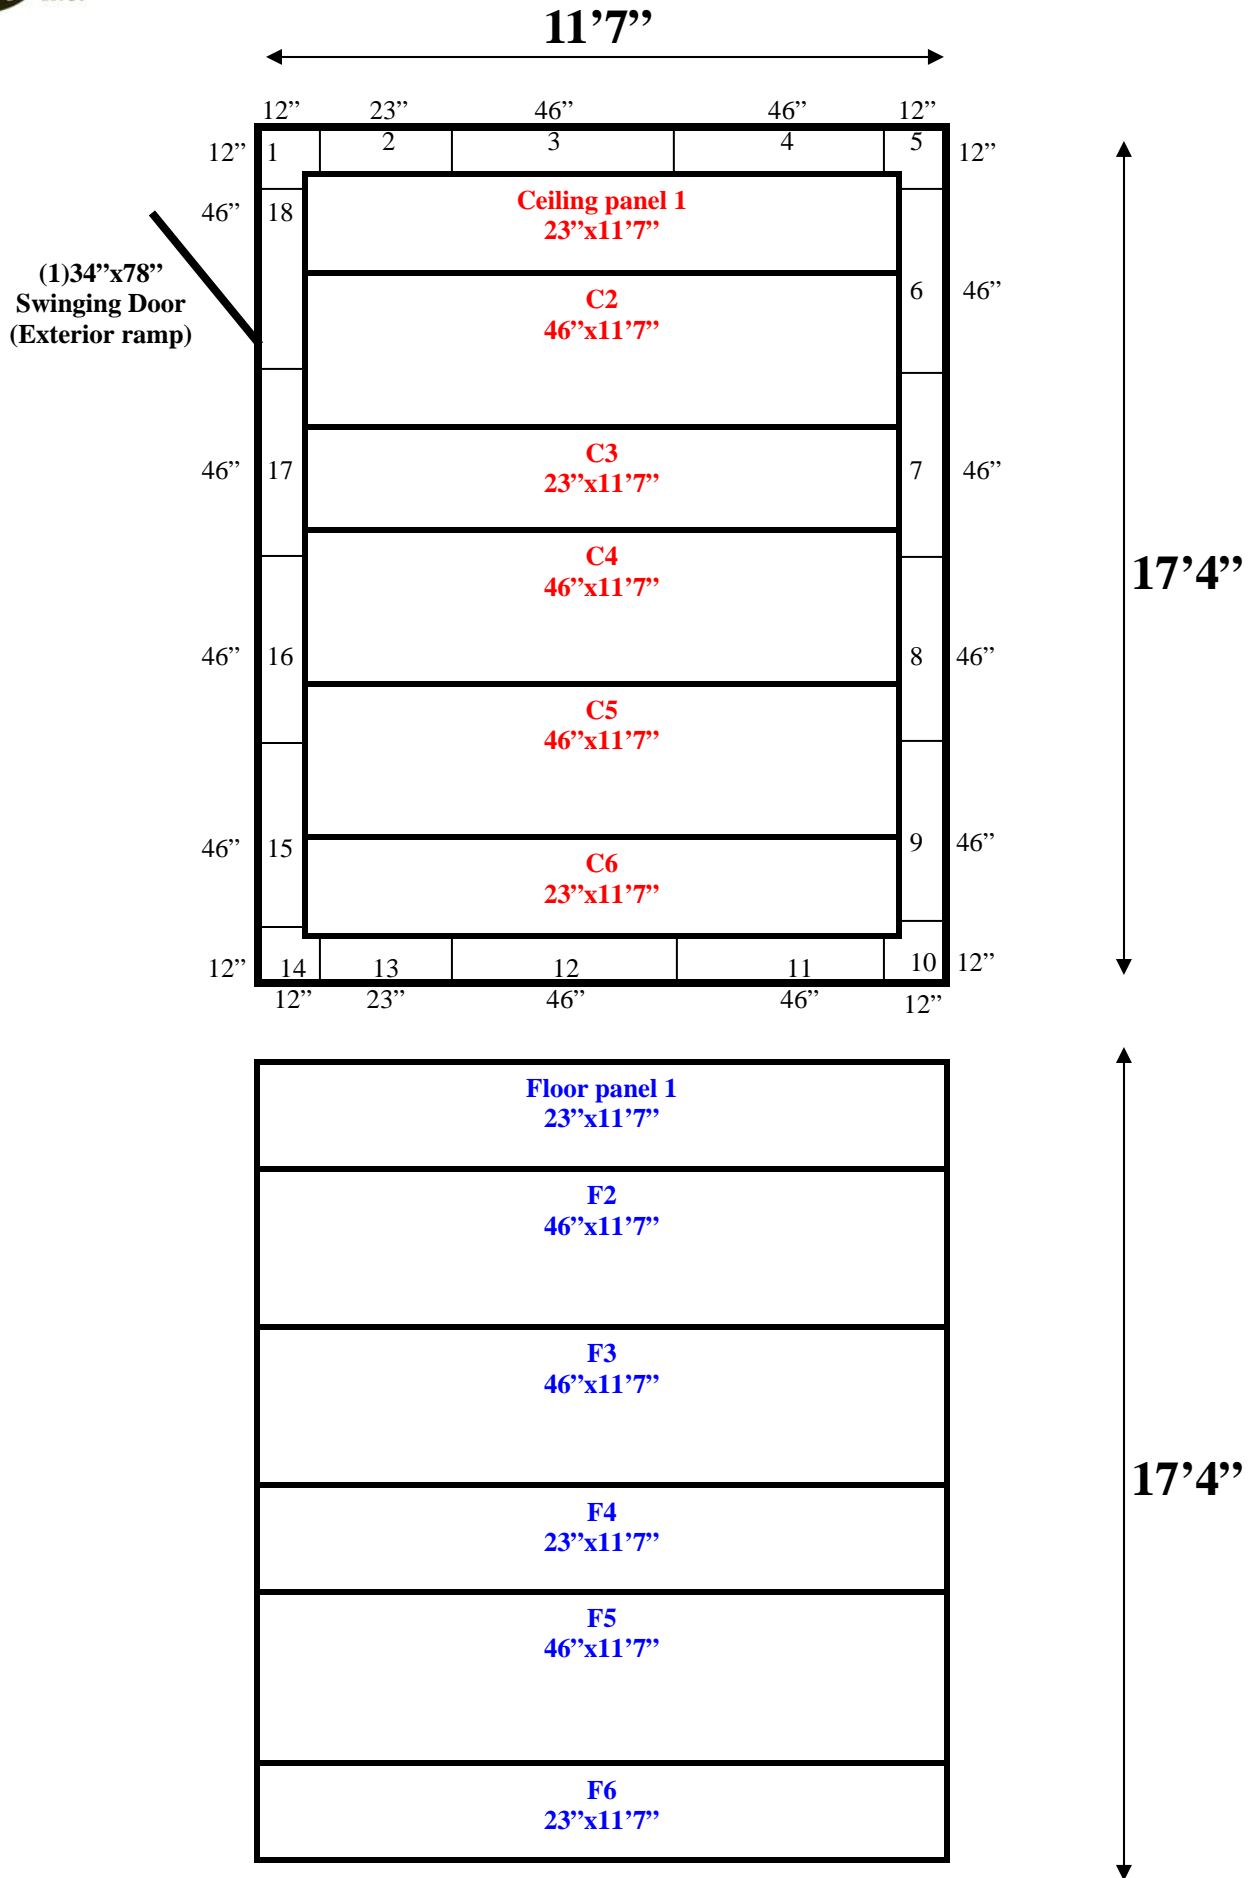

11'7" x 17'4" x 7'6" H
Walk-In Freezer with Floor
Wall, Ceiling & Floor Panels Diagram

**11'7" x 17'4" x 7'6" H
Walk-In Freezer with Floor**

**71-11
No color**

11'7" x 17'4" x 7'6" H
Walk-In Freezer with Floor

71-11
No color