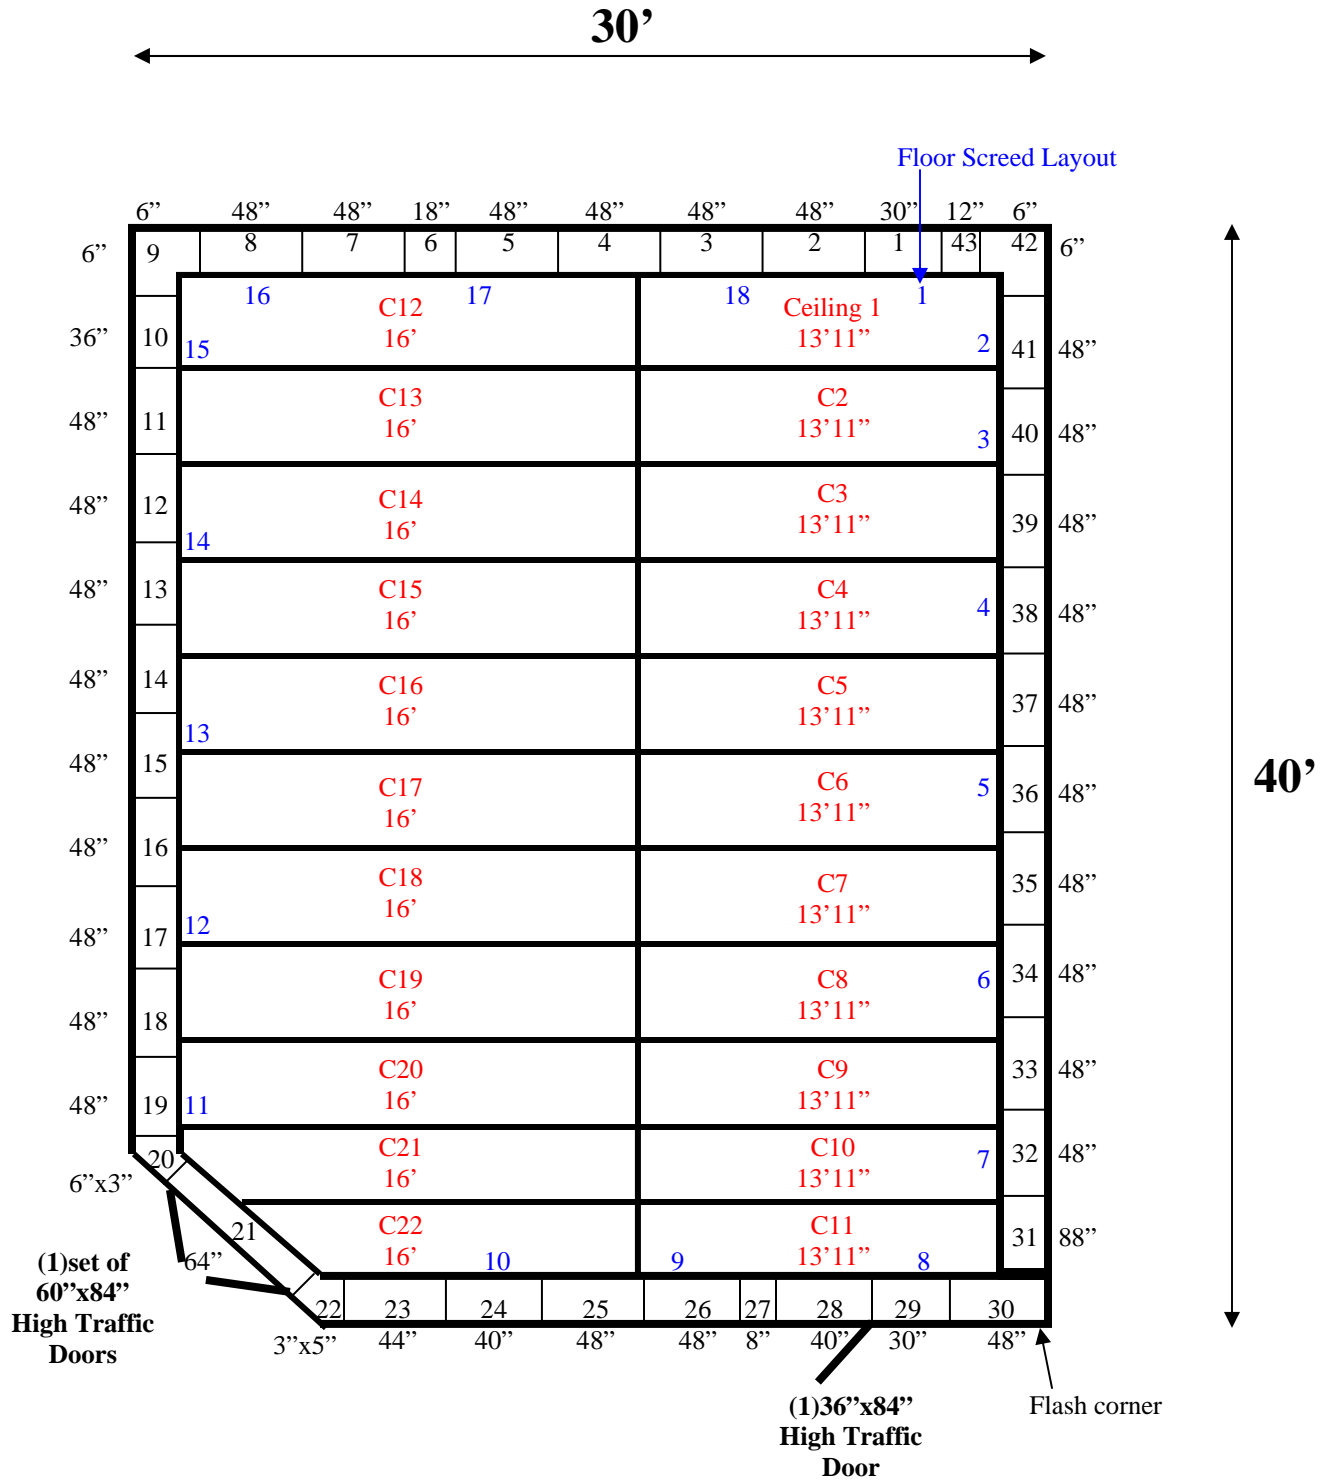

**30' x 40' x 10' H
Walk-In Cooler or Walk-In Freezer
Wall & Ceiling Panels Diagram**

47-11
orange

30' x 40' x 10' H
Walk-In Cooler or Walk-In Freezer

47-11
orange

**30' x 40' x 10' H
Walk-In Cooler or Walk-In Freezer**

**47-11
orange**