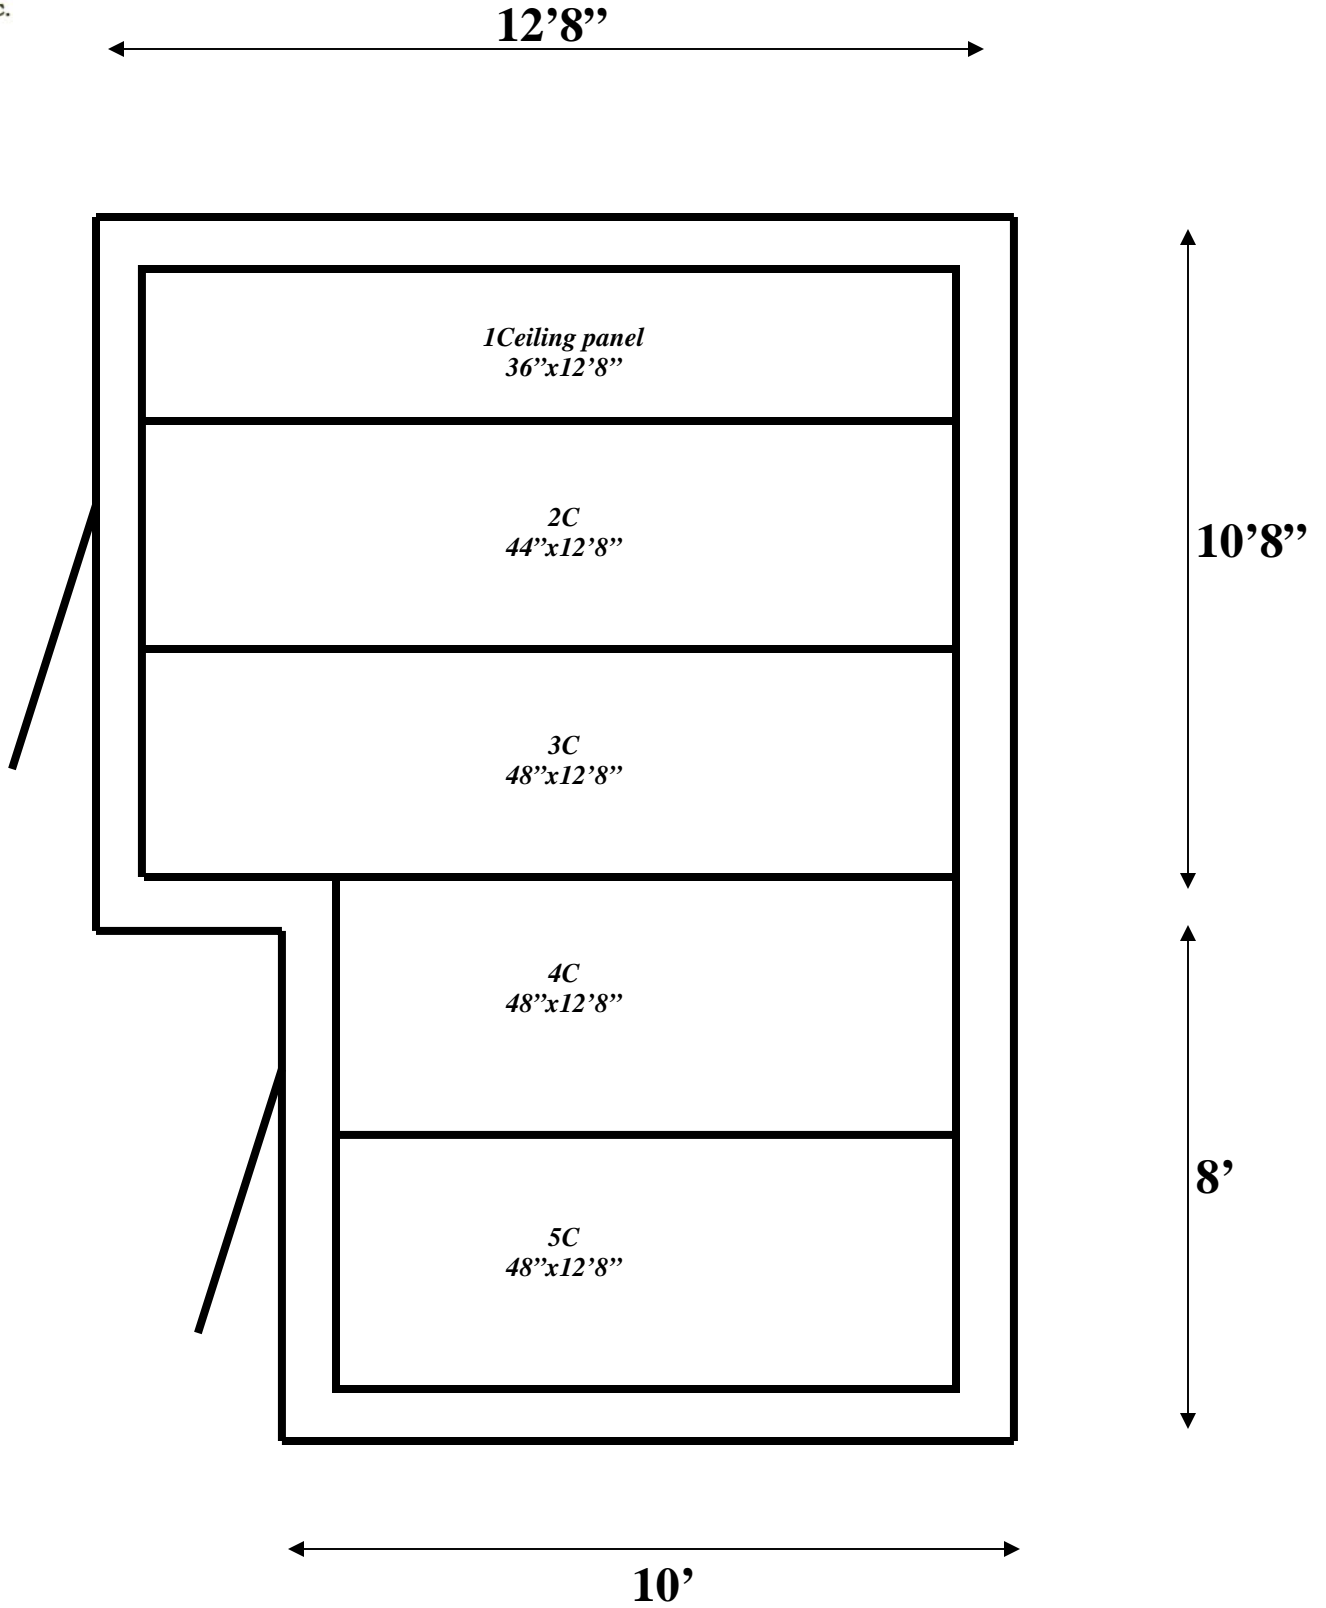

**12'8" x 18'9" x 10'4" H  
Combination Walk-In Cooler/Walk-In Freezer  
Wall Panels Diagram**

51-11  
black

12'8" x 18'9" x 10'4" H  
Combination Walk-In Cooler/Walk-In Freezer  
Ceiling Panels Diagram

**12'8" x 18'9" x 10'4" H**  
**Combination Walk-In Cooler/Walk-In Freezer**

**51-11**  
**Black**

**12'8" x 18'9" x 10'4" H**  
**Combination Walk-In Cooler/Walk-In Freezer**

**51-11**  
**Black**