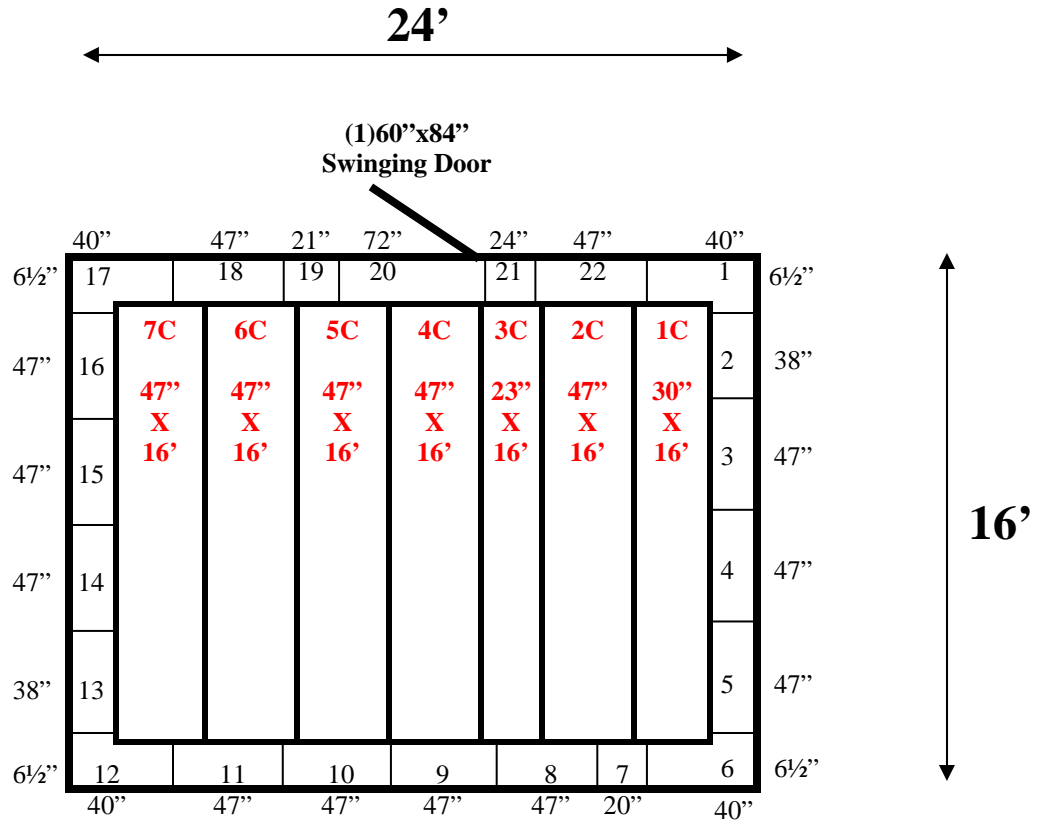

**16' x 24' x 10'6" H  
Walk-In Cooler or Walk-In Freezer  
Wall & Ceiling Panels Diagram**

67-11  
cranberry

**16' x 24' x 10'6" H  
Walk-In Cooler or Walk-In Freezer**

**67-11  
cranberry**