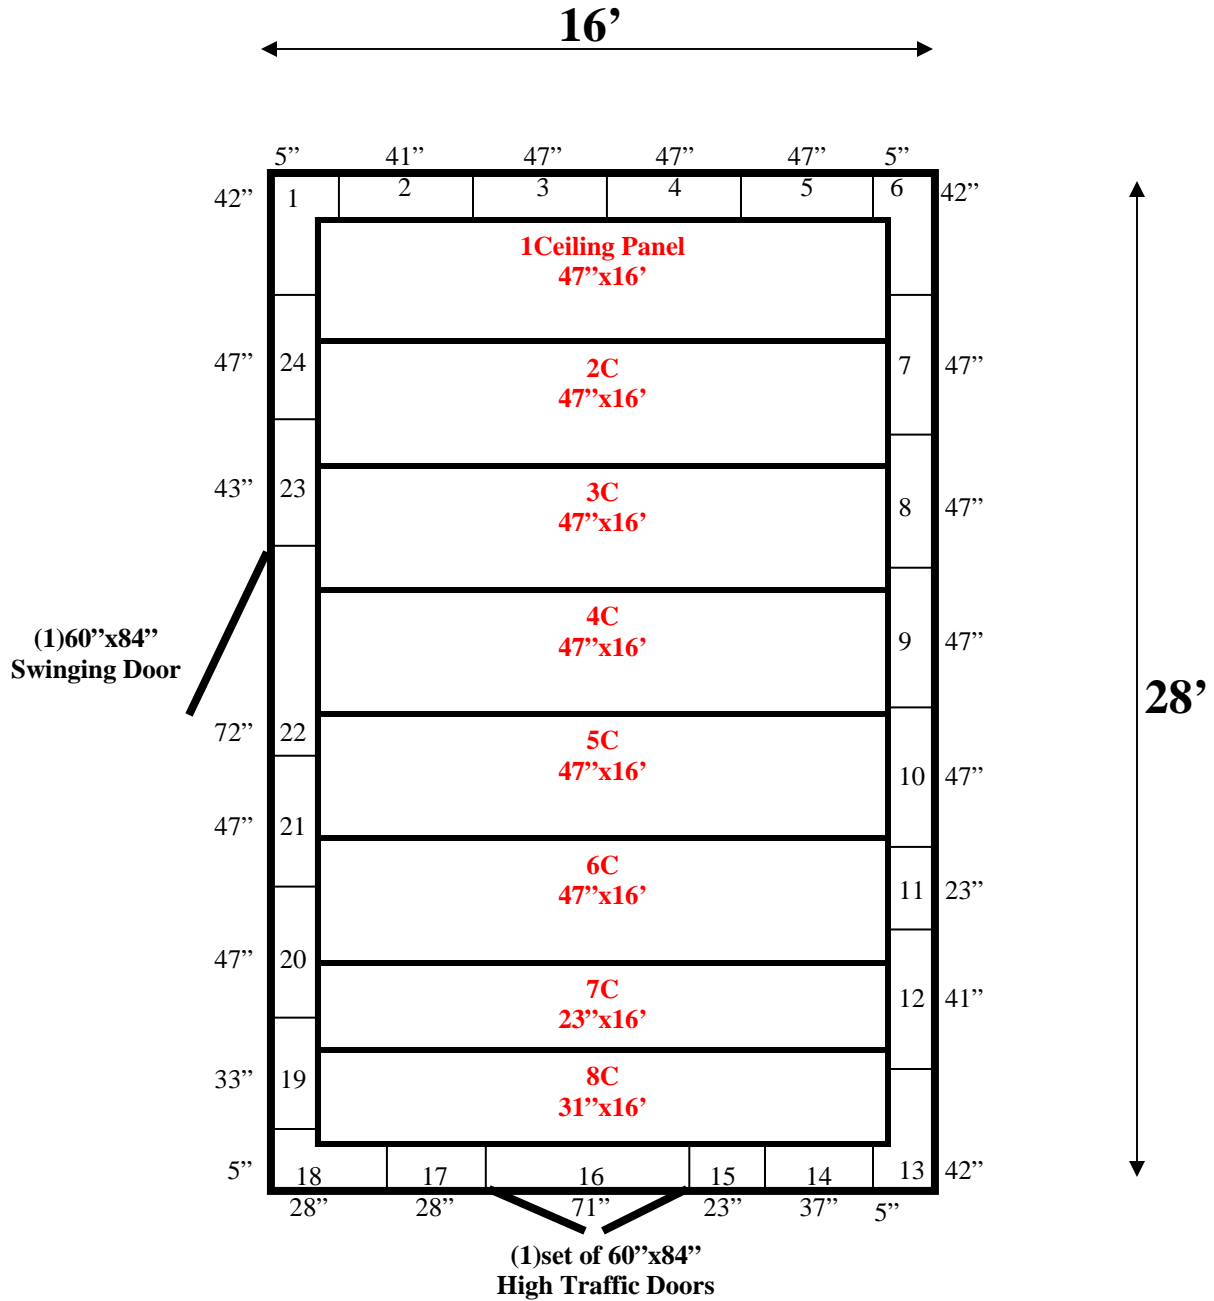

**16' x 28' x 10'4" H  
Walk-In Cooler or Walk-In Freezer  
Wall & Ceiling Panels Diagram**

67-11  
Dark blue

**16' x 28' x 10'4" H  
Walk-In Cooler or Walk-In Freezer**

**67-11  
Dark blue**

**16' x 28' x 10'4" H**  
**Walk-In Cooler or Walk-In Freezer**

**67-11**  
**Dark blue**