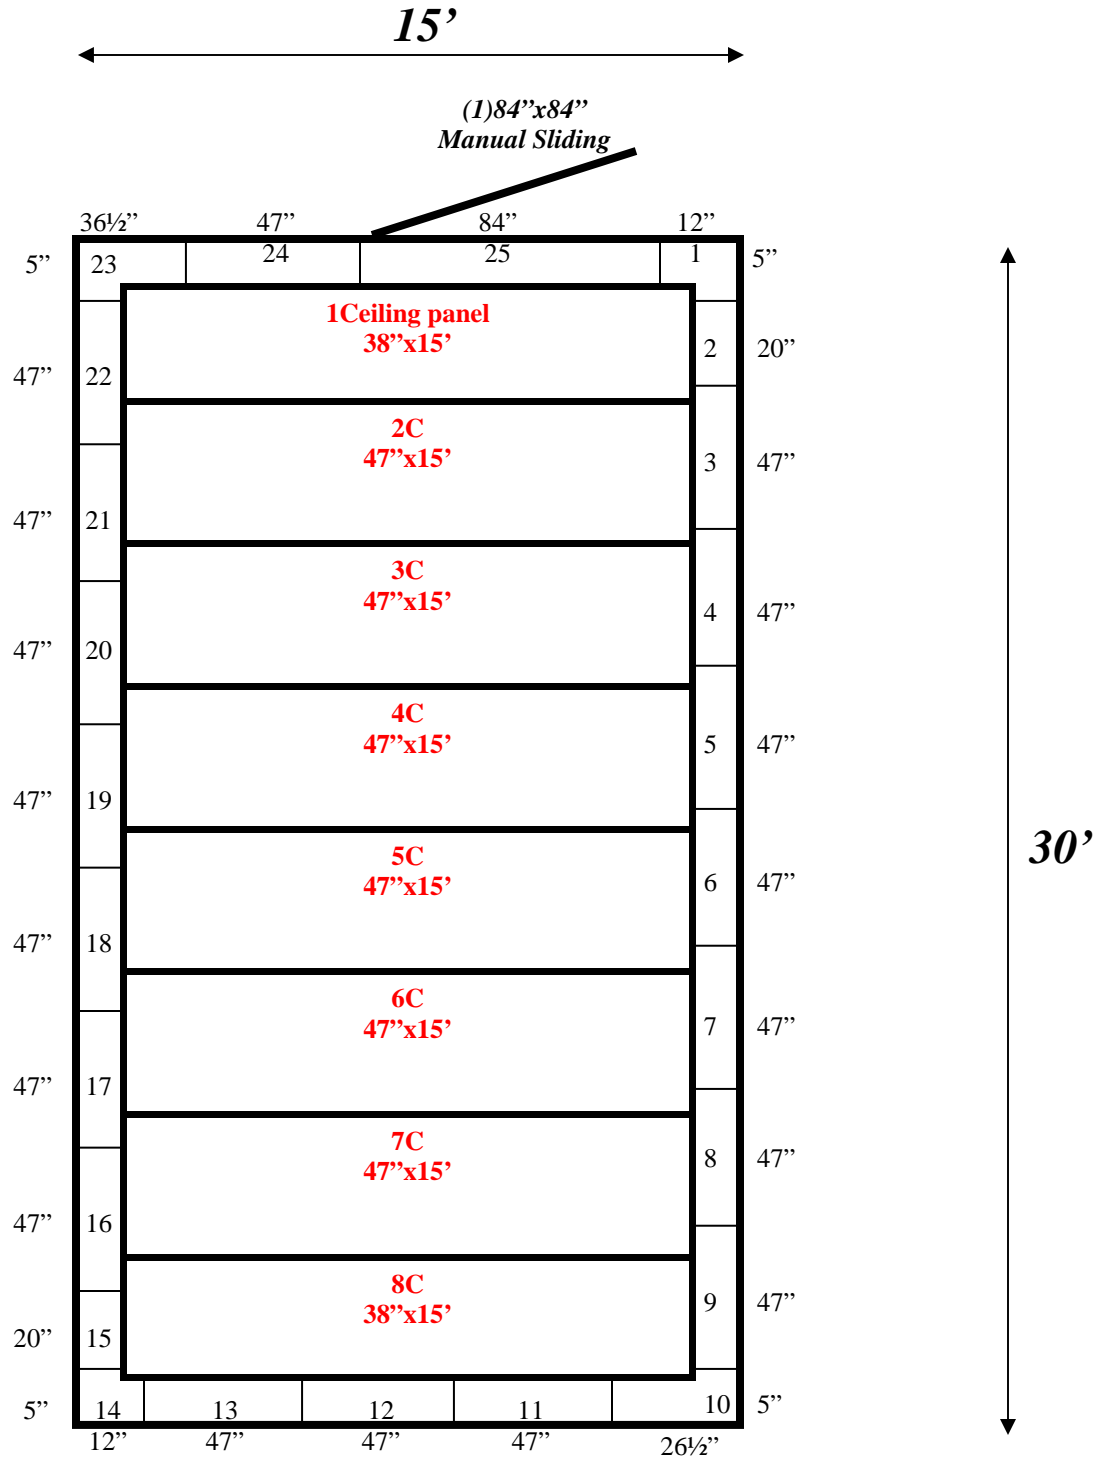

**15' x 30' x 8' H
Walk-In Cooler or Walk-In Freezer
Wall & Ceiling Panels Diagram**

55-10
No color

15' x 30' x 8' H
Walk-In Cooler or Walk-In Freezer

55-10
no color