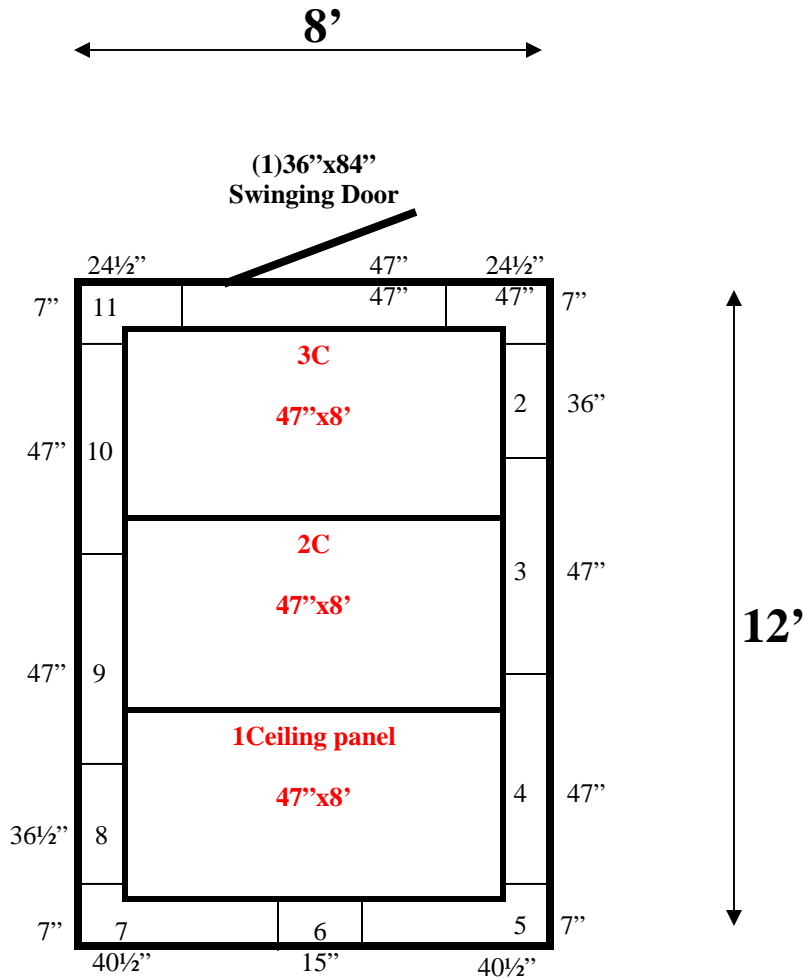

**8' x 12' x 10'6" H
Walk-In Cooler or Walk-In Freezer
Wall & Ceiling Panels Diagram**

67-11
Lt blue

**8' x 12' x 10'6" H
Walk-In Cooler or Walk-In Freezer**

**67-11
Lt blue**