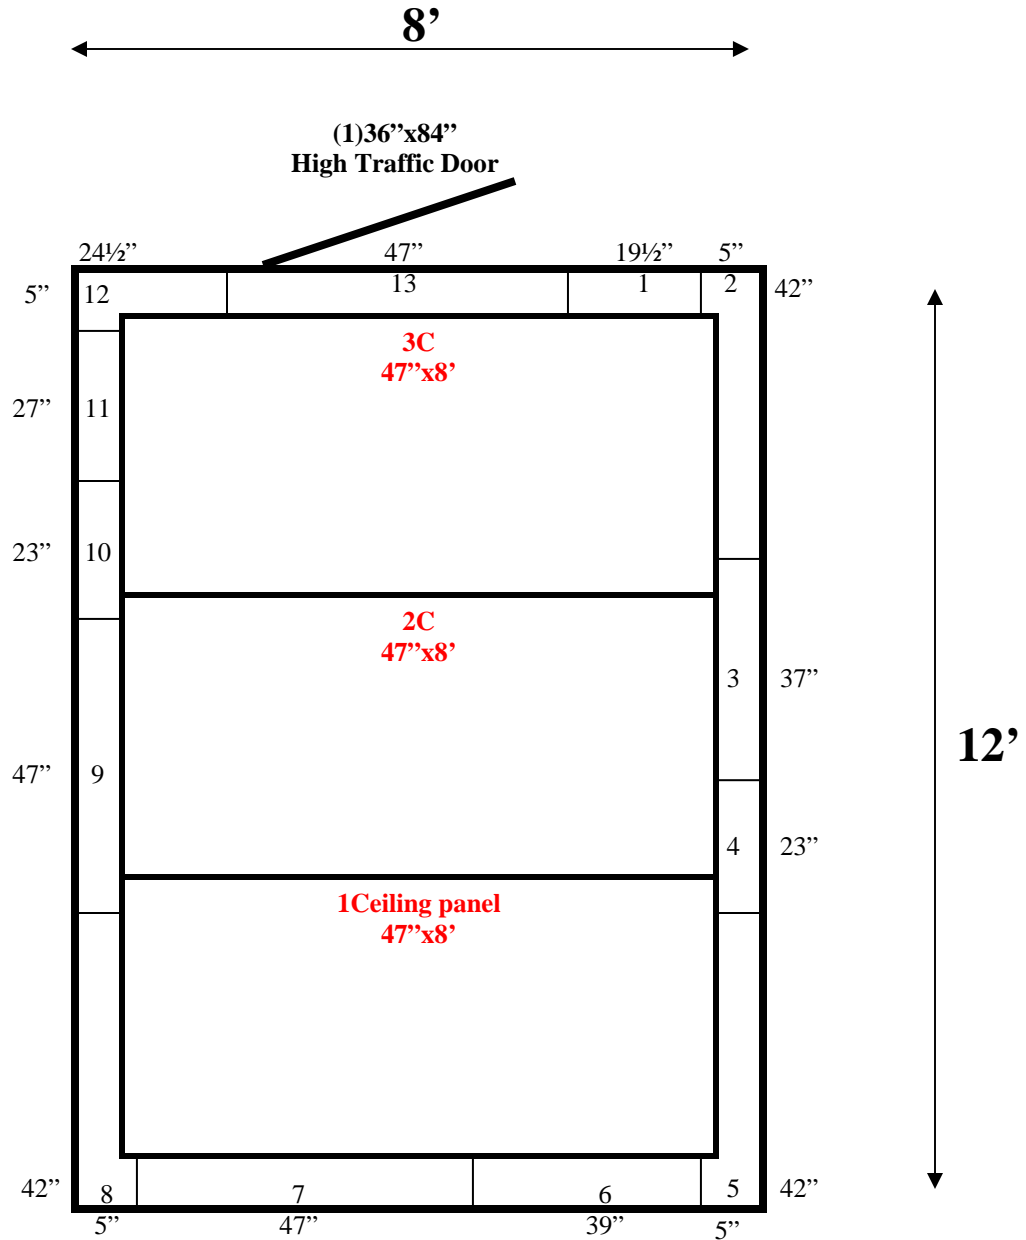

**8' x 12' x 10'4" H
Walk-In Cooler or Walk-In Freezer
Wall & Ceiling Panels Diagram**

67-11
Dark blue

8' x 12' x 10'4" H
Walk-In Cooler or Walk-In Freezer

67-11
Dark blue