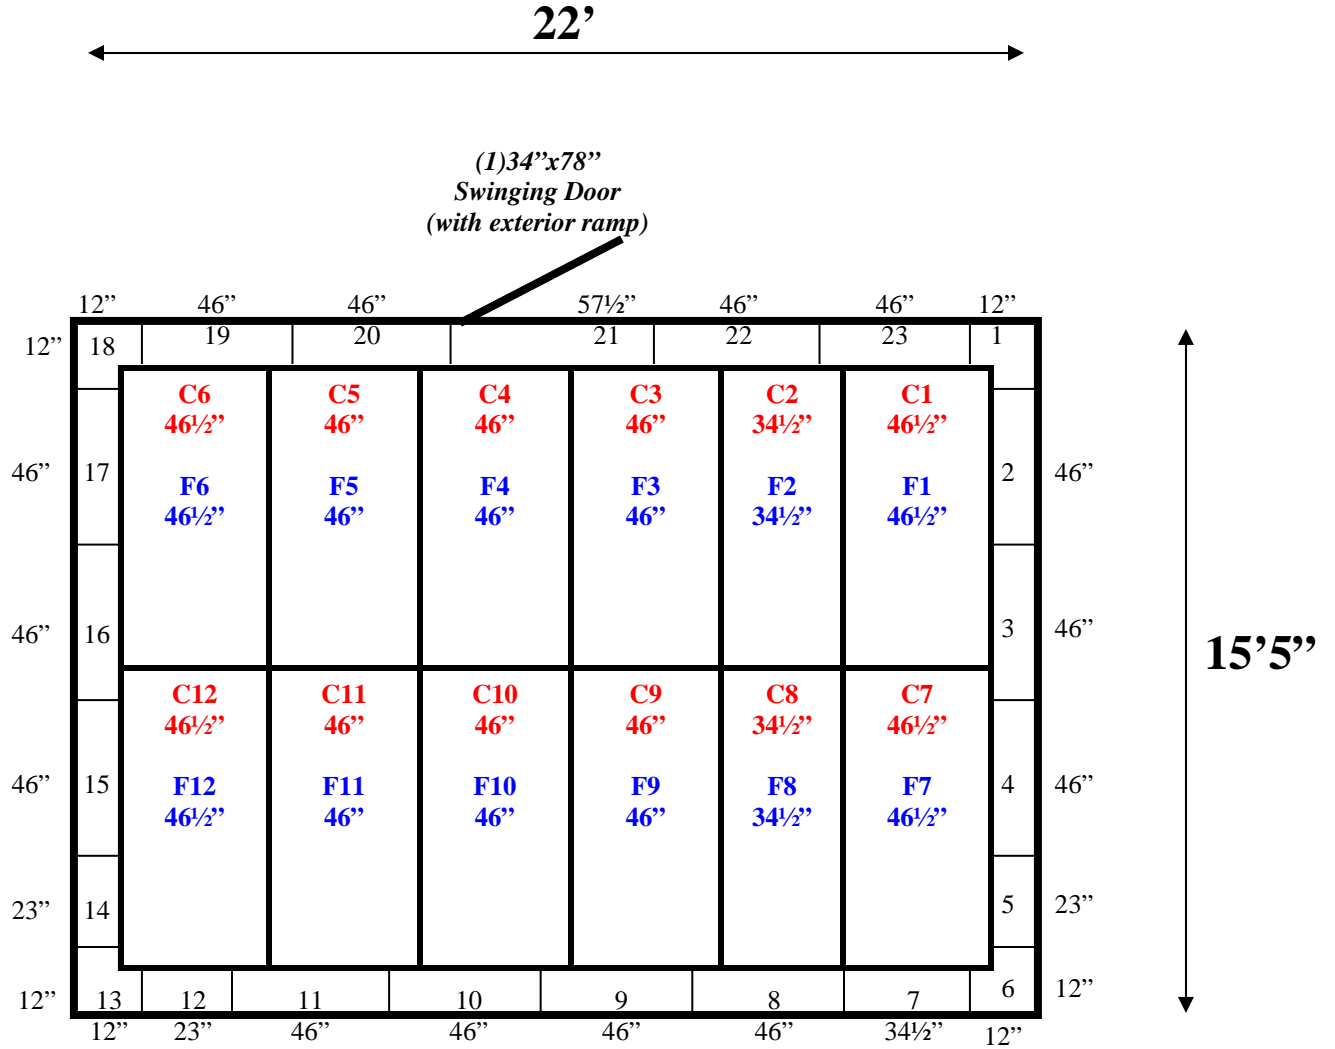

Ceiling & Floor panels layout the same.

15'5" x 22' x 7'6" H
Walk-In Freezer With Floor
Wall, Ceiling & Floor Panels Diagram

63-11
pink

**15'5" x 22' x 7'6" H
Walk-In Freezer With Floor**

**63-11
pink**

**15'5" x 22' x 7'6" H
Walk-In Freezer With Floor**

**63-11
pink**