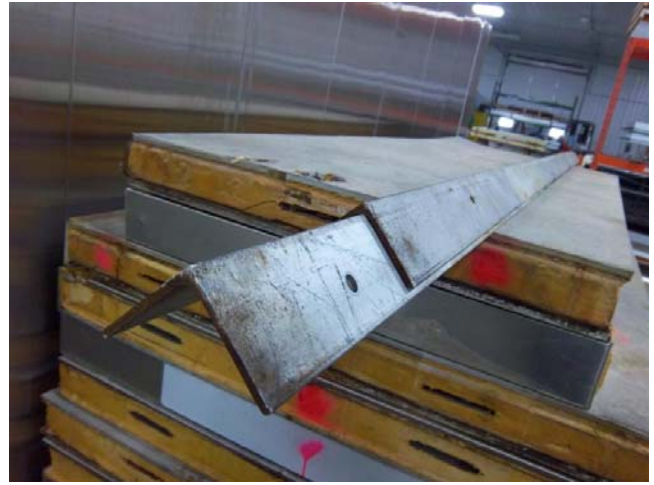

Ceiling & Floor panels layout the same.

15'5" x 22' x 7'6" H
Walk-In Freezer With Floor
Wall, Ceiling & Floor Panels Diagram

63-11
pink

**15'5" x 22' x 7'6" H
Walk-In Freezer With Floor**

**63-11
pink**

**15'5" x 22' x 7'6" H
Walk-In Freezer With Floor**