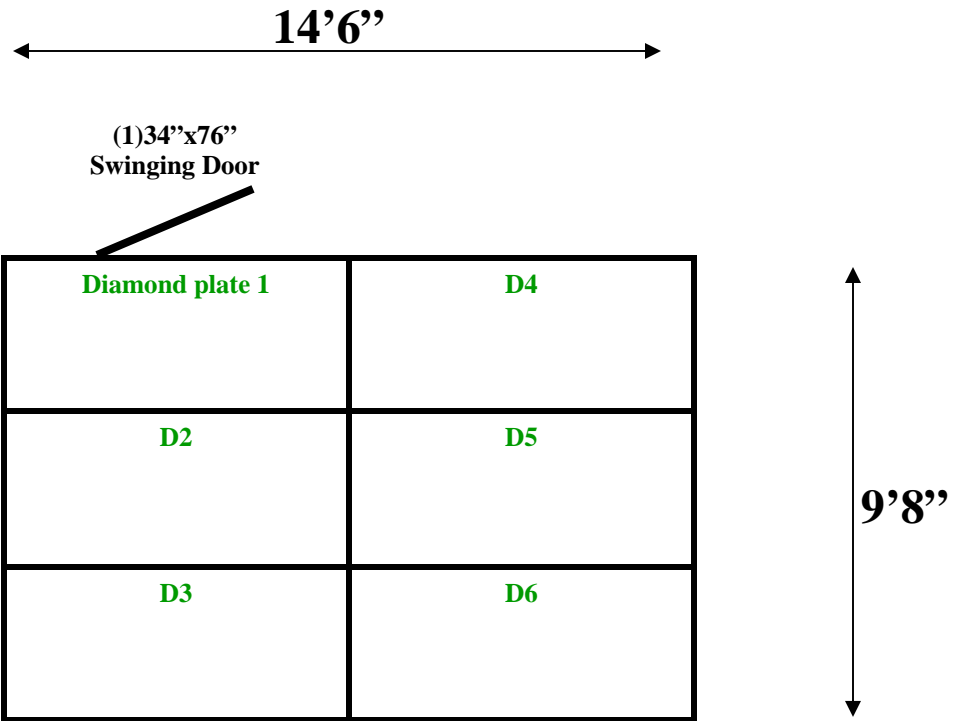

Ceiling & Floor panels layout the same.

9'8" x 14'6" x 8'6" H
Combination Walk-In Cooler/ Freezer With Floor
Wall, Ceiling & Floor Panel Diagrams

**9'8" x 14'6" x 8'6" H
Combination Walk-In Cooler/ Freezer With Floor
Diamond Plate Diagram**

62-11
blue

**9'8" x 14'6" x 8'6" H
Combination Walk-In Cooler/ Freezer With Floor**

**62-11
blue**

9'8" x 14'6" x 8'6" H
Combination Walk-In Cooler/ Freezer With Floor

62-11
blue