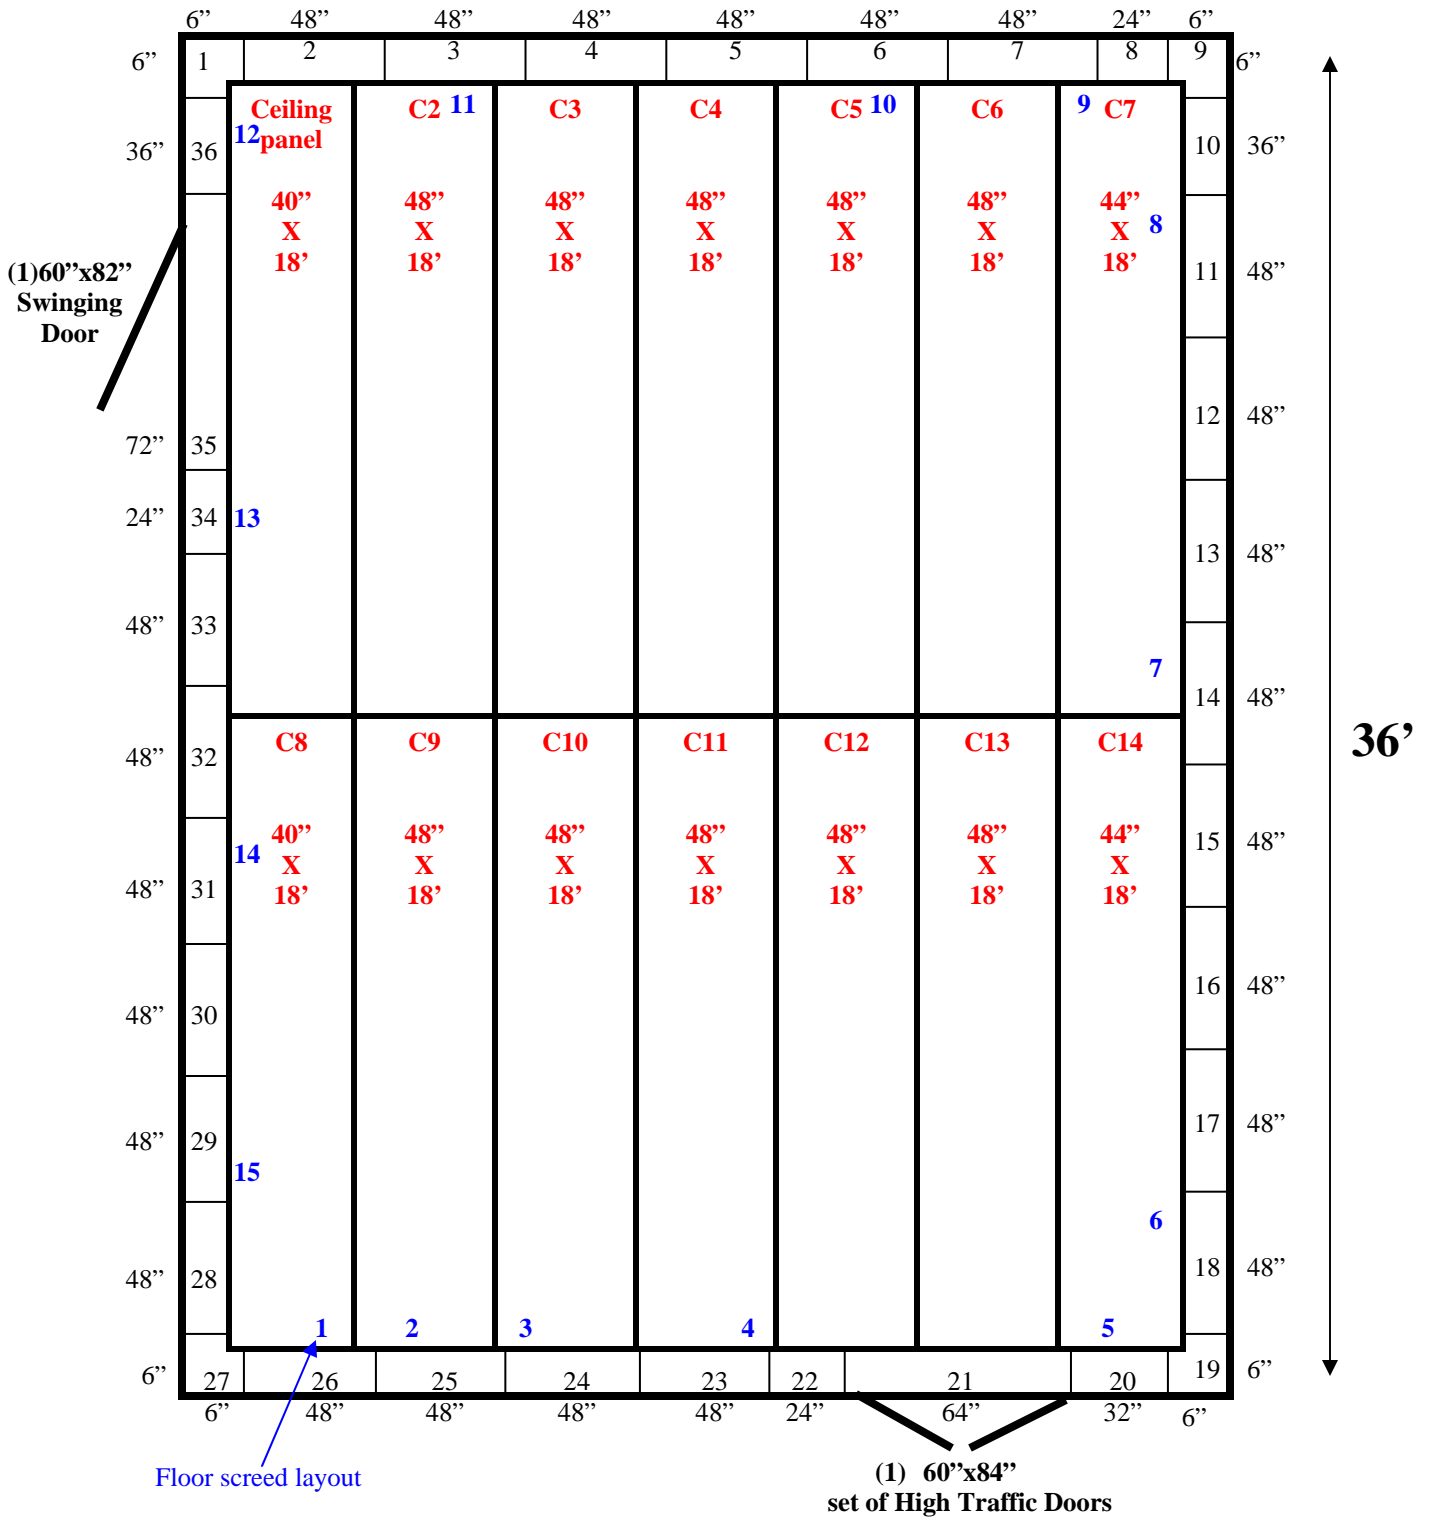

27'

27' x 36' x 14' H
Walk-In Cooler or Walk-In Freezer
Wall & Ceiling Panels Diagram

47-11
gray

27' x 36' x 14' H
Walk-In Cooler or Walk-In Freezer

47-11
gray

27' x 36' x 14' H
Walk-In Cooler or Walk-In Freezer

47-11
gray