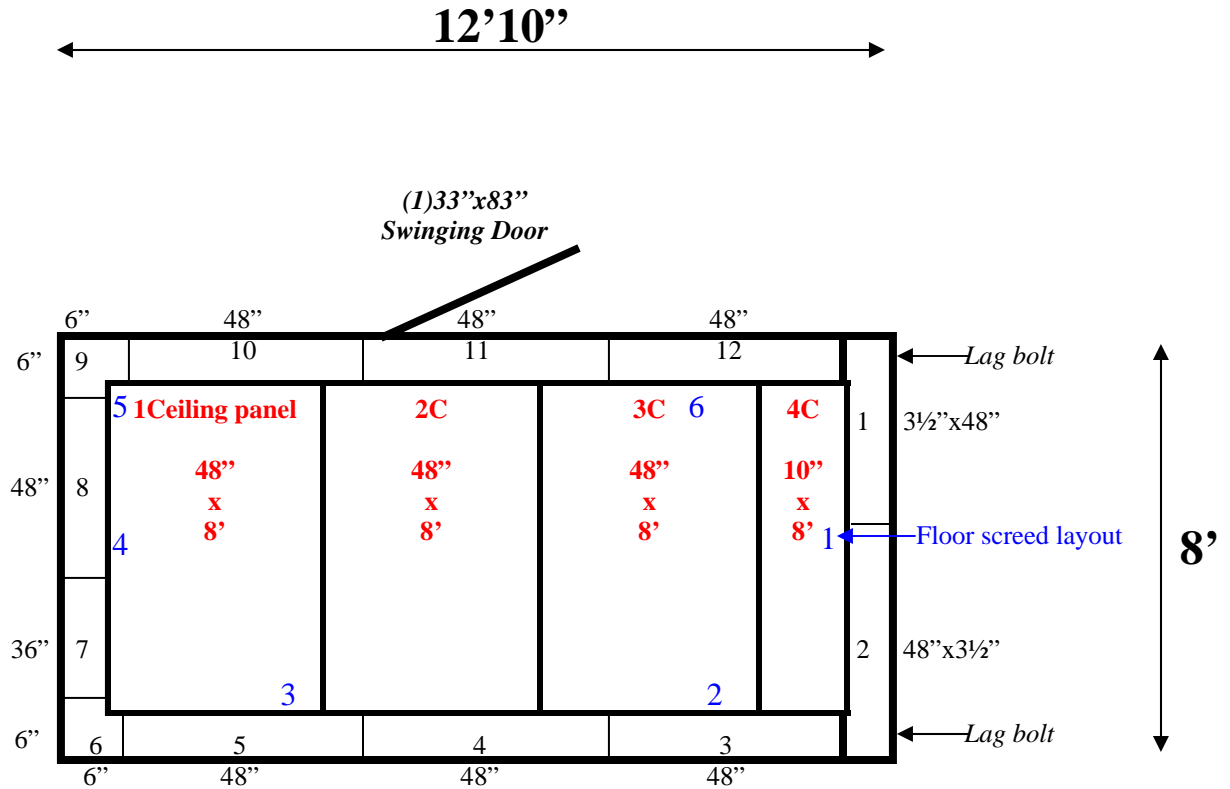

Flash ceiling to walls on 8' ends in/out.
Lag bolt & flash corners #12 to #1 and #2 to #3.

**8' x 12'10" x 10' H
Walk-In Cooler or Walk-In Freezer
Wall & Ceiling Panels Diagram**

Dark green
Orange
71-10

8' x 12'10" x 10' H
Walk-In Cooler or Walk-In Freezer

71-10
Dk Green
Orange