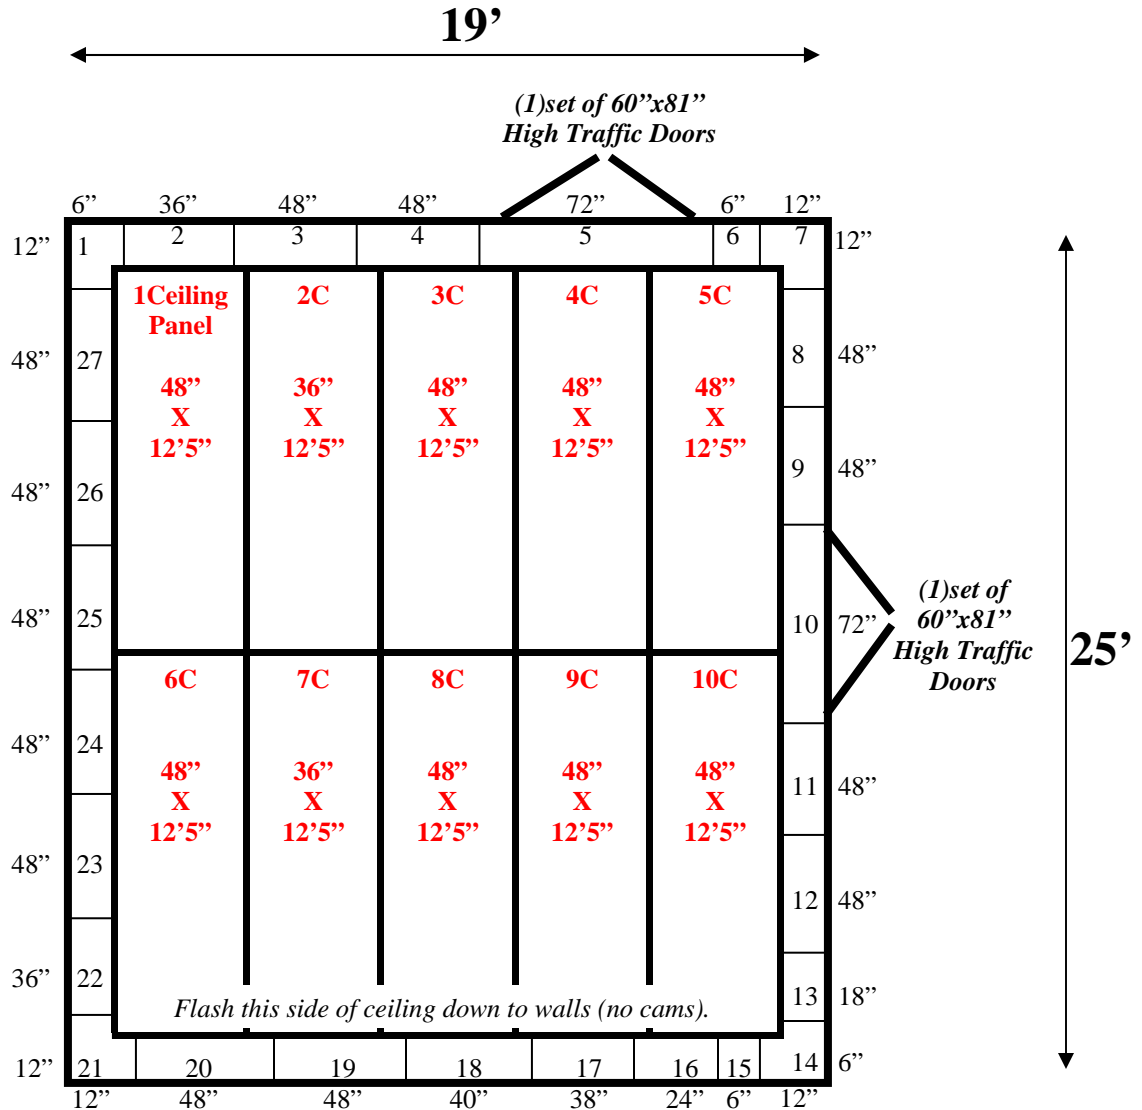

**19' x 25' x 10'4" H
Walk-In Cooler or Walk-In Freezer
Wall & Ceiling Panels Diagram**

51-11
blue

**19' x 25' x 10'4" H
Walk-In Cooler or Walk-In Freezer**

**51-11
blue**