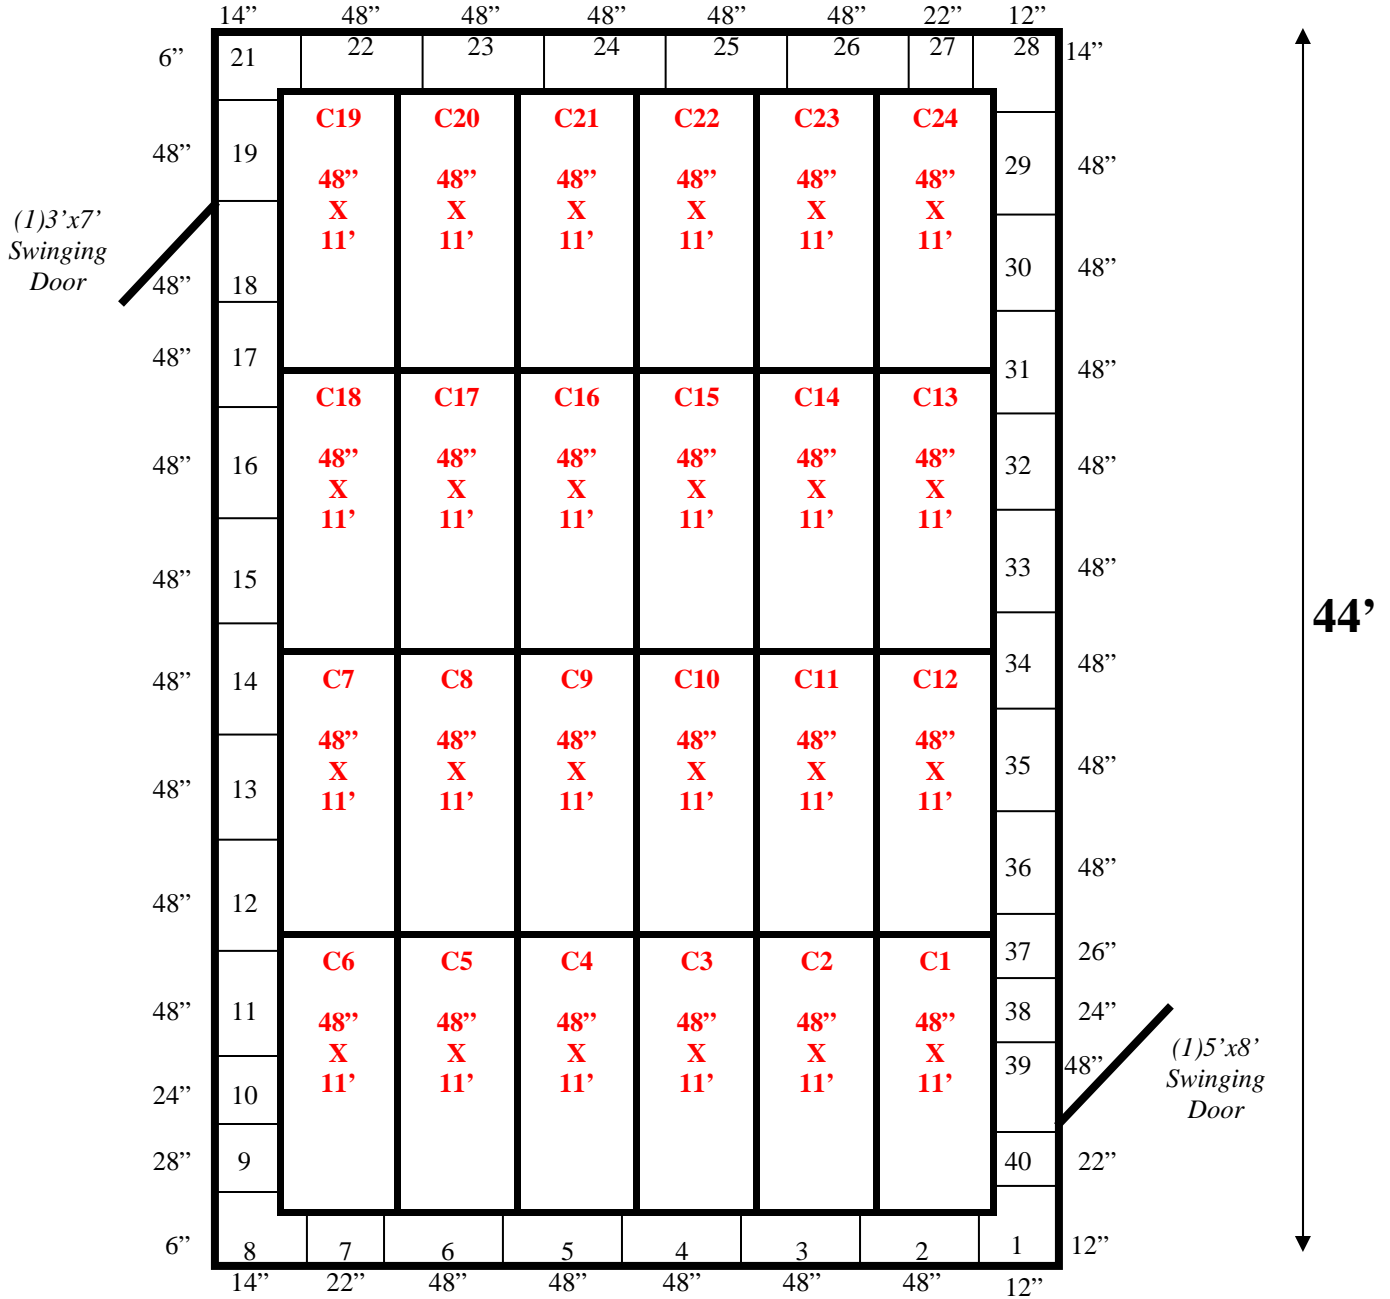

24'

Ceiling support: (3) I-beams & hangers

**24' x 44' x 14'4" H
Walk-In Cooler or Walk-In Freezer
Wall & Ceiling Panels Diagram**

44-11
Green

**24' x 44' x 14'4" H
Walk-In Cooler or Walk-In Freezer**

**44-11
green**

*Ceiling Support:
I-beams & hangers*

**24' x 44' x 14'4" H
Walk-In Cooler or Walk-In Freezer**

44-11
green