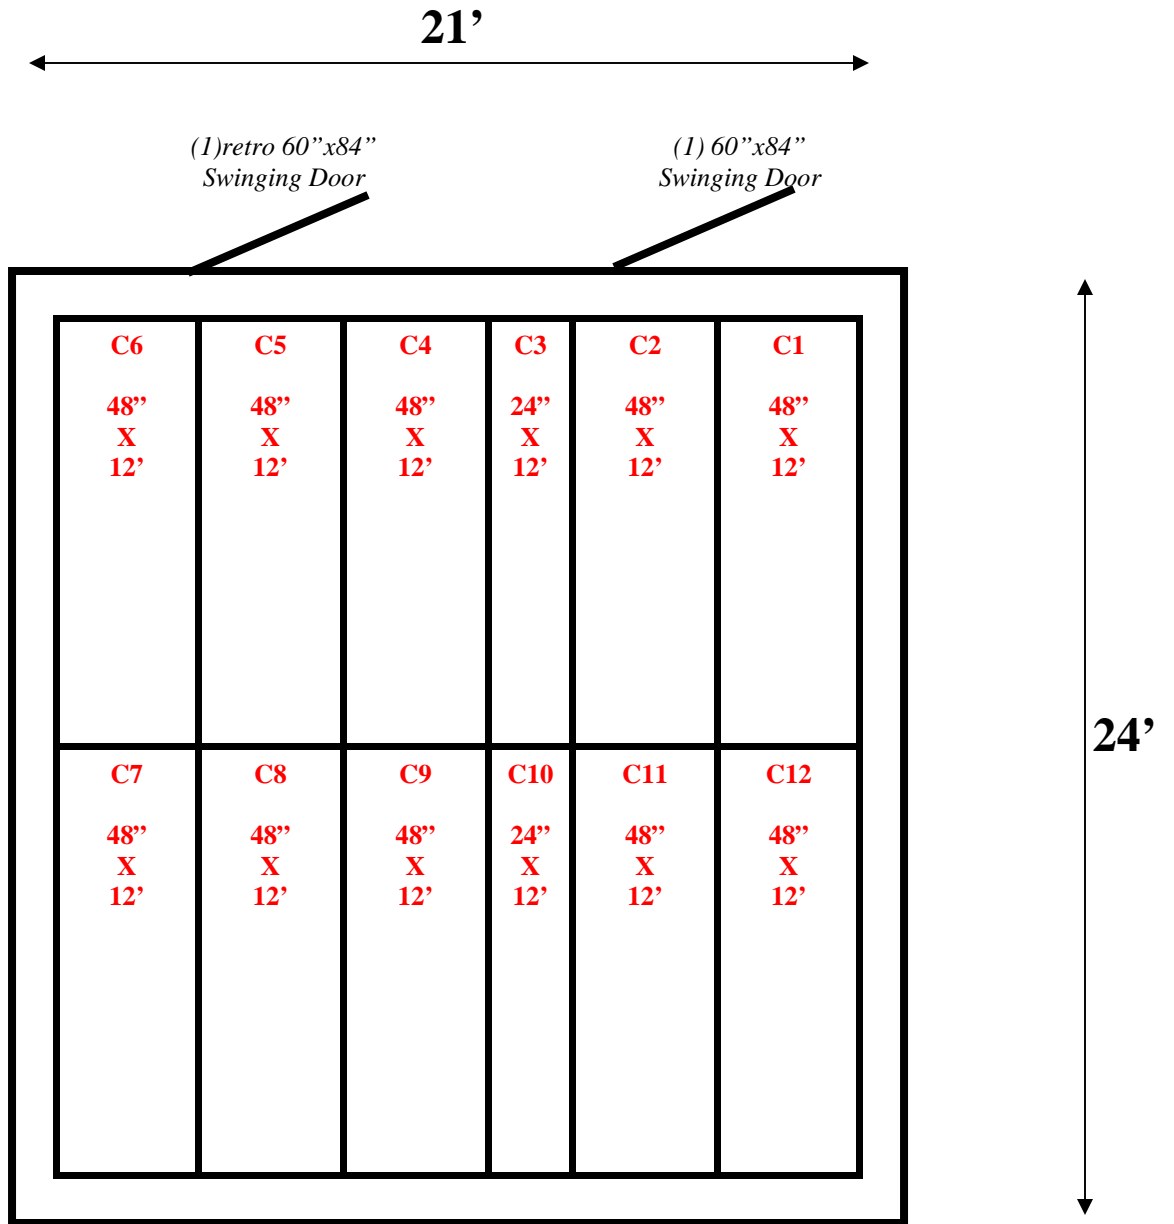

**21' x 24' x 10'4" H  
Combination Walk-In Cooler / Walk-In Freezer  
Wall Panels Diagram**

44-11  
blue

**21' x 24' x 10'4" H**  
**Combination Walk-In Cooler / Walk-In Freezer**  
**Ceiling Panels Diagram**

**21' x 24' x 10'4" H  
Combination Walk-In Cooler / Walk-In Freezer**

**44-11  
blue**

**21' x 24' x 10'4" H**  
**Combination Walk-In Cooler / Walk-In Freezer**

**44-11**  
**blue**