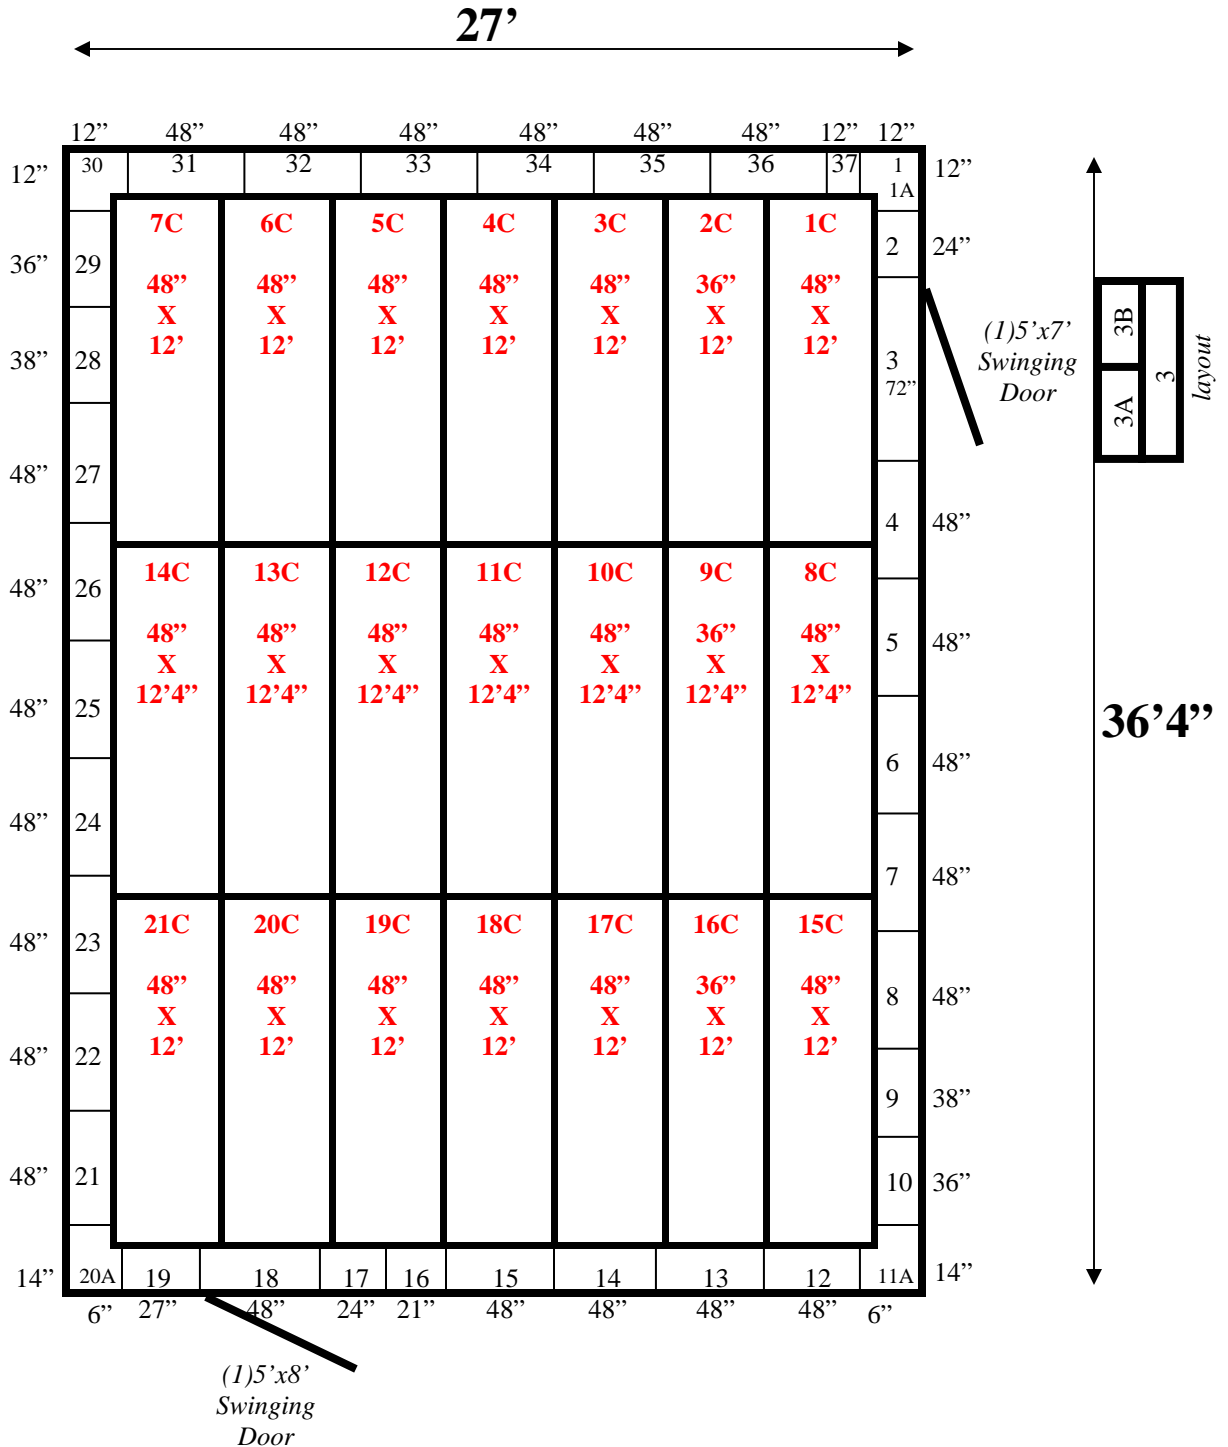

27' x 36'4" x 14'4" H
Walk-In Cooler or Walk-In Freezer
Wall & Ceiling Panels Diagram

44-11
grey

27' x 36'4" x 14'4" H
Walk-In Cooler or Walk-In Freezer

44-11
blue

**27' x 36'4" x 14'4" H
Walk-In Cooler or Walk-In Freezer**

**44-11
blue**