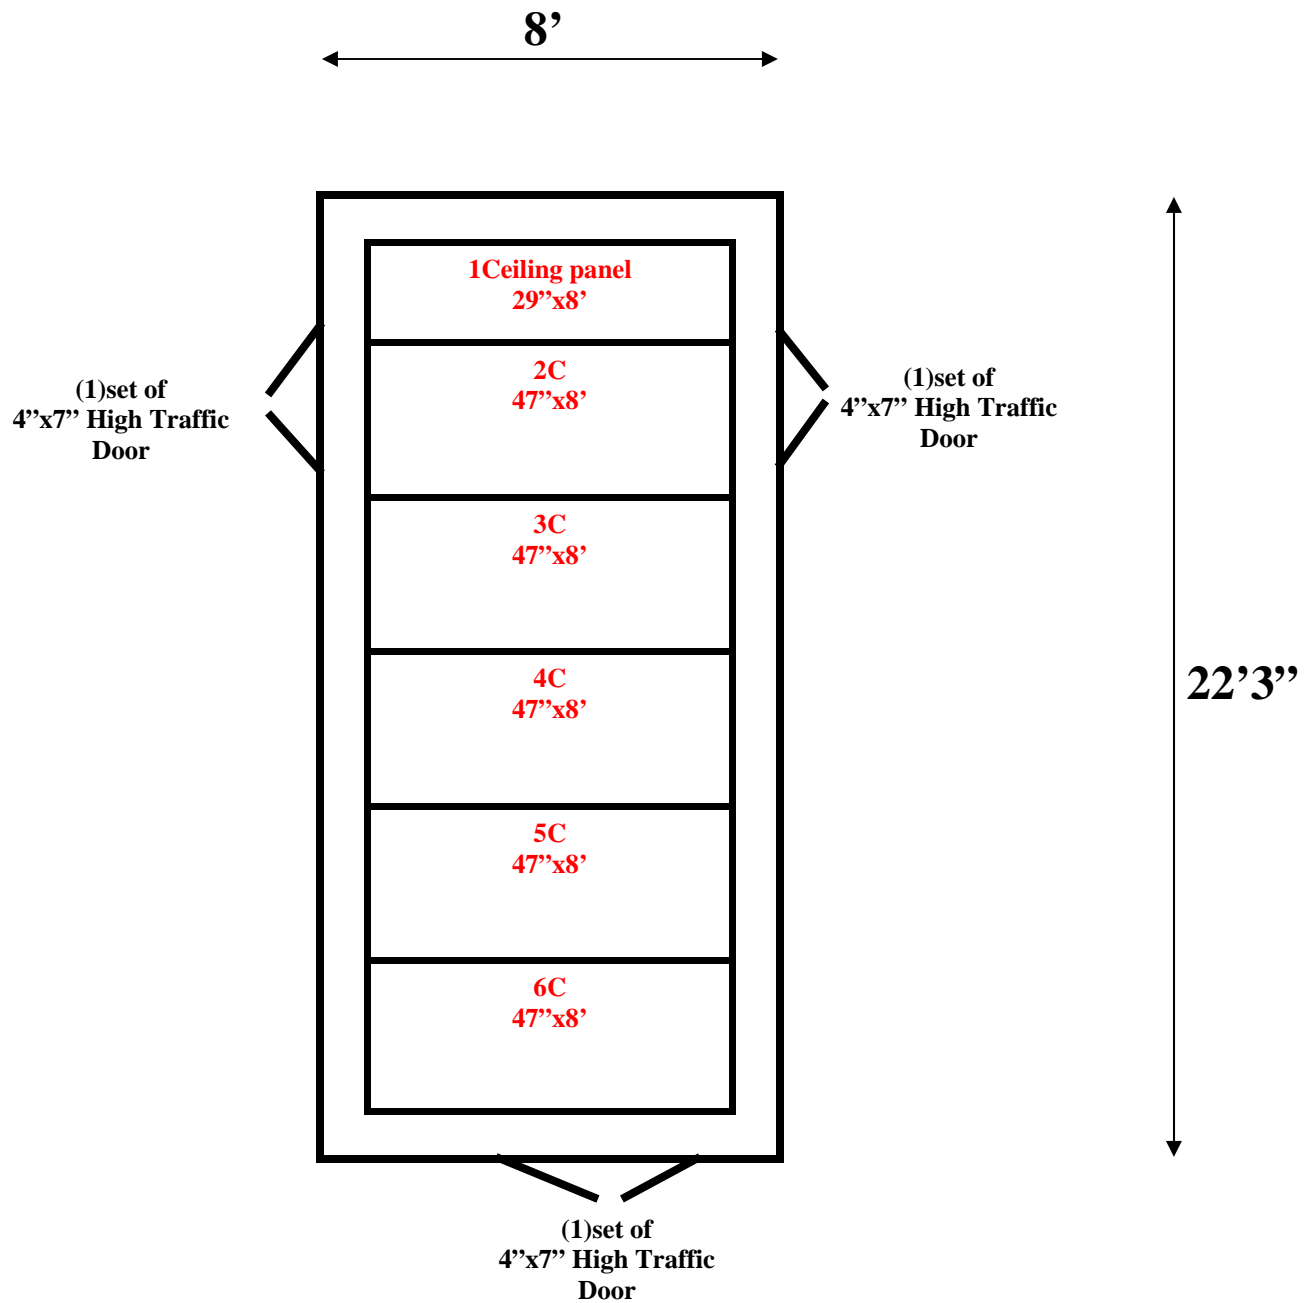

REFRIGERATION SUPERSTORE

World's Largest Inventory

New & Used Walk-In/ Drive-In Coolers/ Freezers/ Refrigeration Systems

1423 Planeview Drive, Oshkosh, WI 54904 Tel (920) 231-1711 Fax (920) 231-1701 www.barrinc.com

**8' x 22'3" x 9'11" H
Combination Walk-In Cooler / Walk-In Freezer
Ceiling Panels Diagram**

41-11
orange