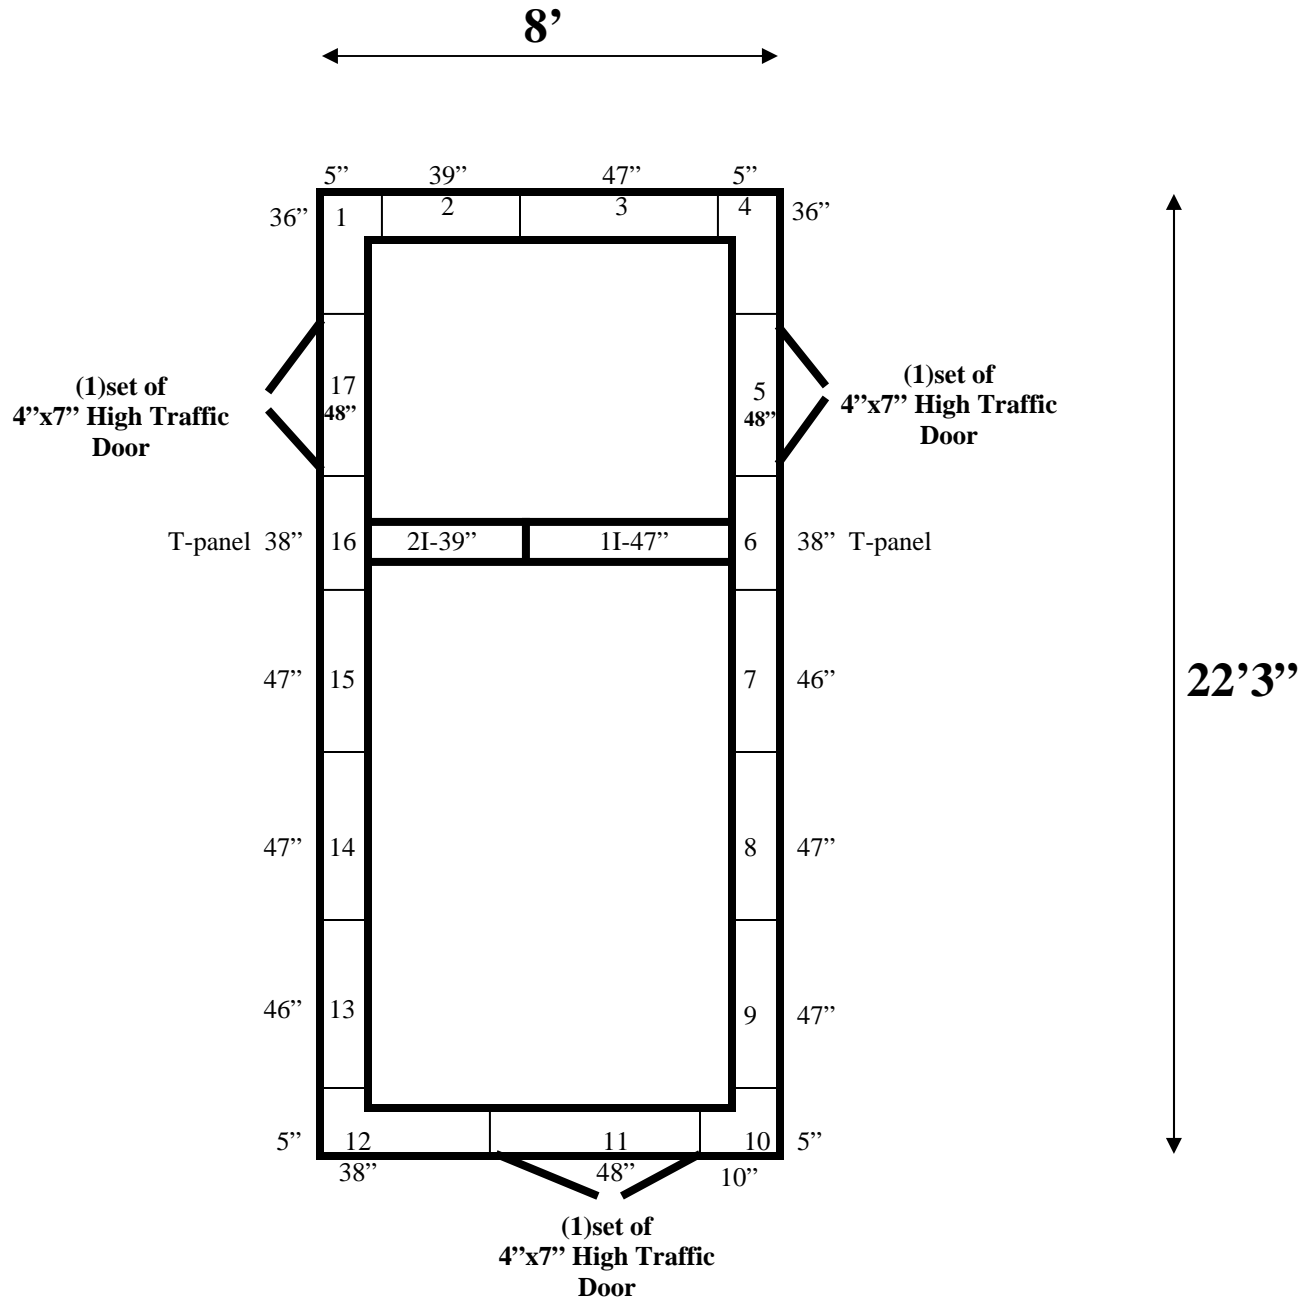

**8' x 22'3" x 9'11" H  
Combination Walk-In Cooler / Walk-In Freezer  
Wall Panels Diagram**

41-11  
orange

**REFRIGERATION SUPERSTORE**

*World's Largest Inventory*

*New & Used Walk-In/ Drive-In Coolers/ Freezers/ Refrigeration Systems*

**8' x 22'3" x 9'11" H**  
**Combination Walk-In Cooler / Walk-In Freezer**

**41-11**  
**orange**