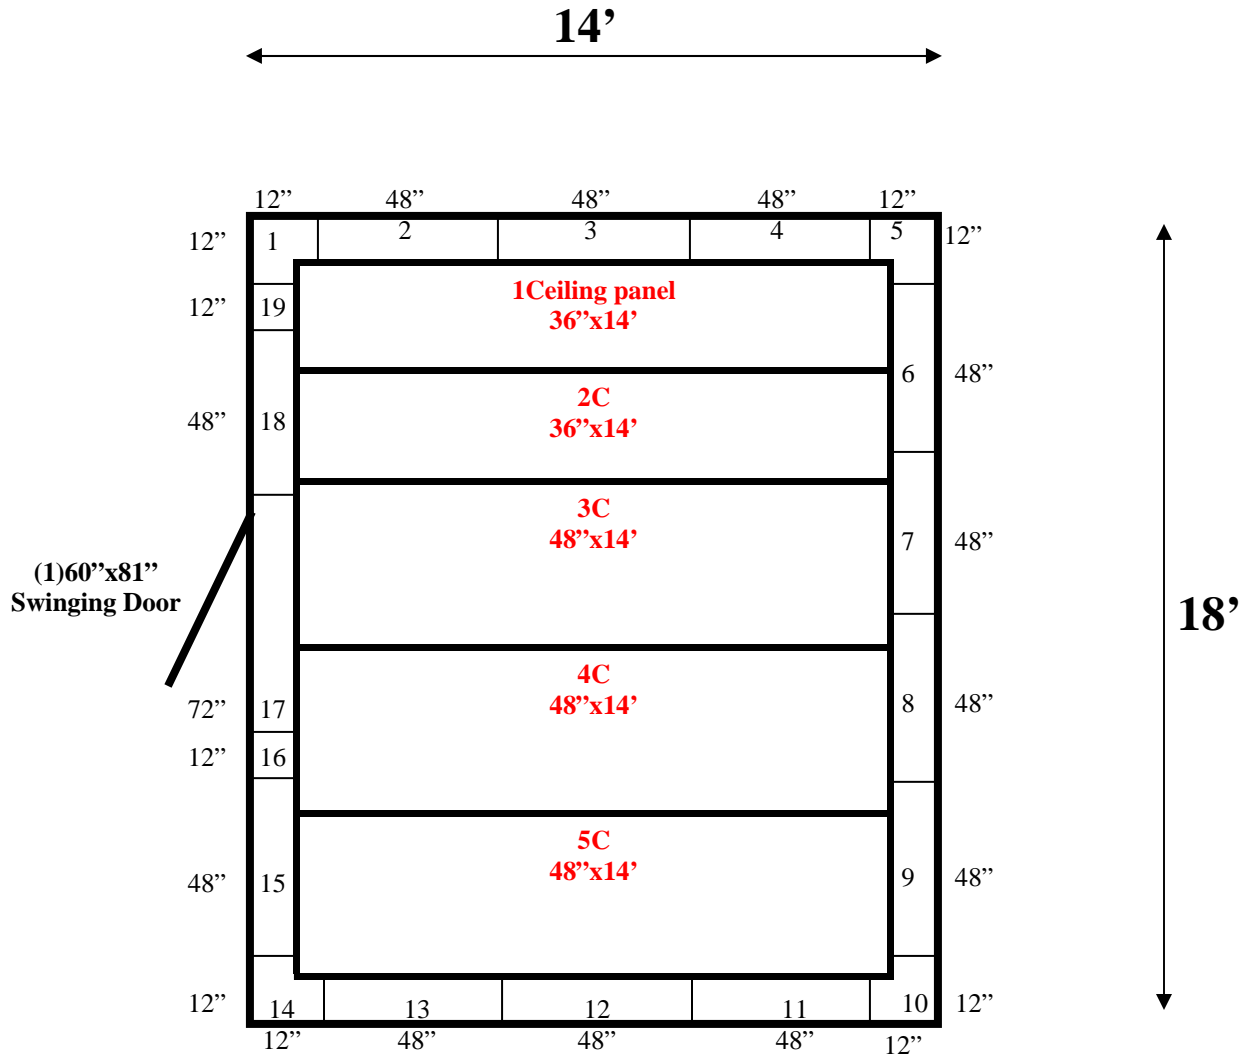

**14' x 18' x 10'4" H
Walk-In Cooler or Walk-In Freezer
Wall & Ceiling Panels Diagram**

51-11
red

**14' x 18' x 10'4" H
Walk-In Cooler or Walk-In Freezer**

**51-11
red**